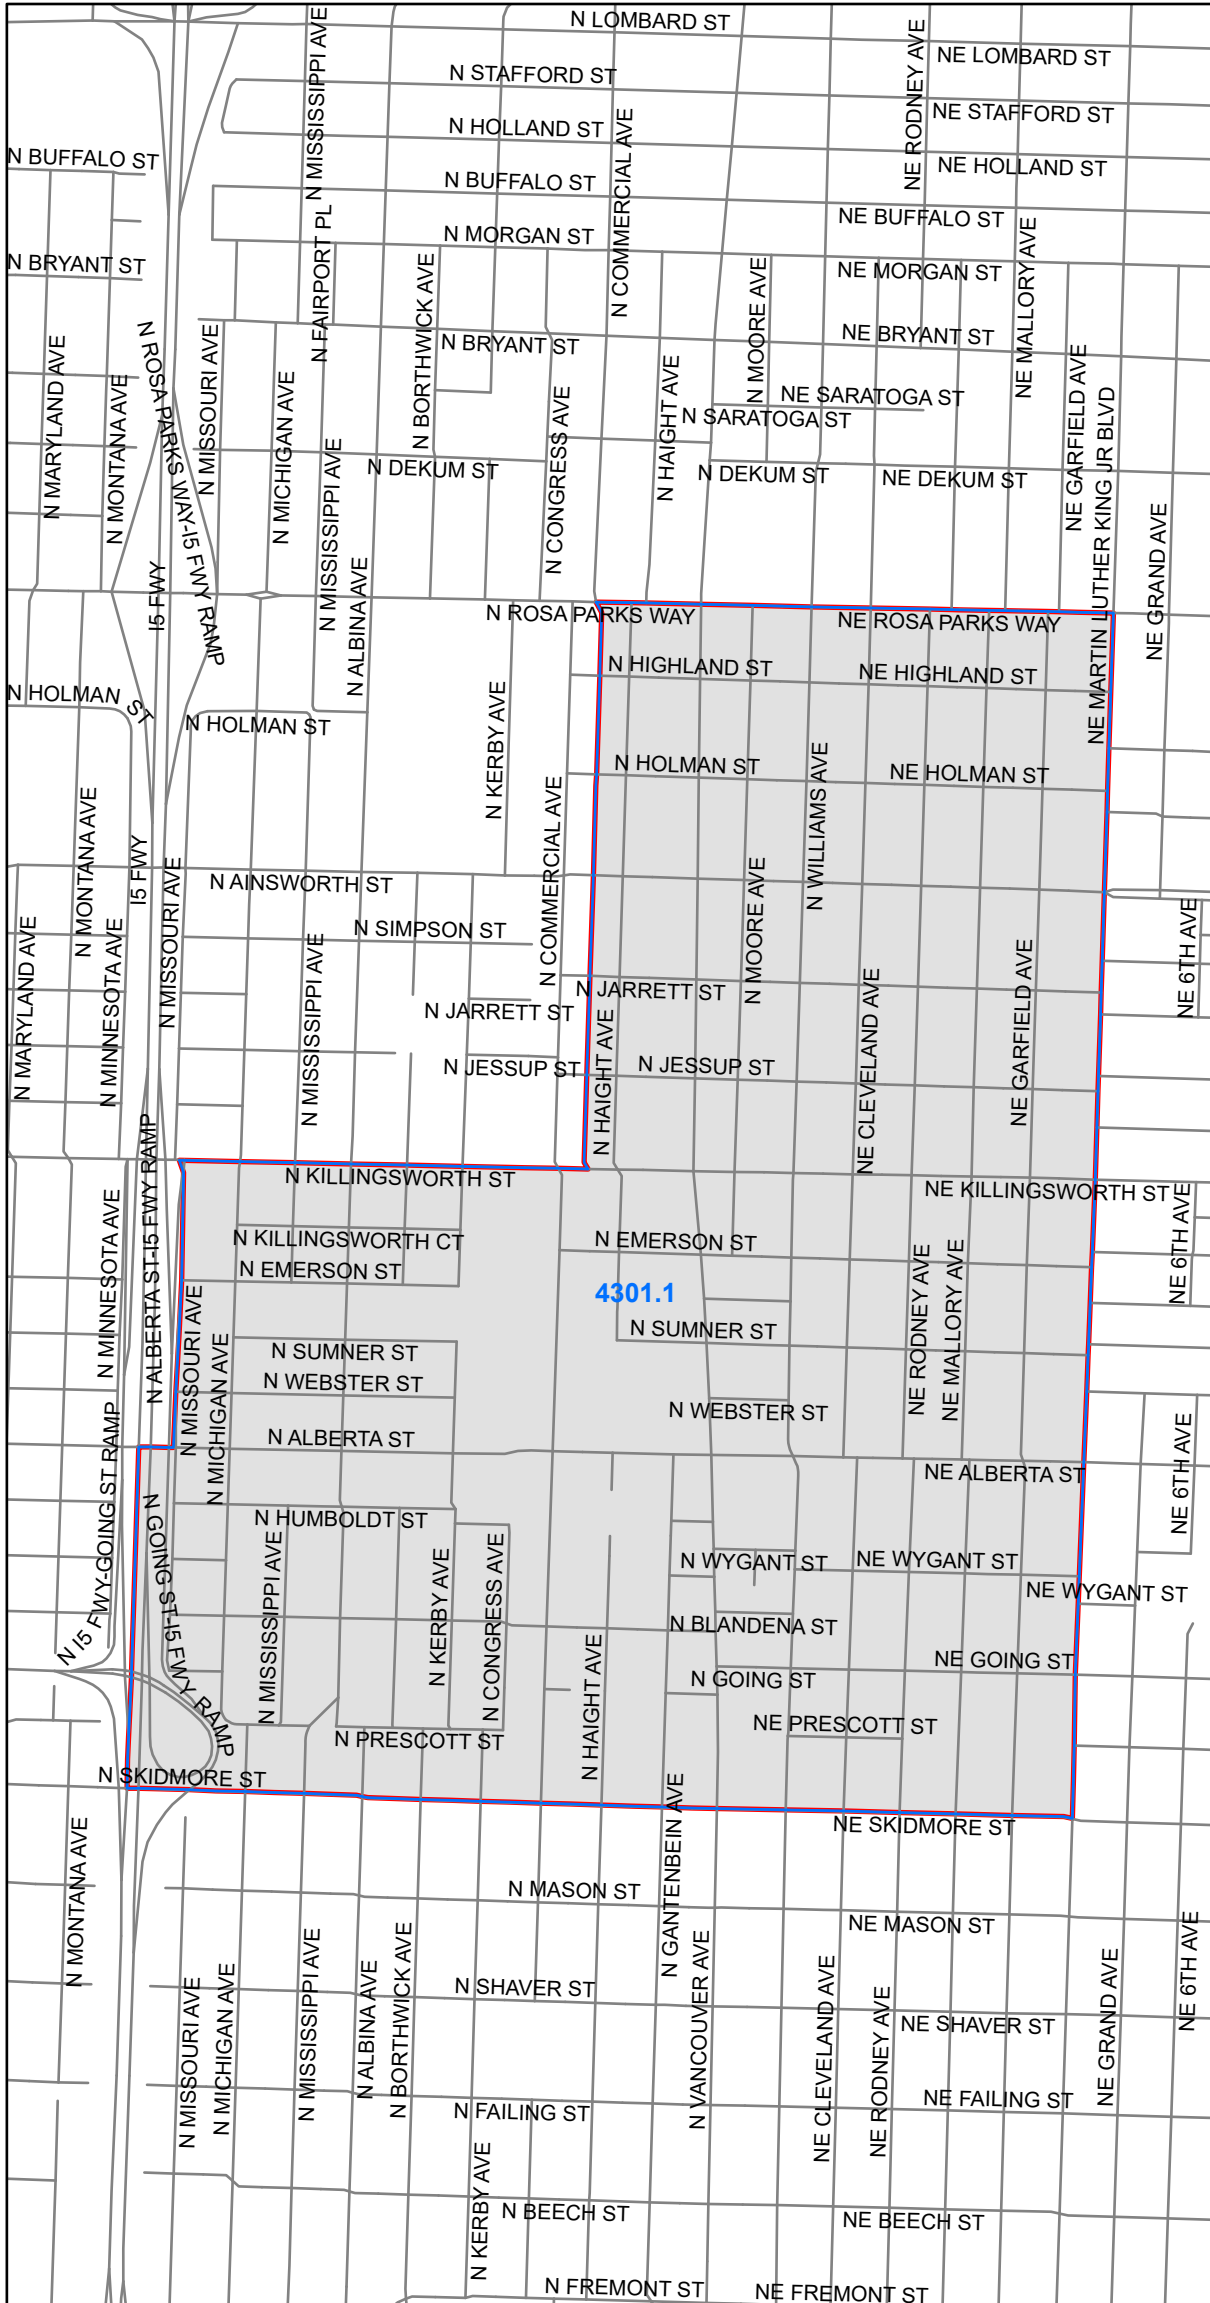

# Precinct 4301

**Multnomah County**  
**Elections Division**  
 1040 SE Morrison St.  
 Portland OR 97214  
 503-988-3720  
 elections@multco.us  
 www.mcelections.org

**Disclaimer:** This map is for reference use only. Data is derived from multiple sources with varying levels of accuracy.