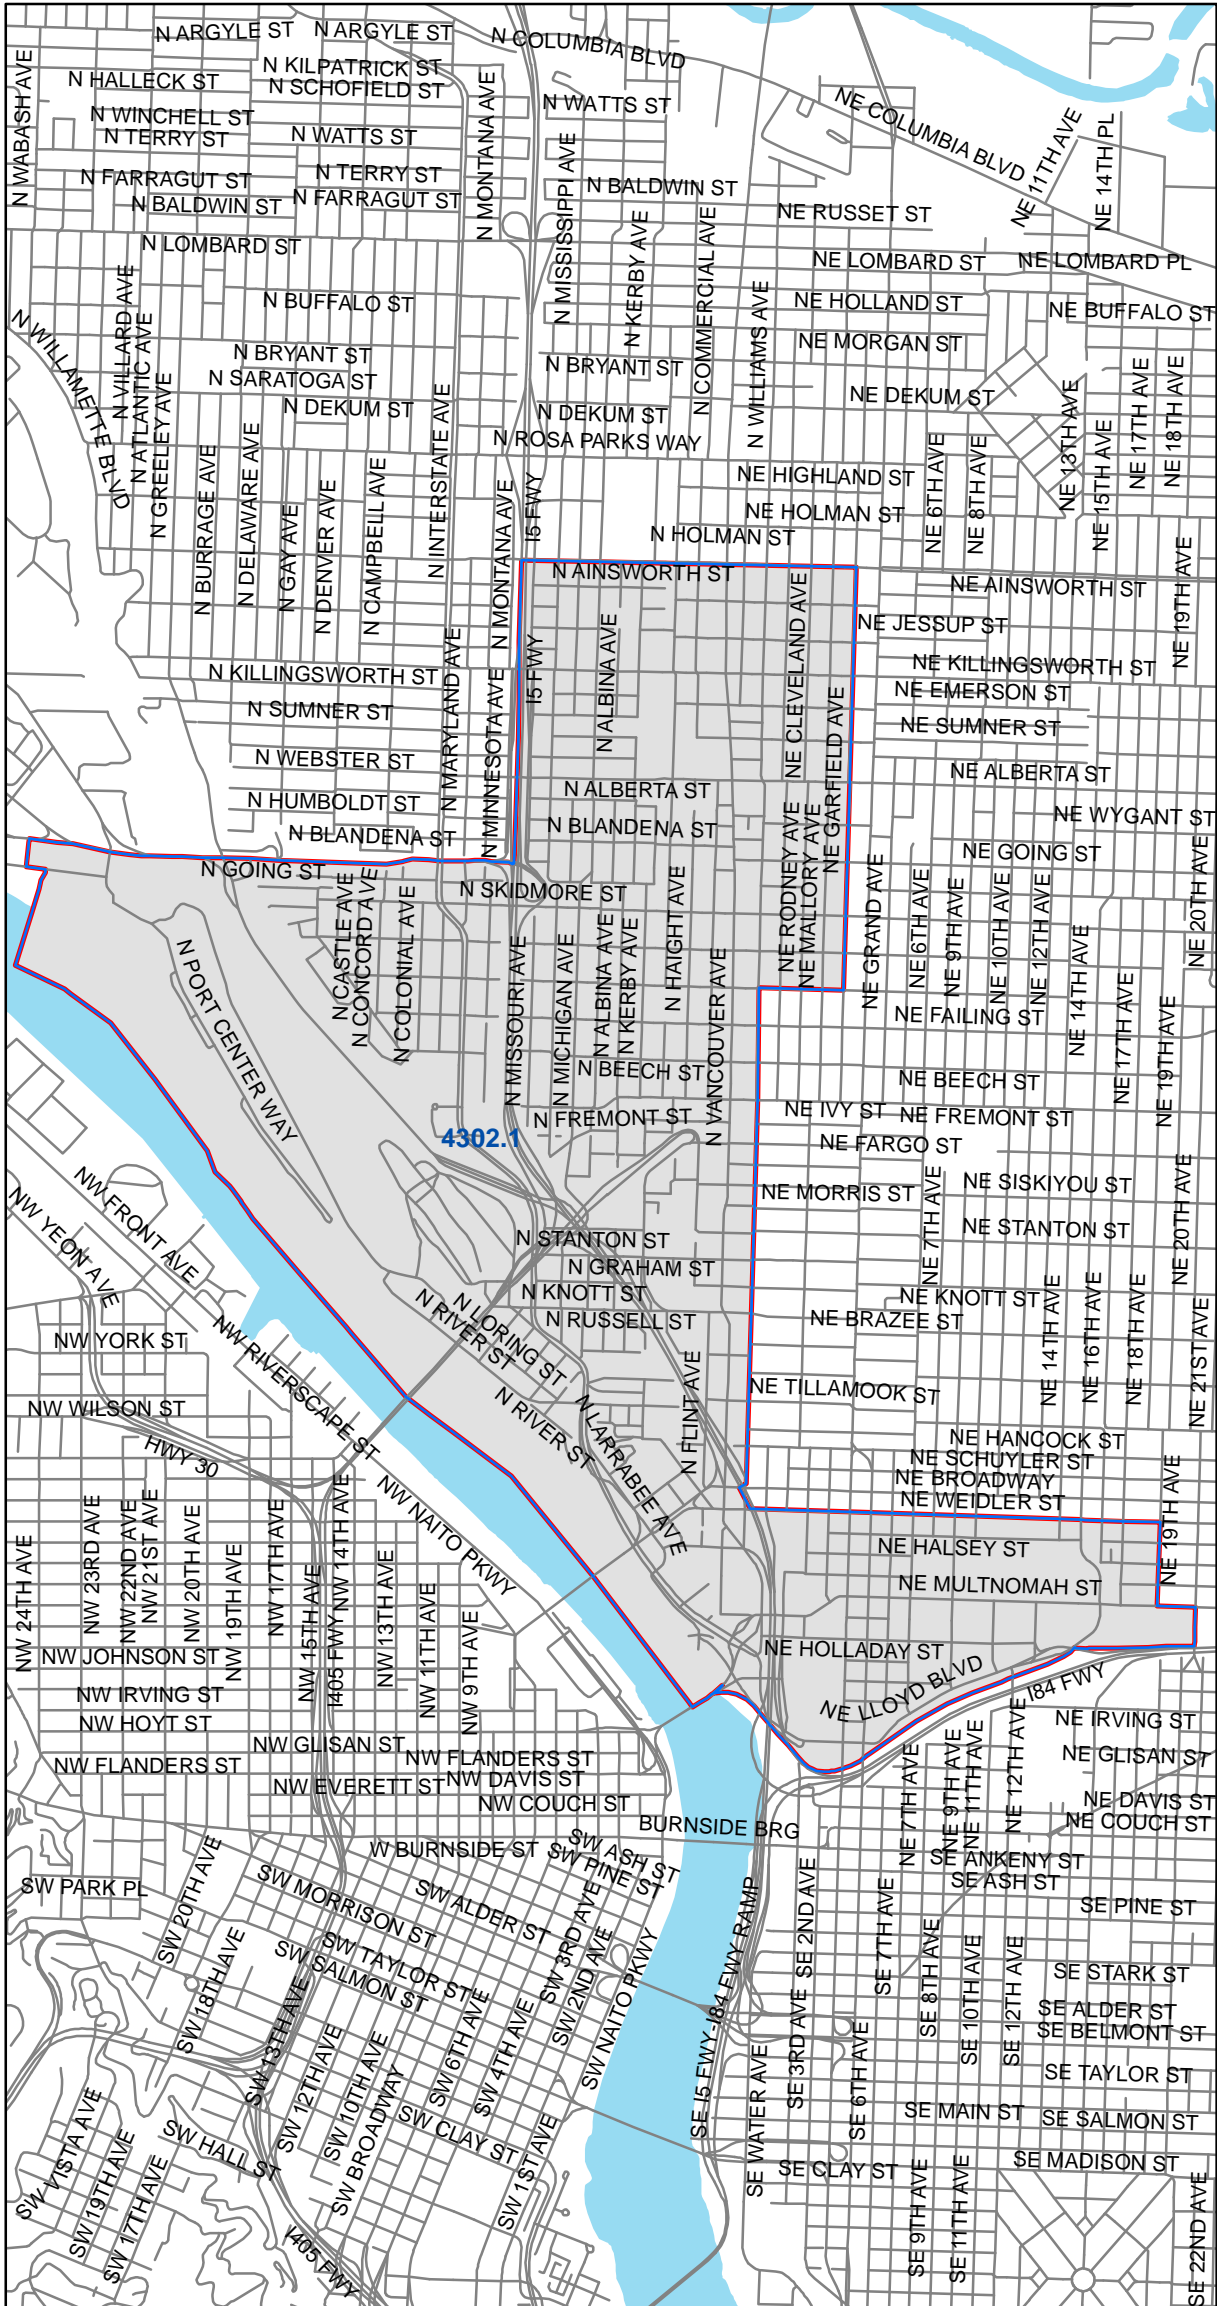

Precinct 4302

4302.1

Multnomah County Elections Division
 1040 SE Morrison St.
 Portland OR 97214
 503-988-3720
 elections@multco.us
 www.mcelections.org

Disclaimer: This map is for reference use only. Data is derived from multiple sources with varying levels of accuracy.