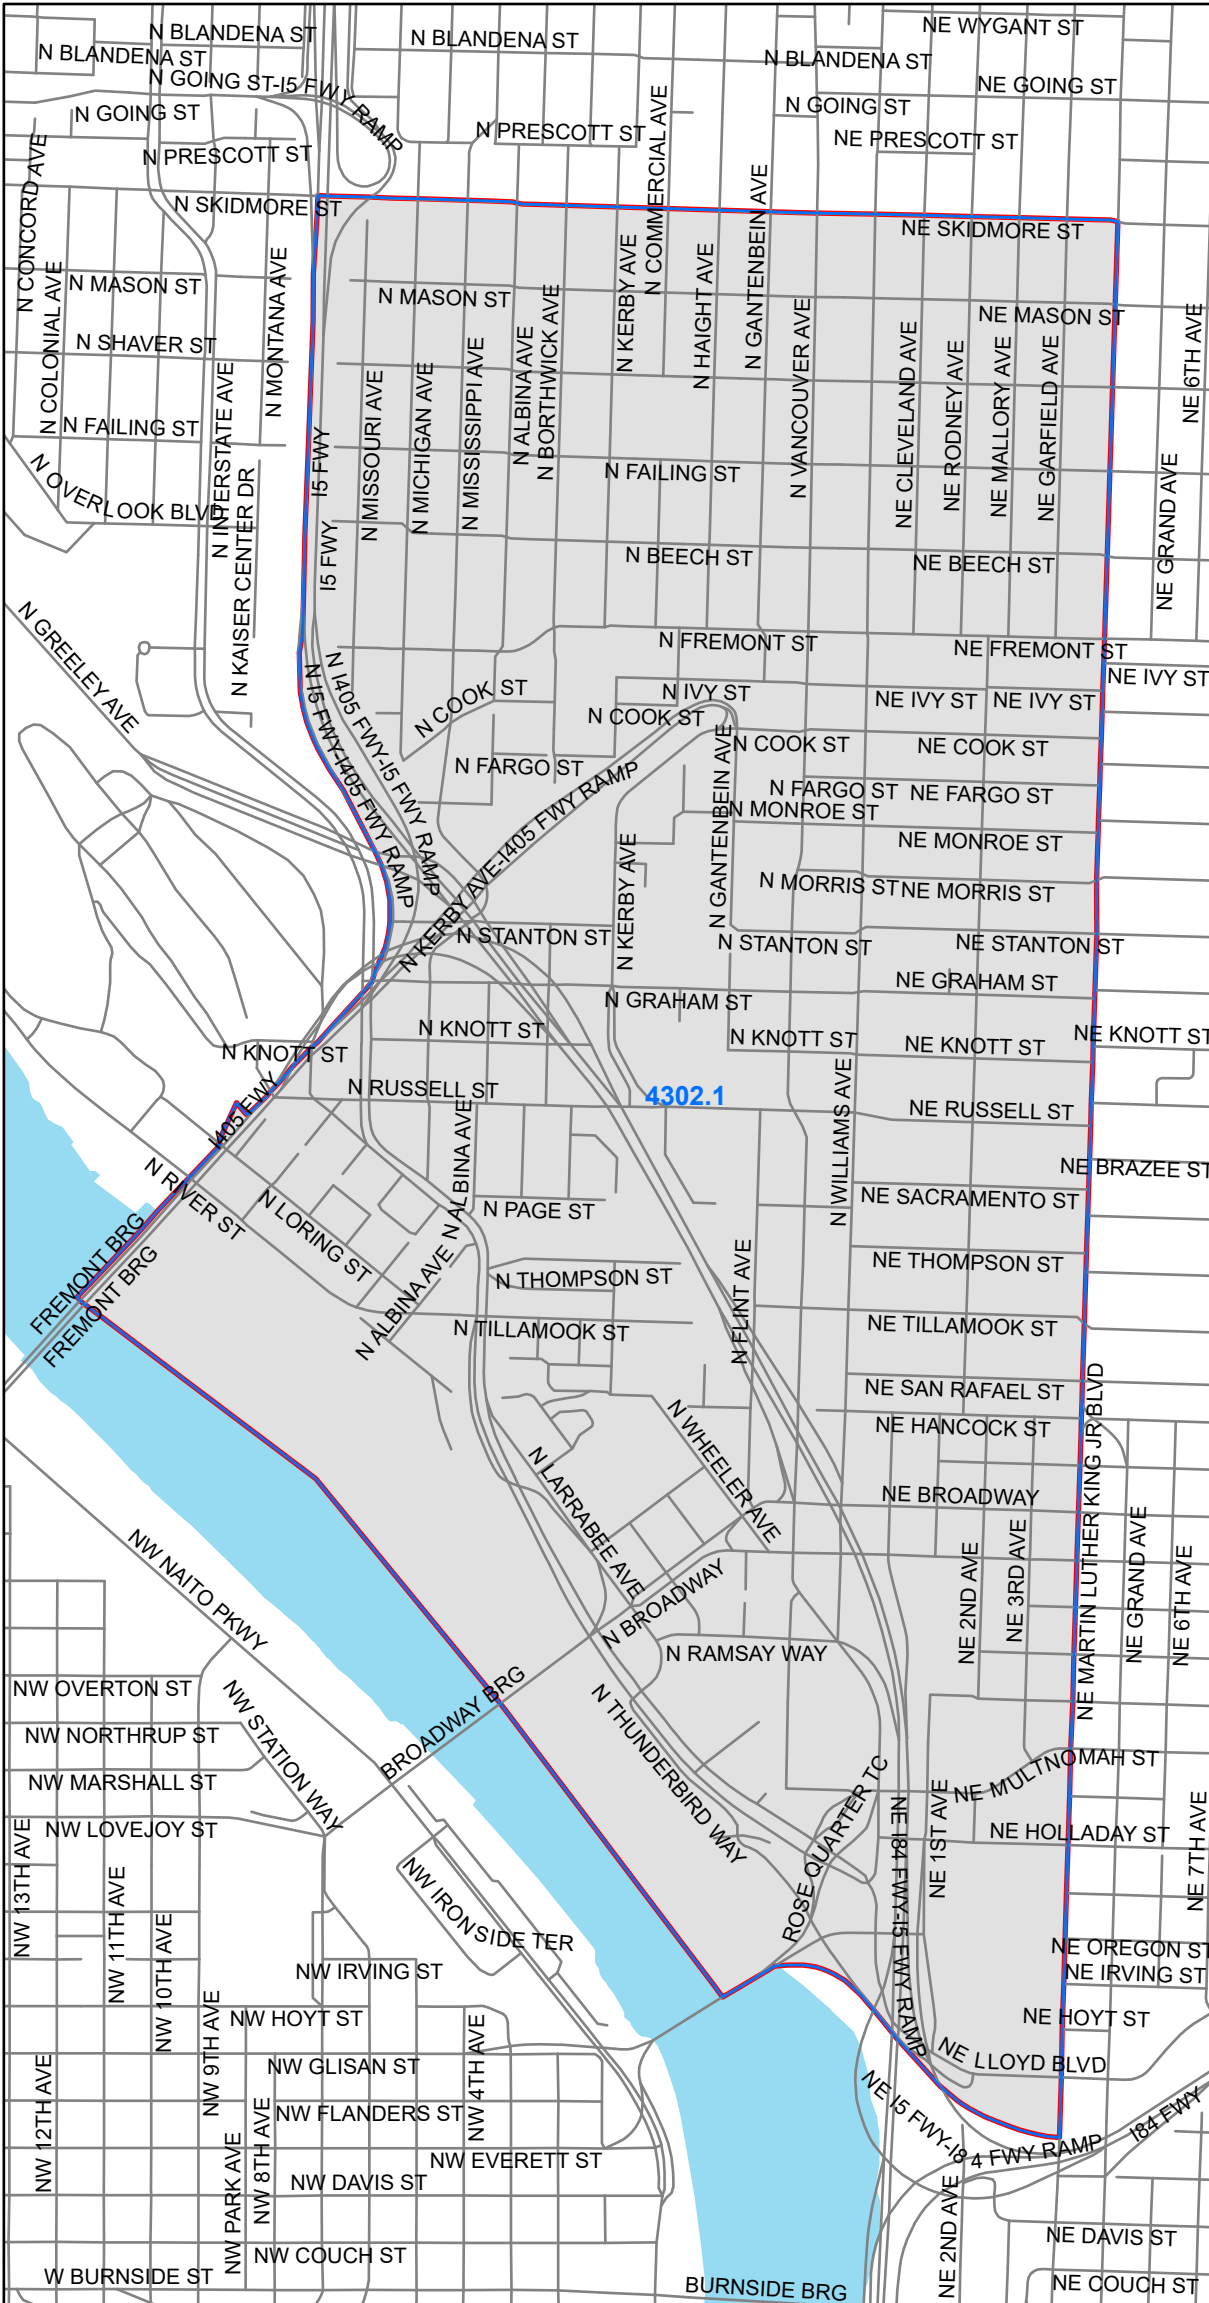

# Precinct 4302

**Multnomah County  
Elections Division**  
1040 SE Morrison St.  
Portland OR 97214  
503-988-3720  
elections@multco.us  
www.mcelections.org

**Disclaimer:** This map is for reference use only. Data is derived from multiple sources with varying levels of accuracy.