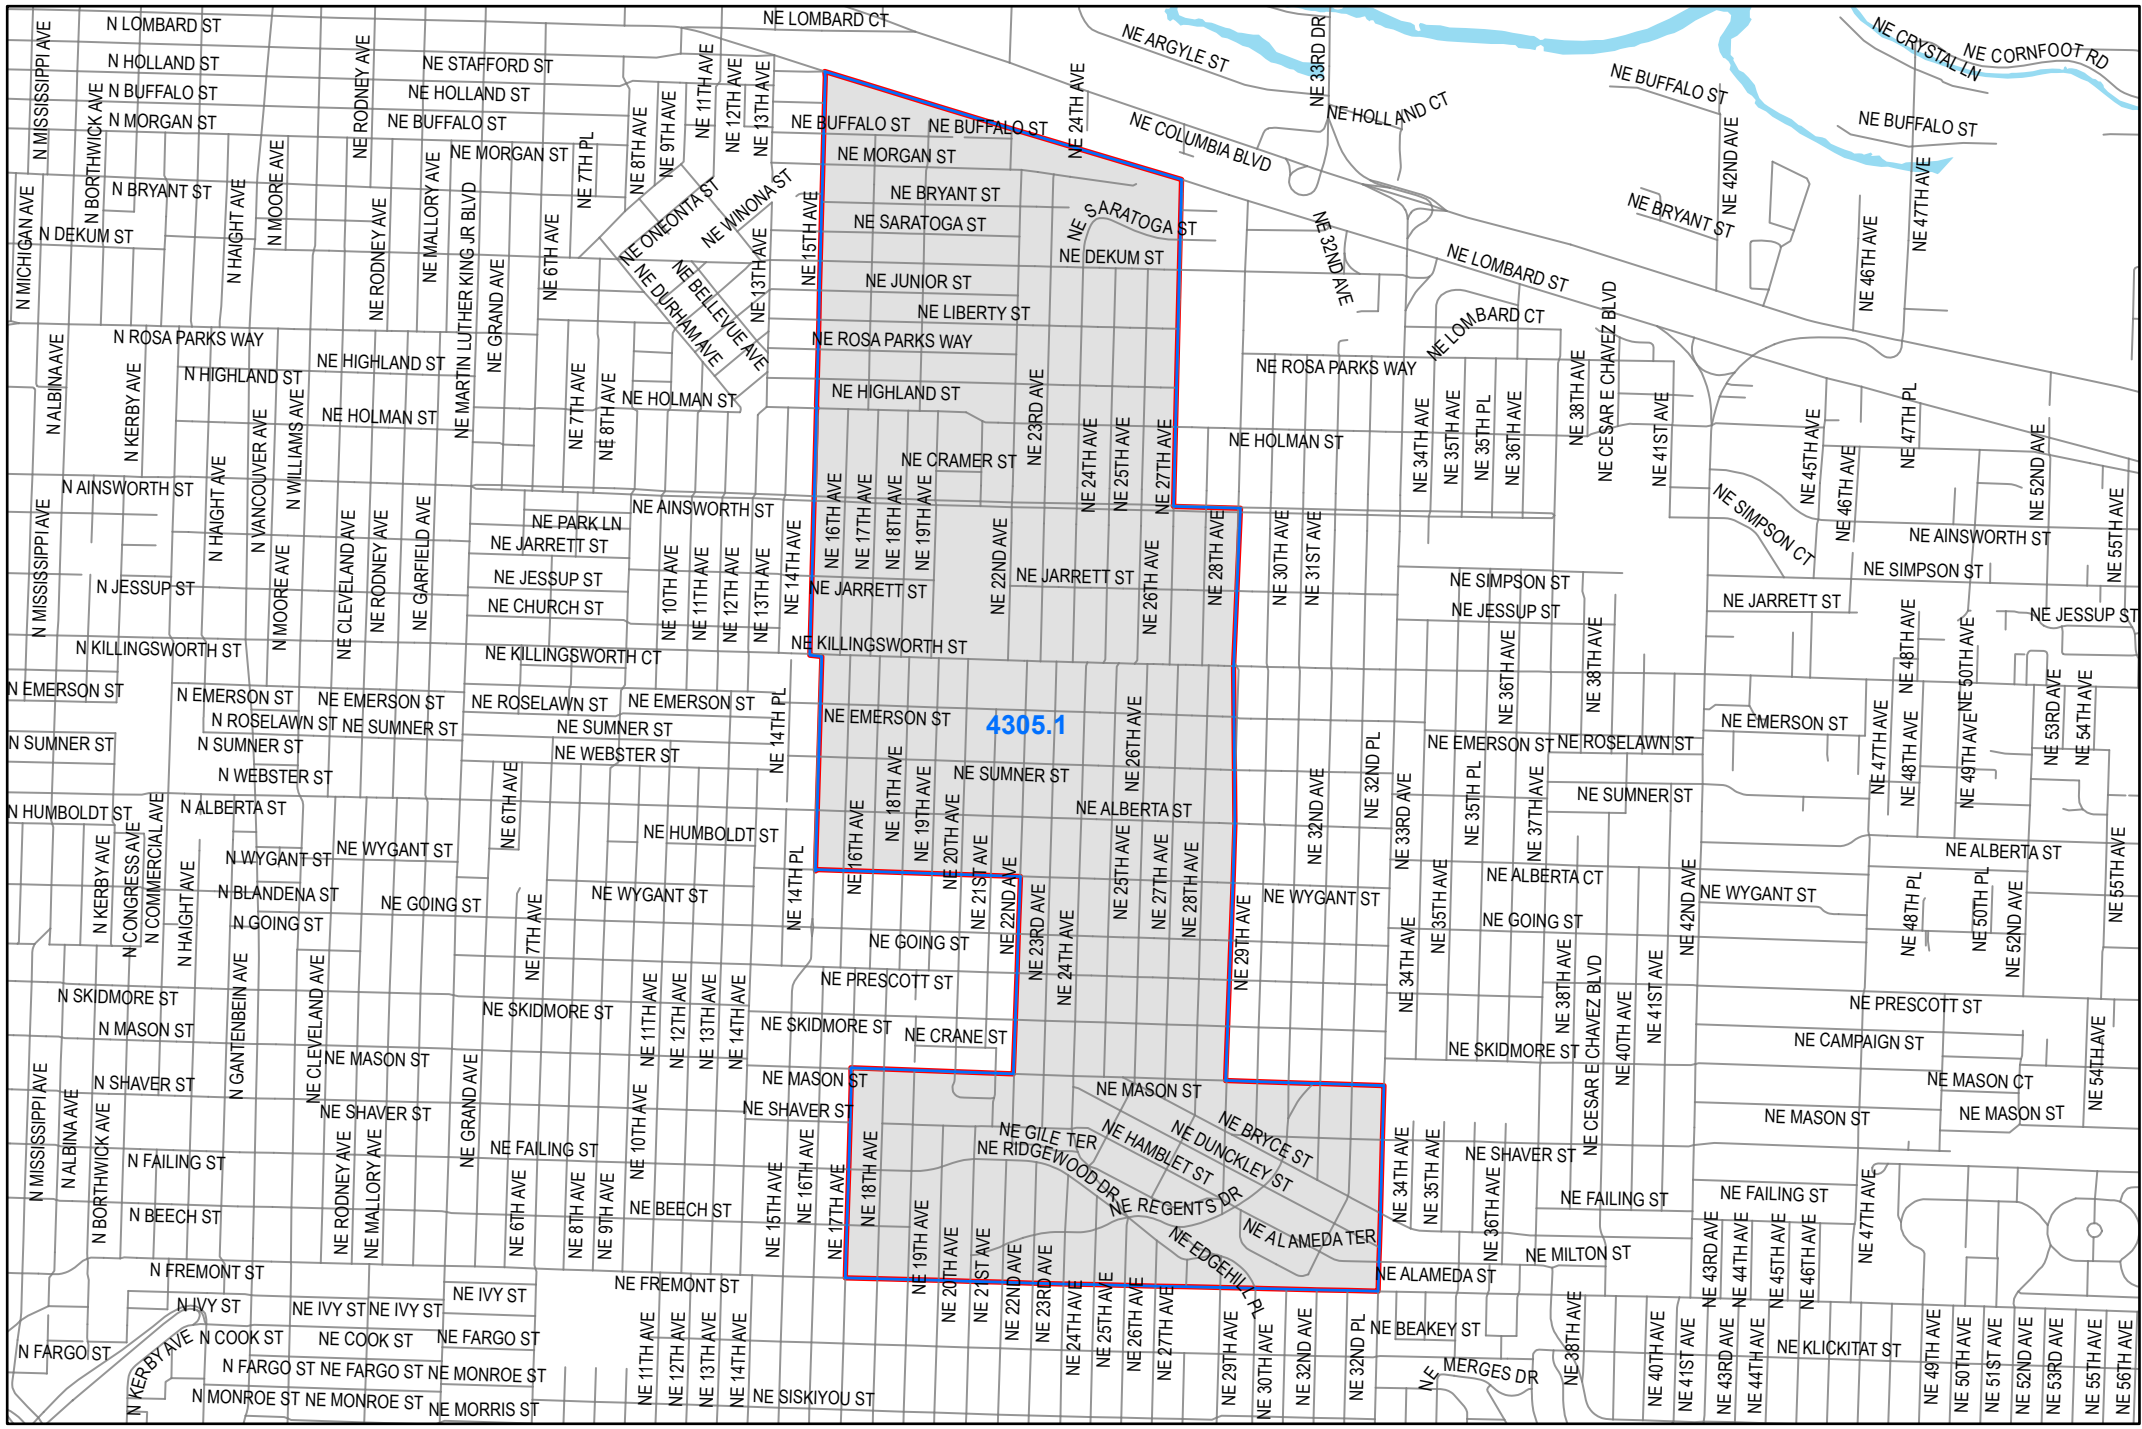

Precinct 4305

Multnomah County Elections Division
1040 SE Morrison St.
Portland OR 97214
503-988-3720
elections@multco.us
www.mcelections.org

Disclaimer: This map is for reference use only.
Data is derived from multiple sources with varying levels of accuracy.

Last updated: 10/29/2024