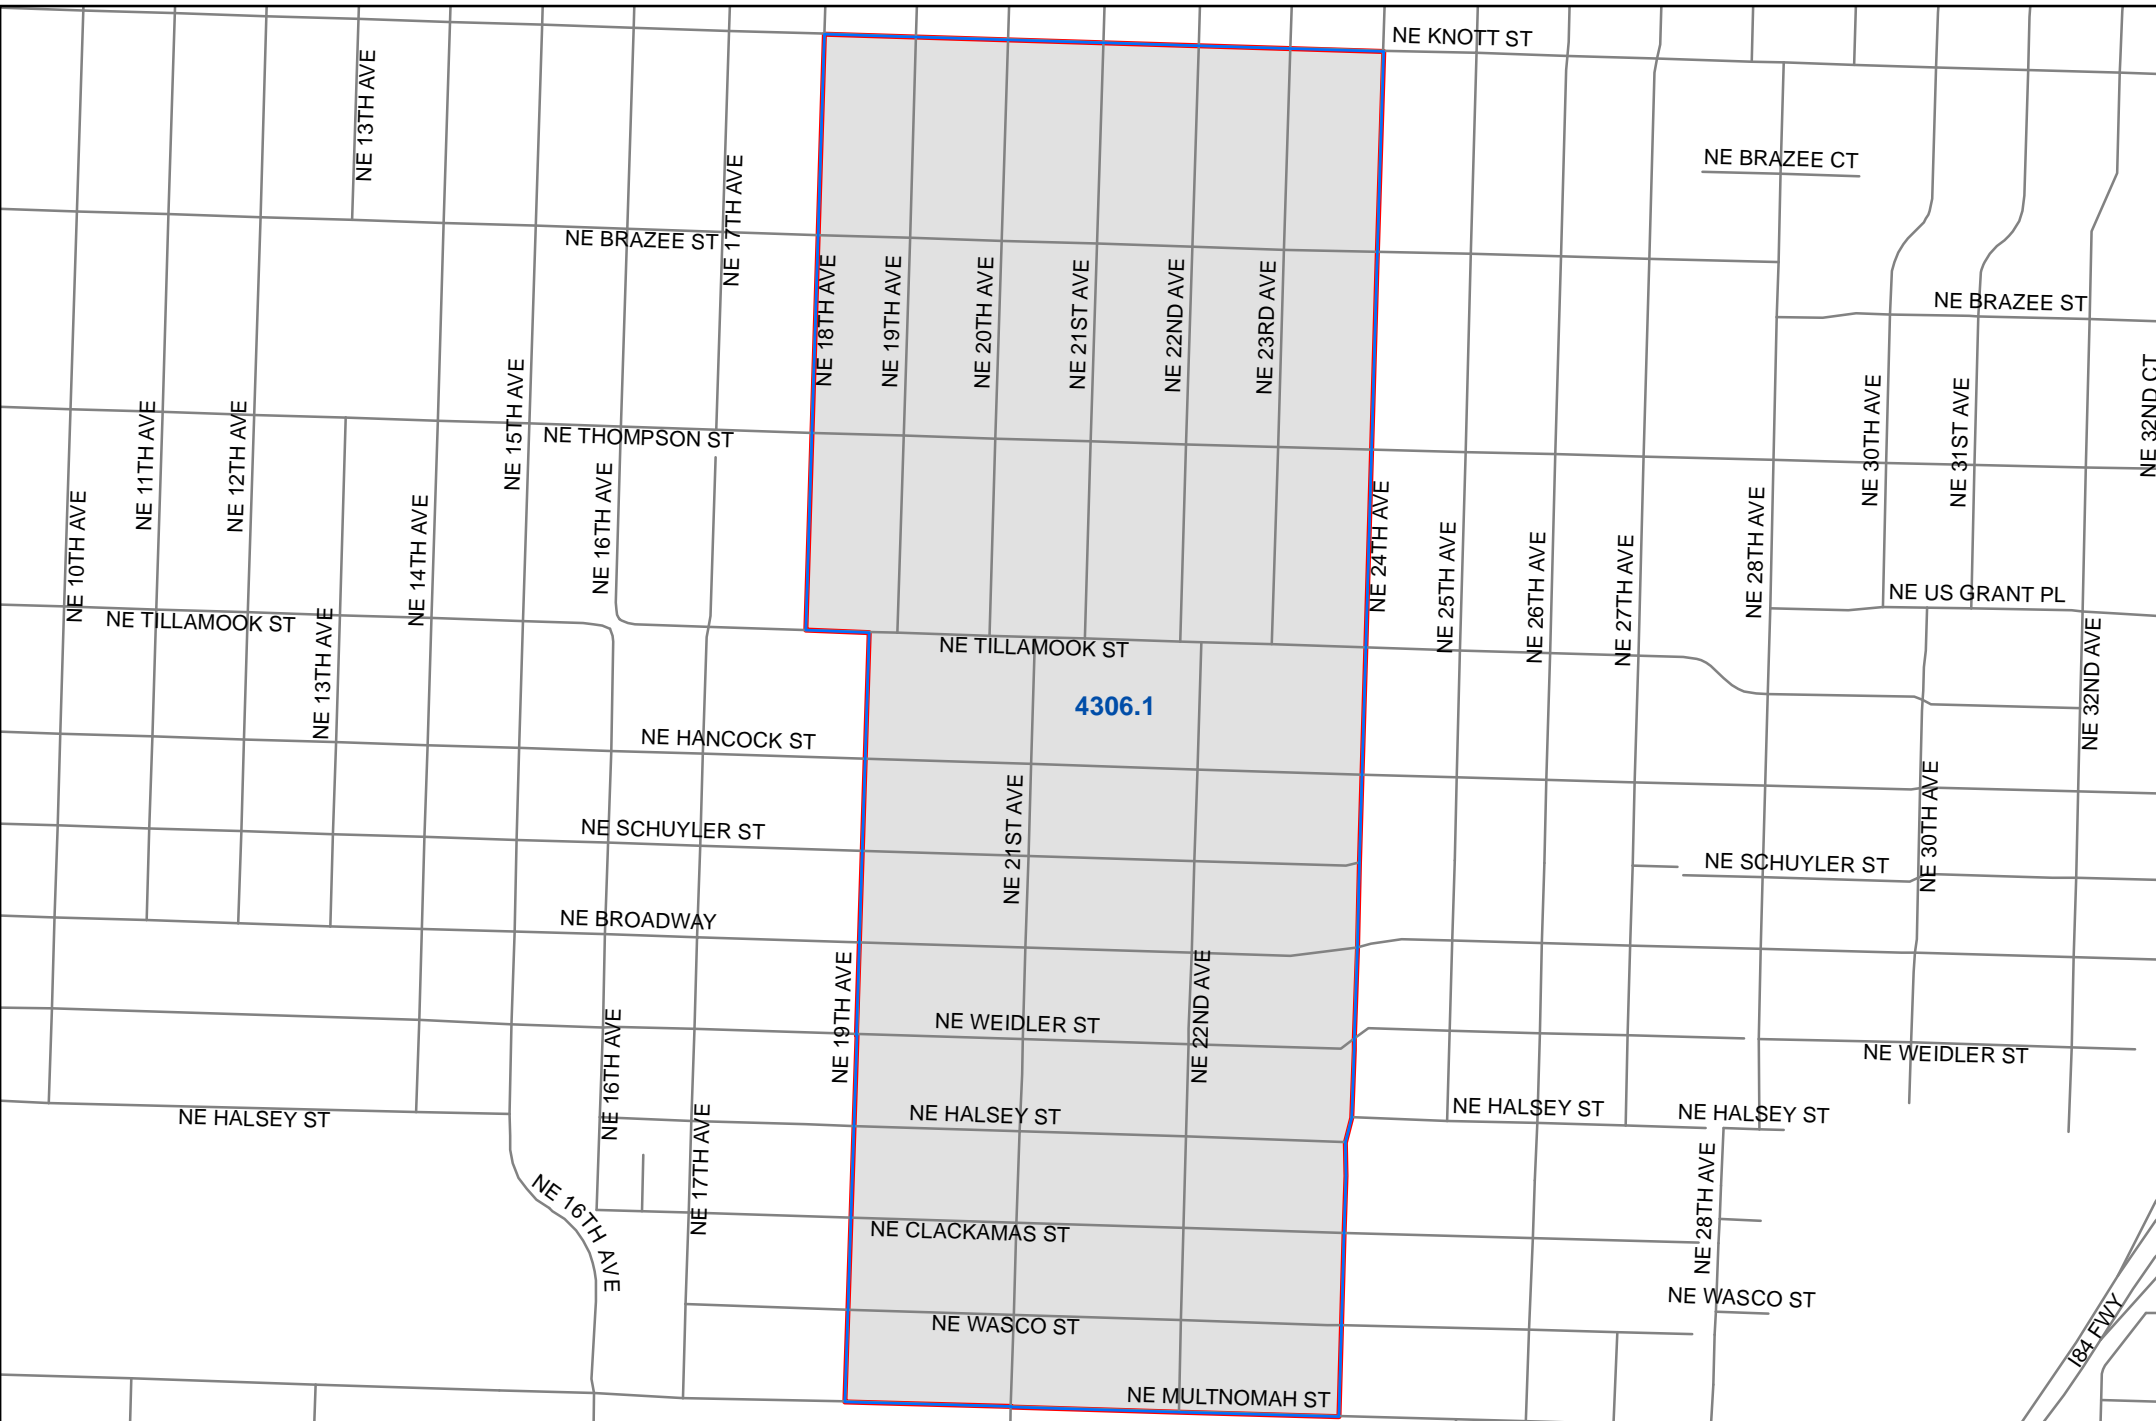

Precinct 4306

Multnomah County Elections Division
1040 SE Morrison St.
Portland OR 97214
503-988-3720
elections@multco.us
www.mcelections.org

Disclaimer: This map is for reference use only. Data is derived from multiple sources with varying levels of accuracy.