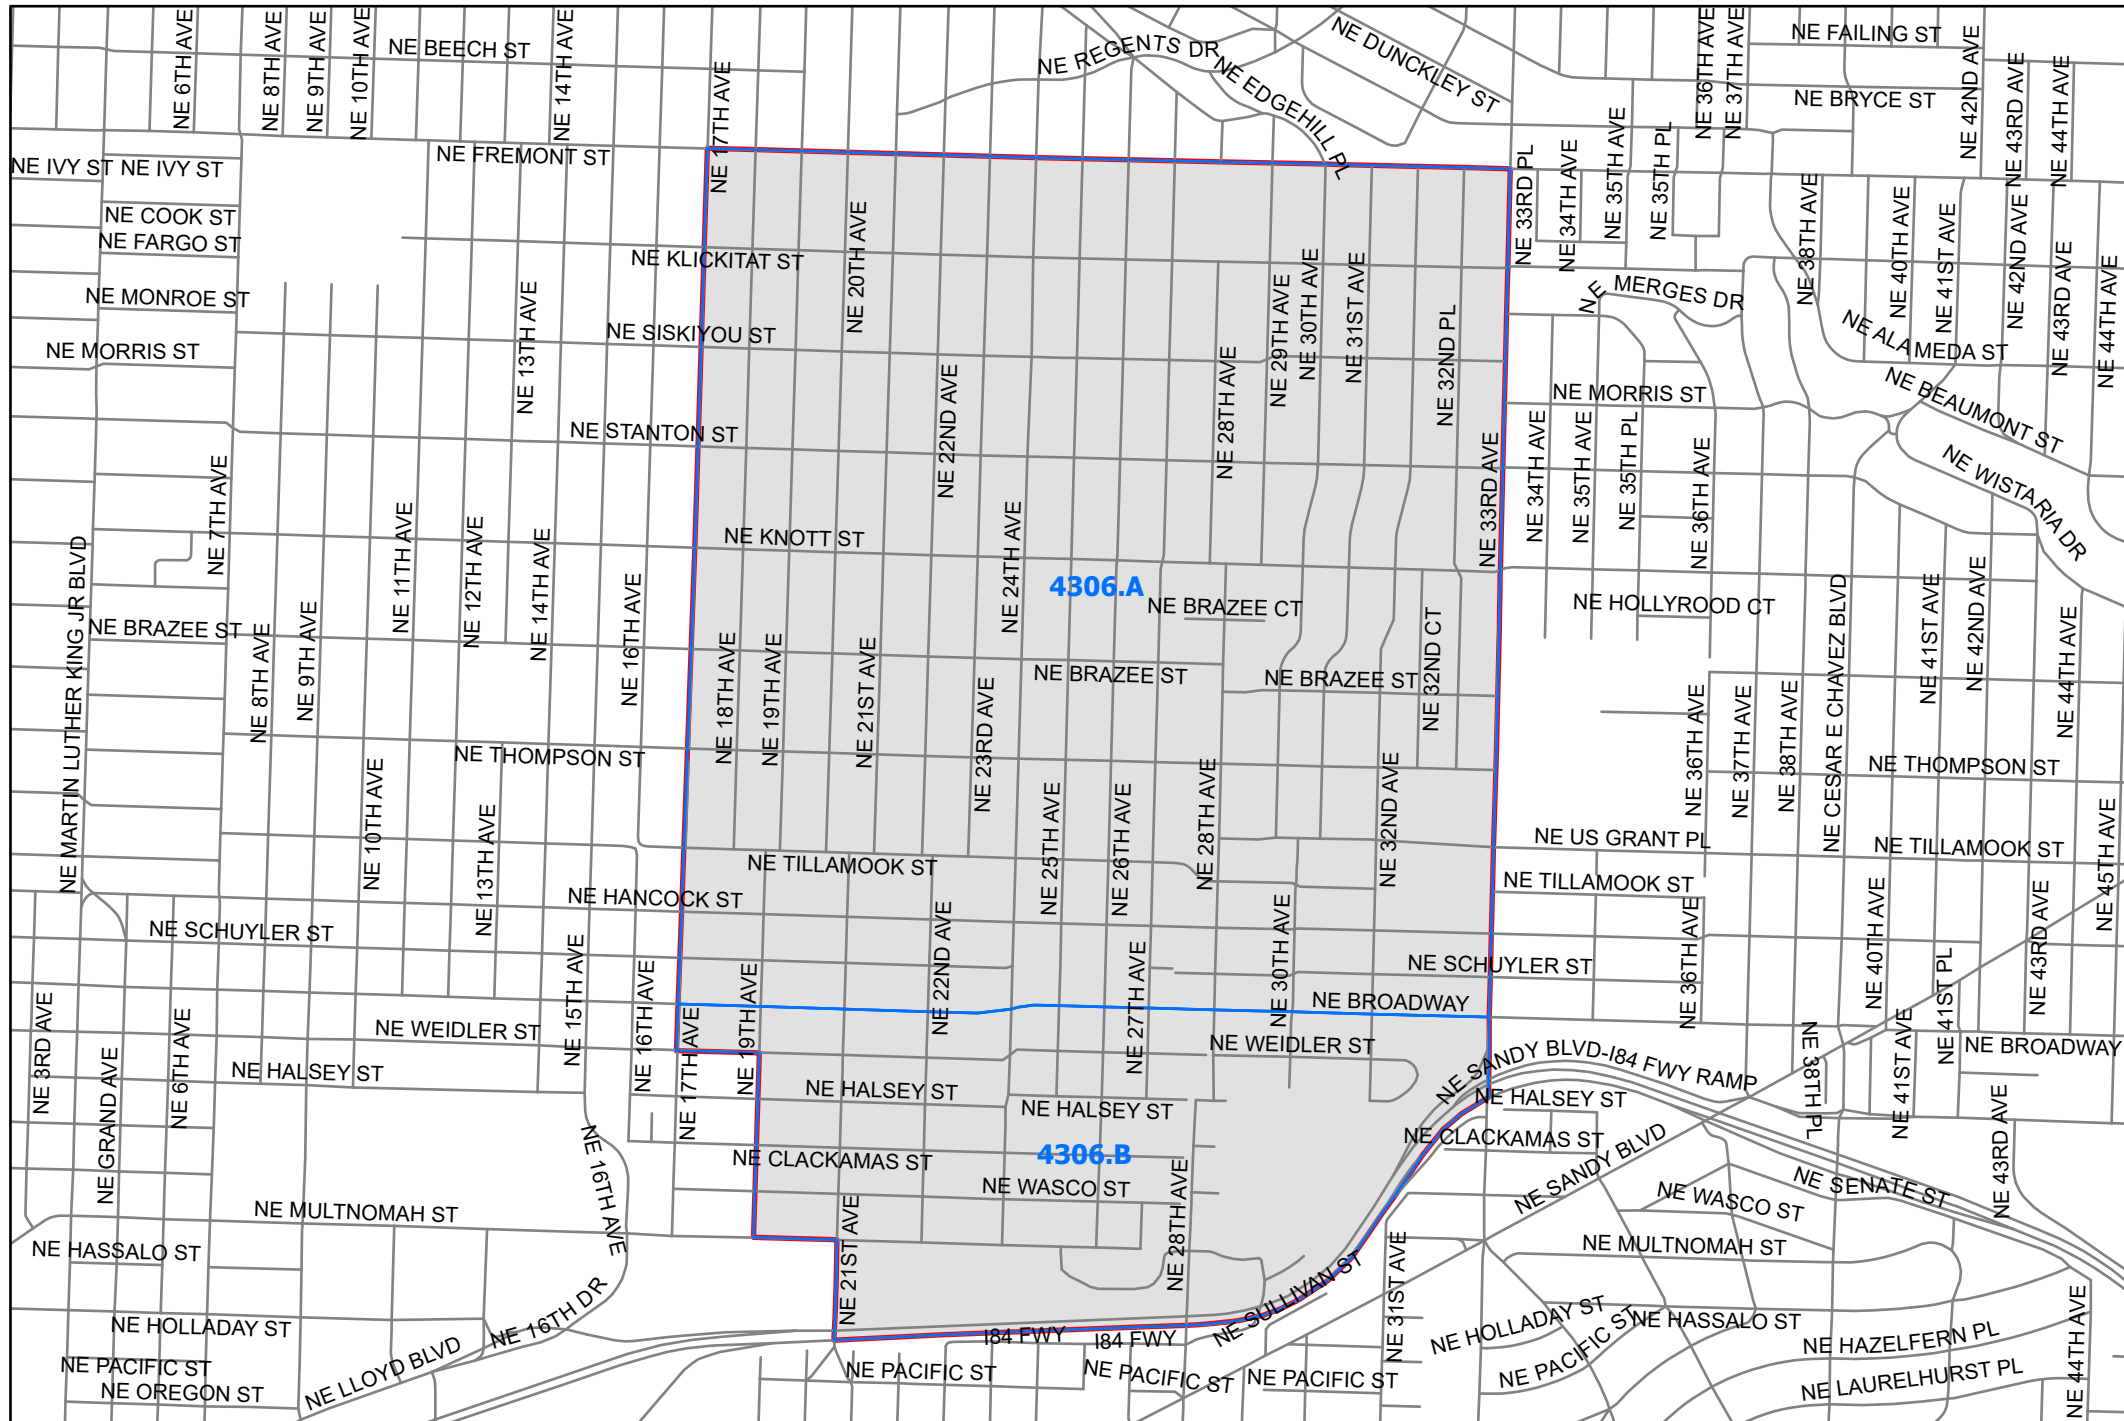

Precinct 4306

Multnomah County Elections Division
1040 SE Morrison St.
Portland OR 97214
503-988-3720
elections@multco.us
www.mcelections.org

Disclaimer: This map is for reference use only.
Data is derived from multiple sources with varying levels of accuracy.