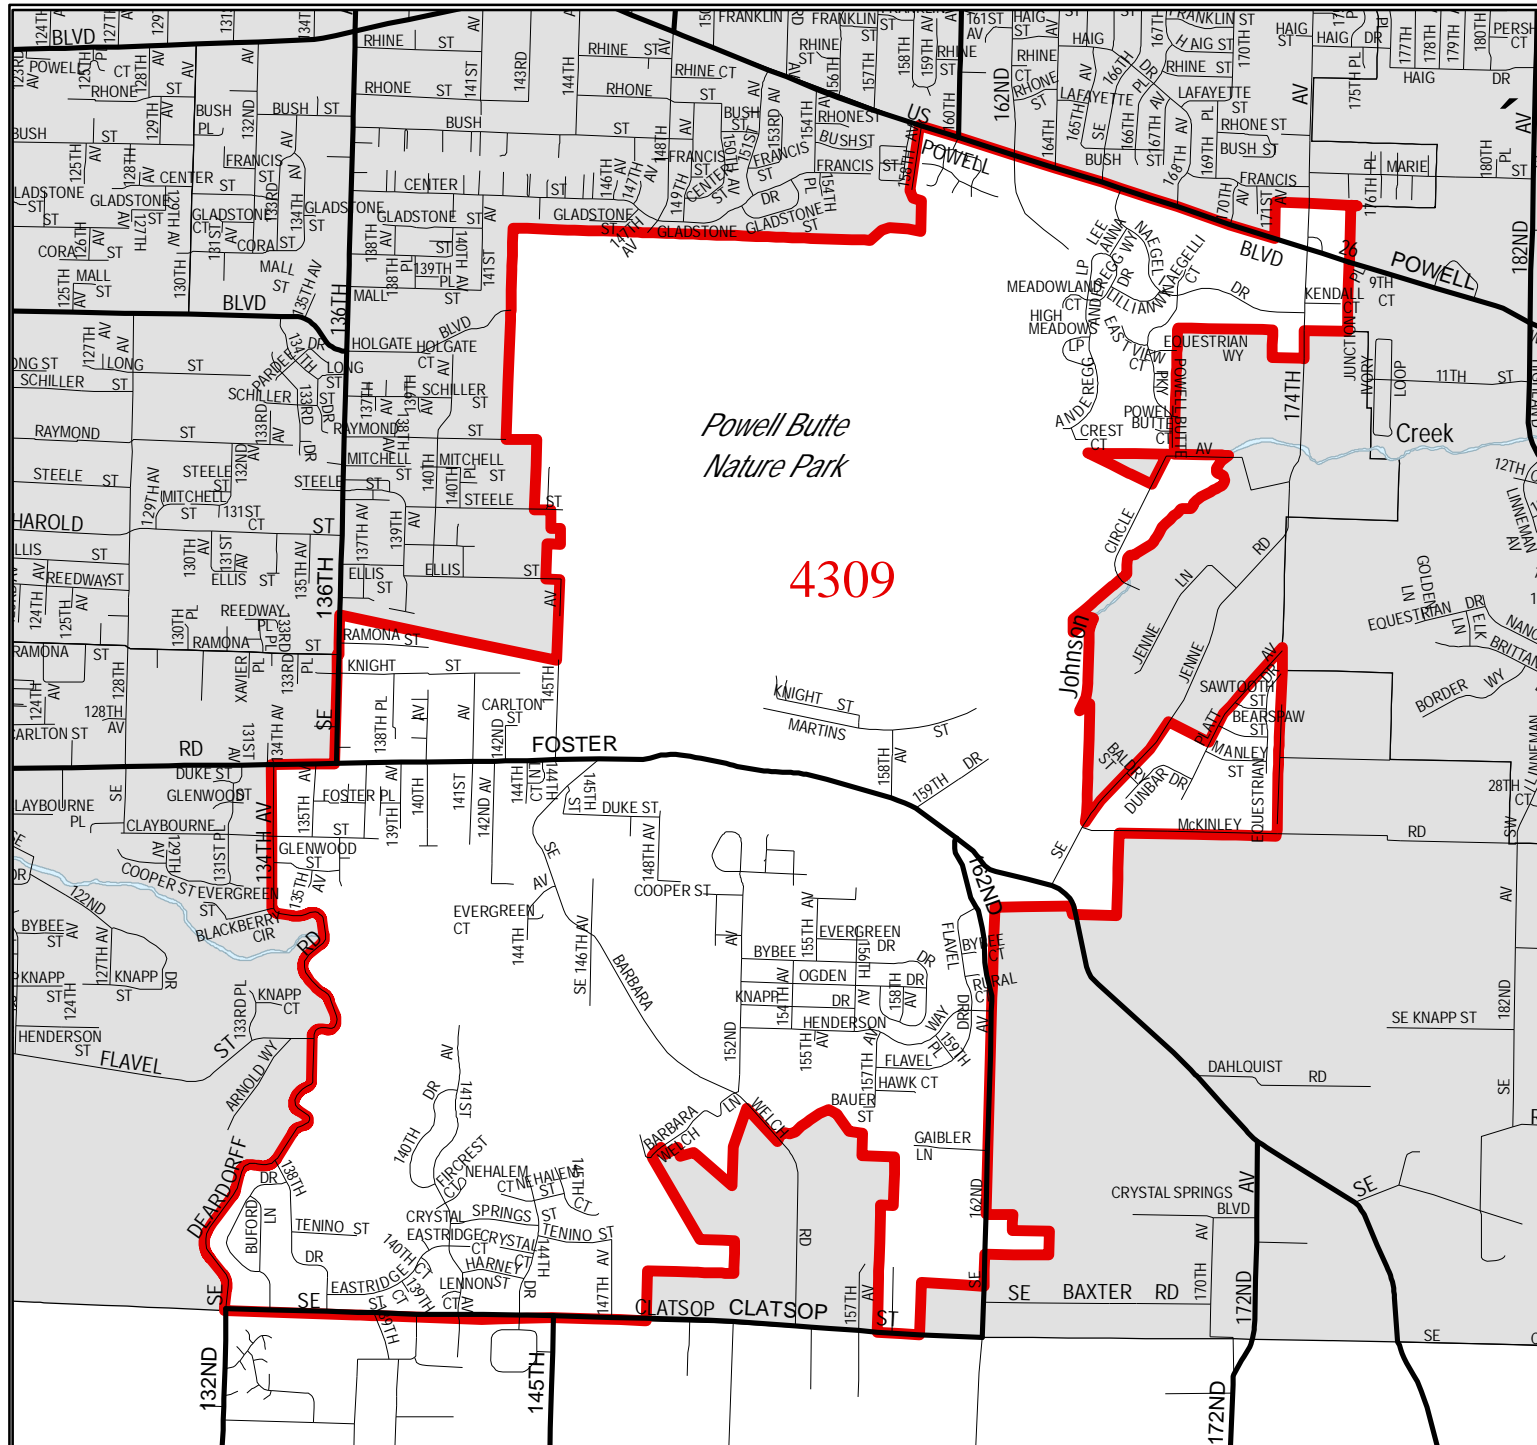

Precinct 4309

Multnomah County, Oregon

This map is provided for informational purposes only. Information used to develop this map has been obtained from many sources and is not guaranteed to be accurate. Multnomah County assumes no responsibility for the accuracy of information appearing on this map.

1 inch equals 2,000 feet

Multnomah County Elections Division
1040 SE Morrison Street
Portland, OR 97214
Voice 503 988-3720
FAX 503 988-3719

Location Map