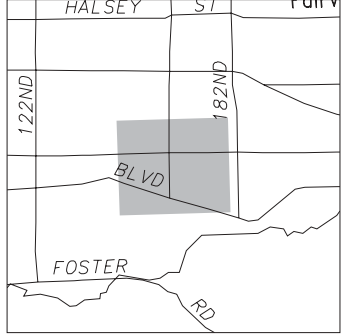

# Representative District 48

Precinct 4350  
Multnomah County, Oregon

This map was produced for the Multnomah County Elections Division by the Metro Data Resource Center. The information on this map was derived from digital databases on Metro's GIS. Care was taken in the creation of this map. Metro cannot accept any responsibility for errors, omissions, or positional accuracy. There are no warranties, expressed or implied, including the warranty of merchantability or fitness for a particular purpose, accompanying this product. However, notification of any errors will be appreciated.

Multnomah County Elections Division  
1040 SE Morrison Street  
Portland, OR 97214  
Voice 503 988-3720  
FAX 503 988-3719

Location map