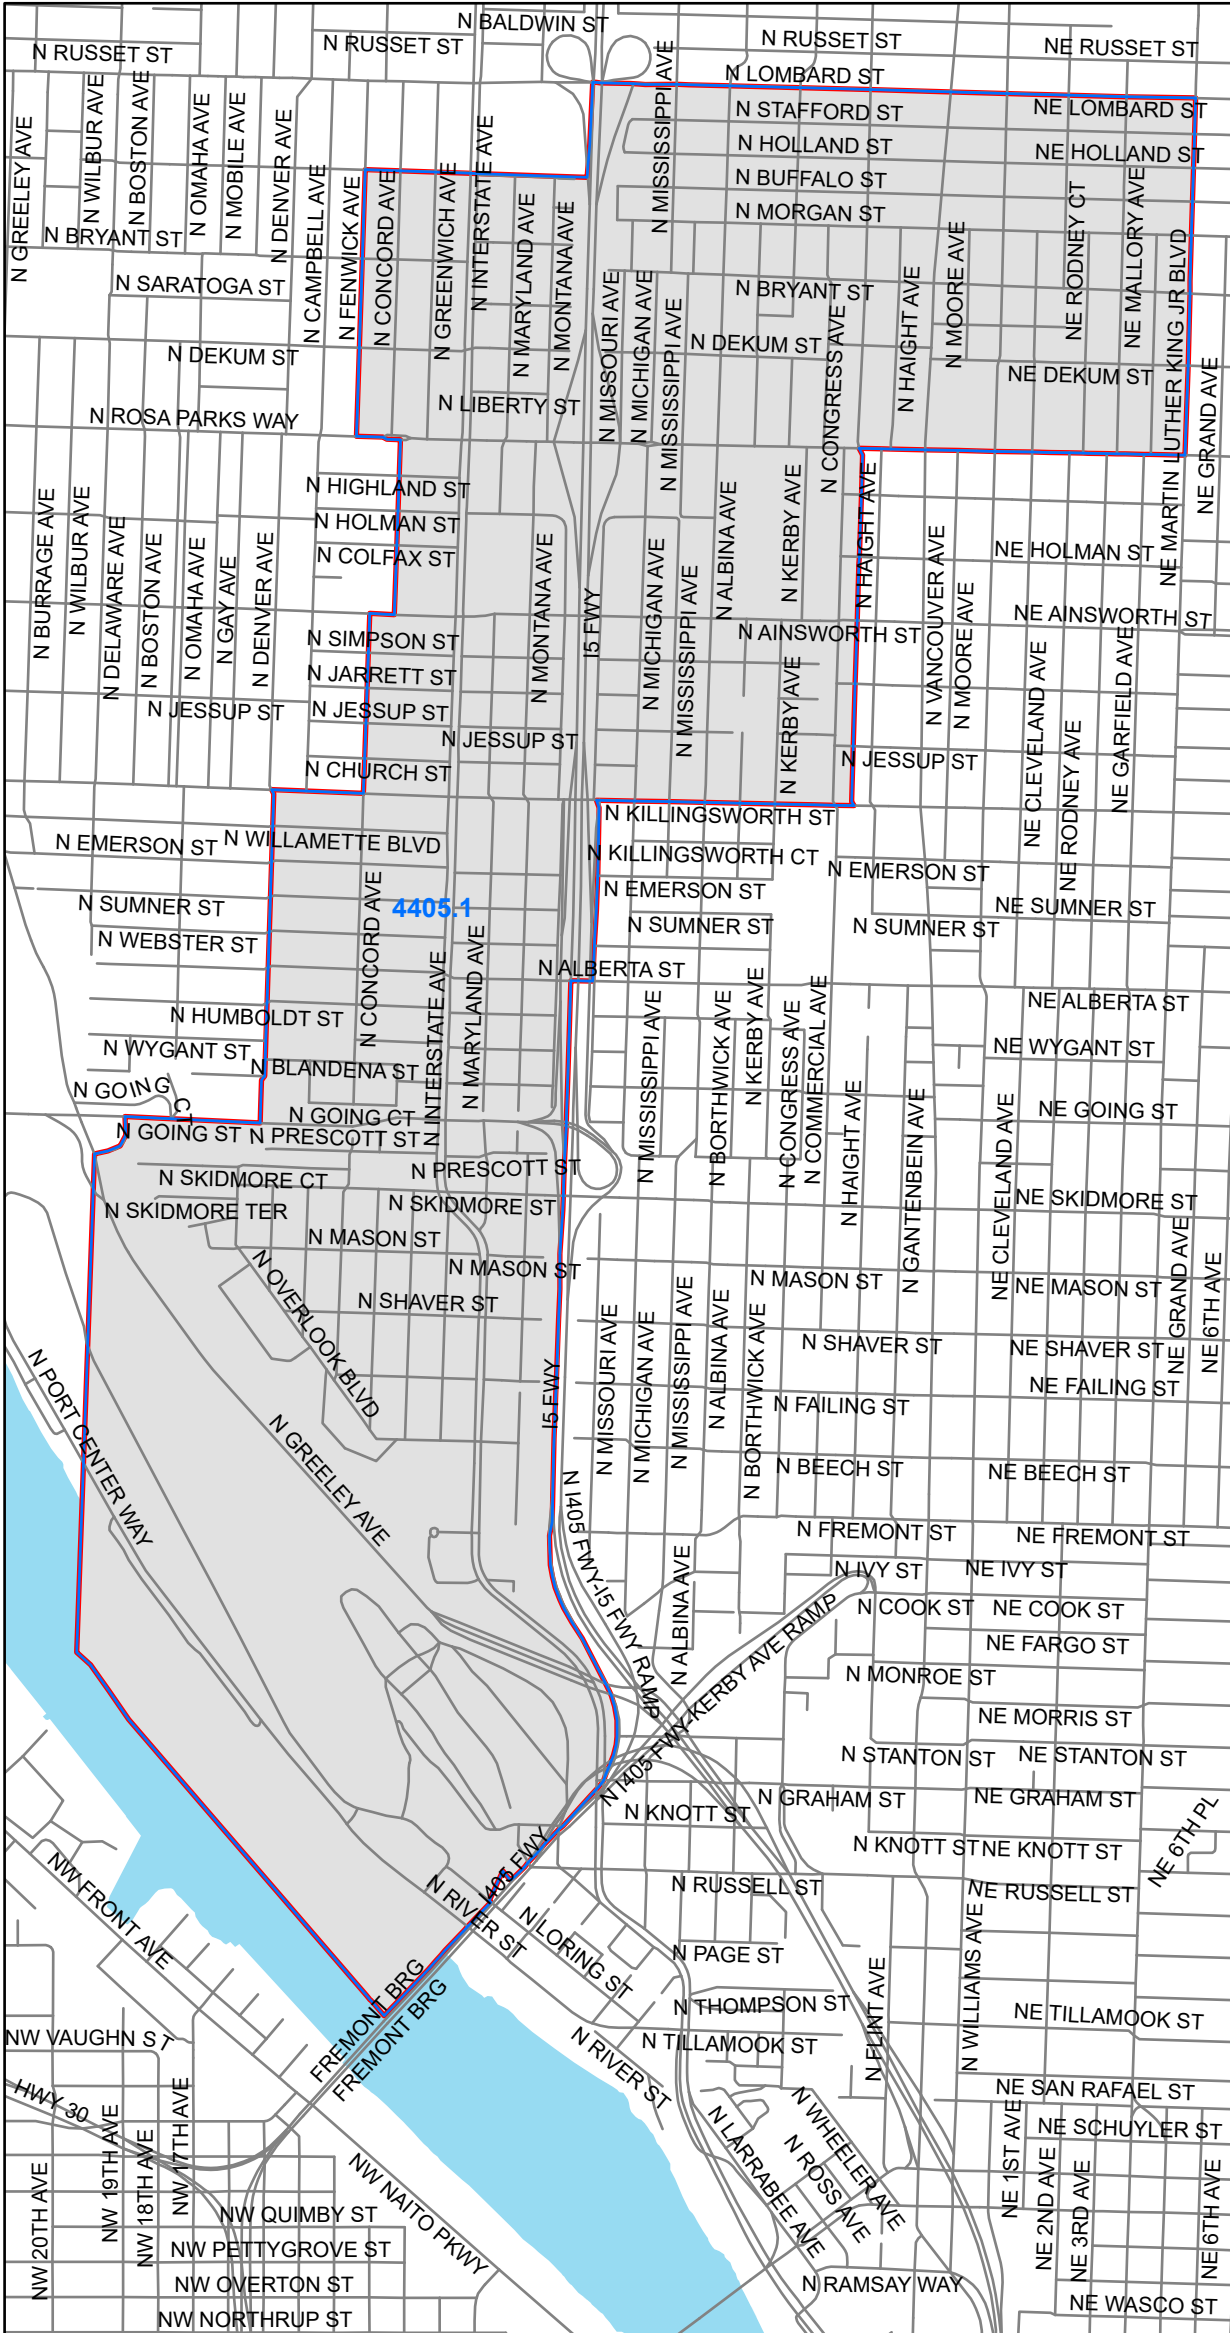

Precinct 4405

Multnomah County Elections Division
 1040 SE Morrison St.
 Portland OR 97214
 503-988-3720
 elections@multco.us
 www.mcelections.org

Disclaimer: This map is for reference use only. Data is derived from multiple sources with varying levels of accuracy.