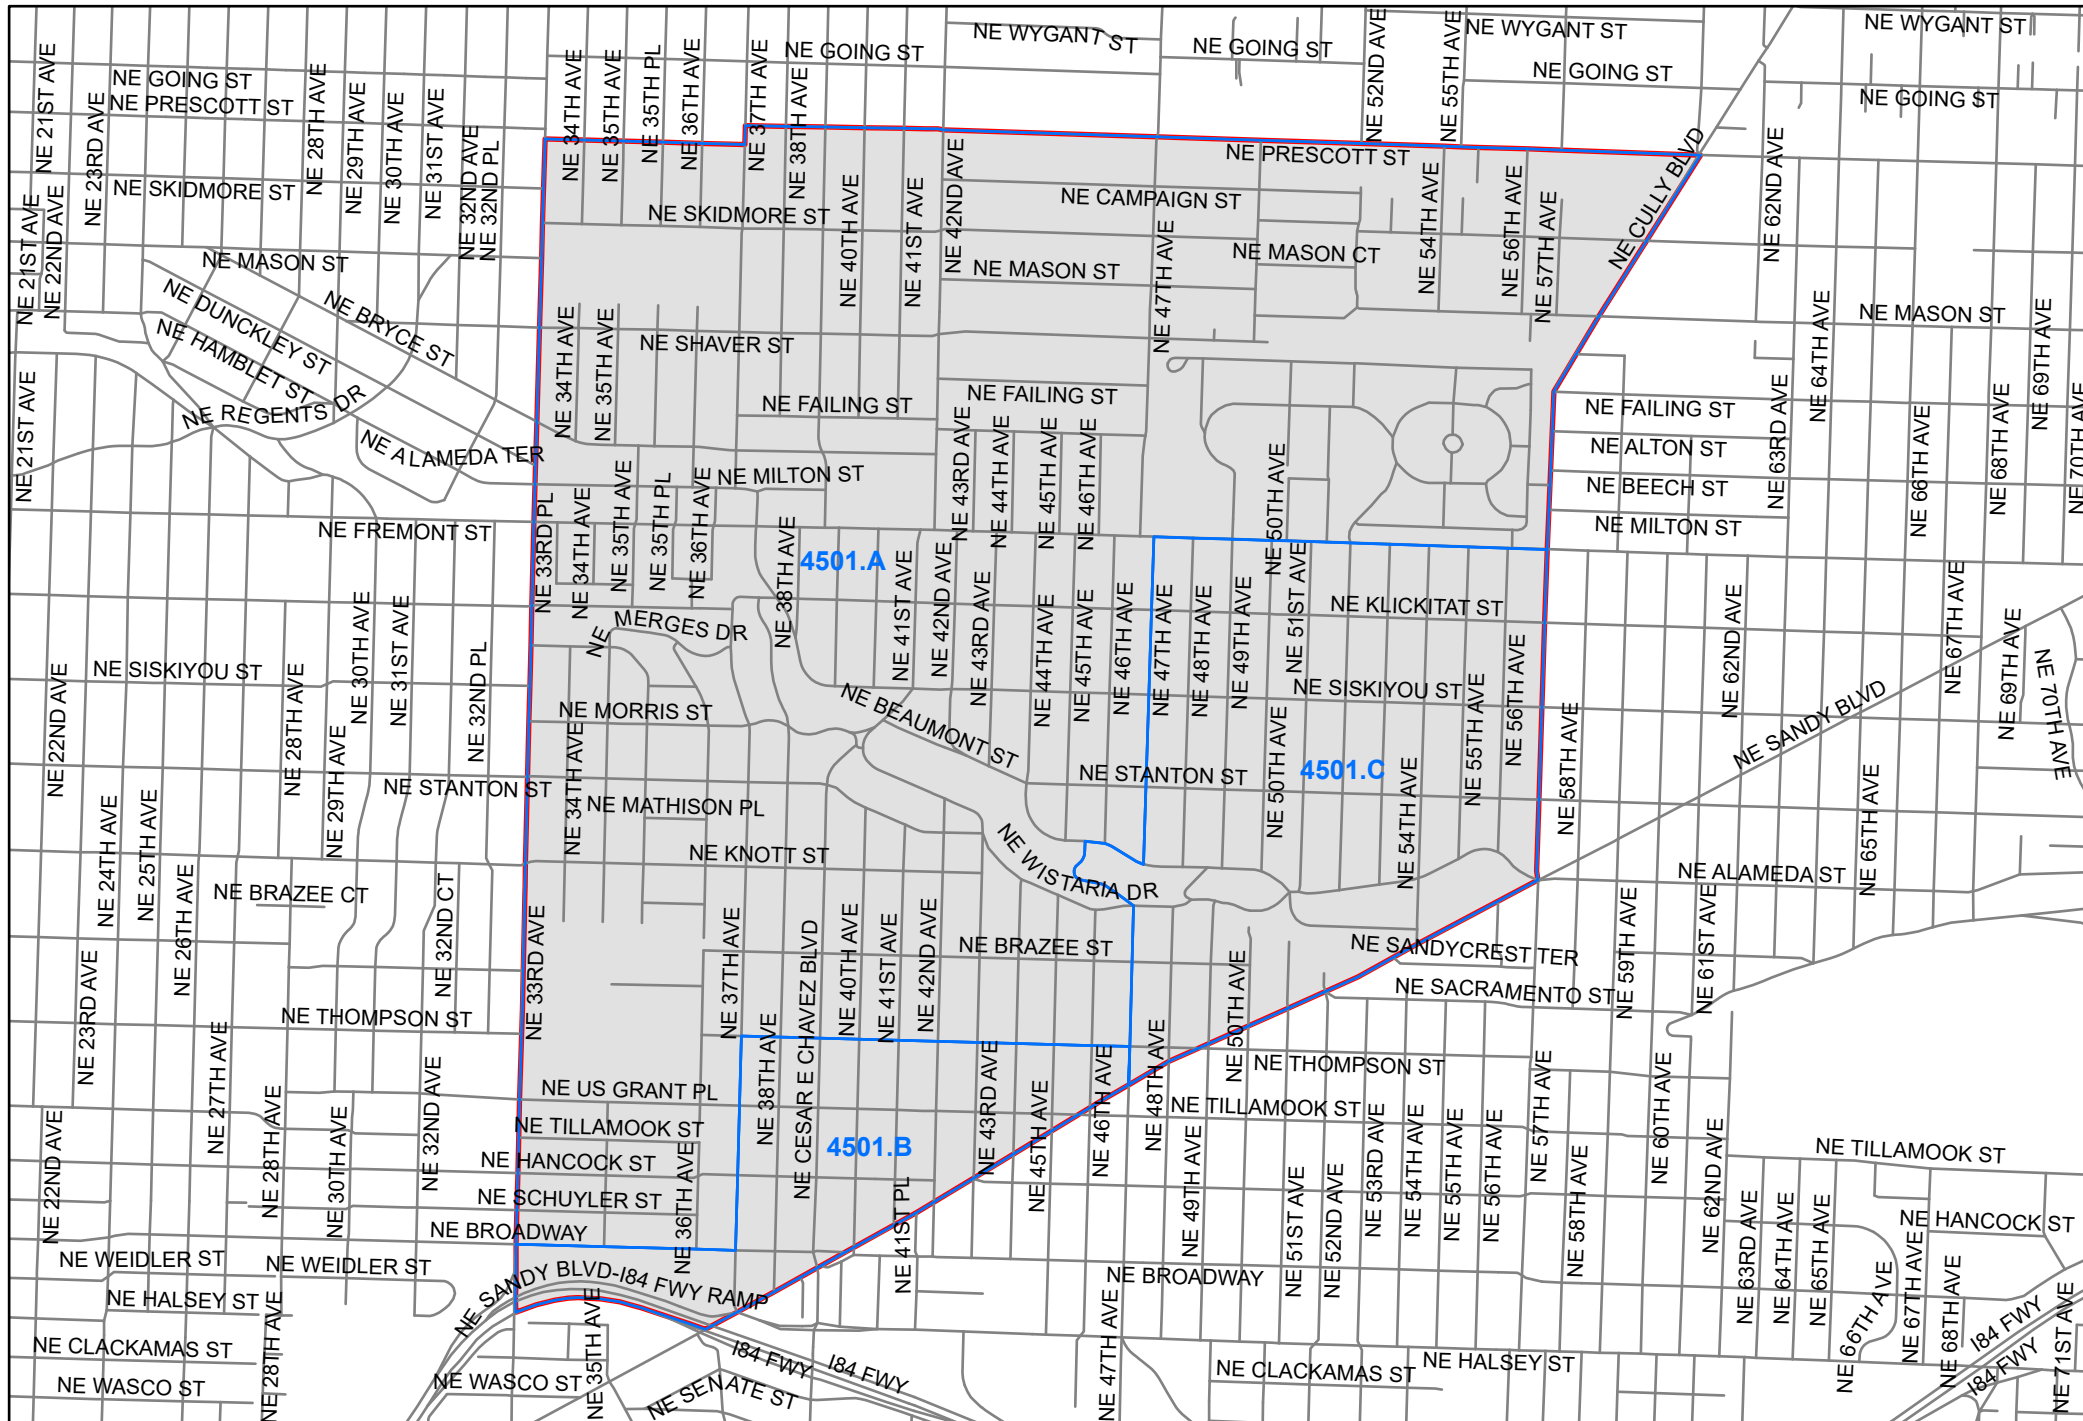

Precinct 4501

Multnomah County Elections Division
 1040 SE Morrison St.
 Portland OR 97214
 503-988-3720
 elections@multco.us
 www.mcelections.org

Disclaimer: This map is for reference use only. Data is derived from multiple sources with varying levels of accuracy.