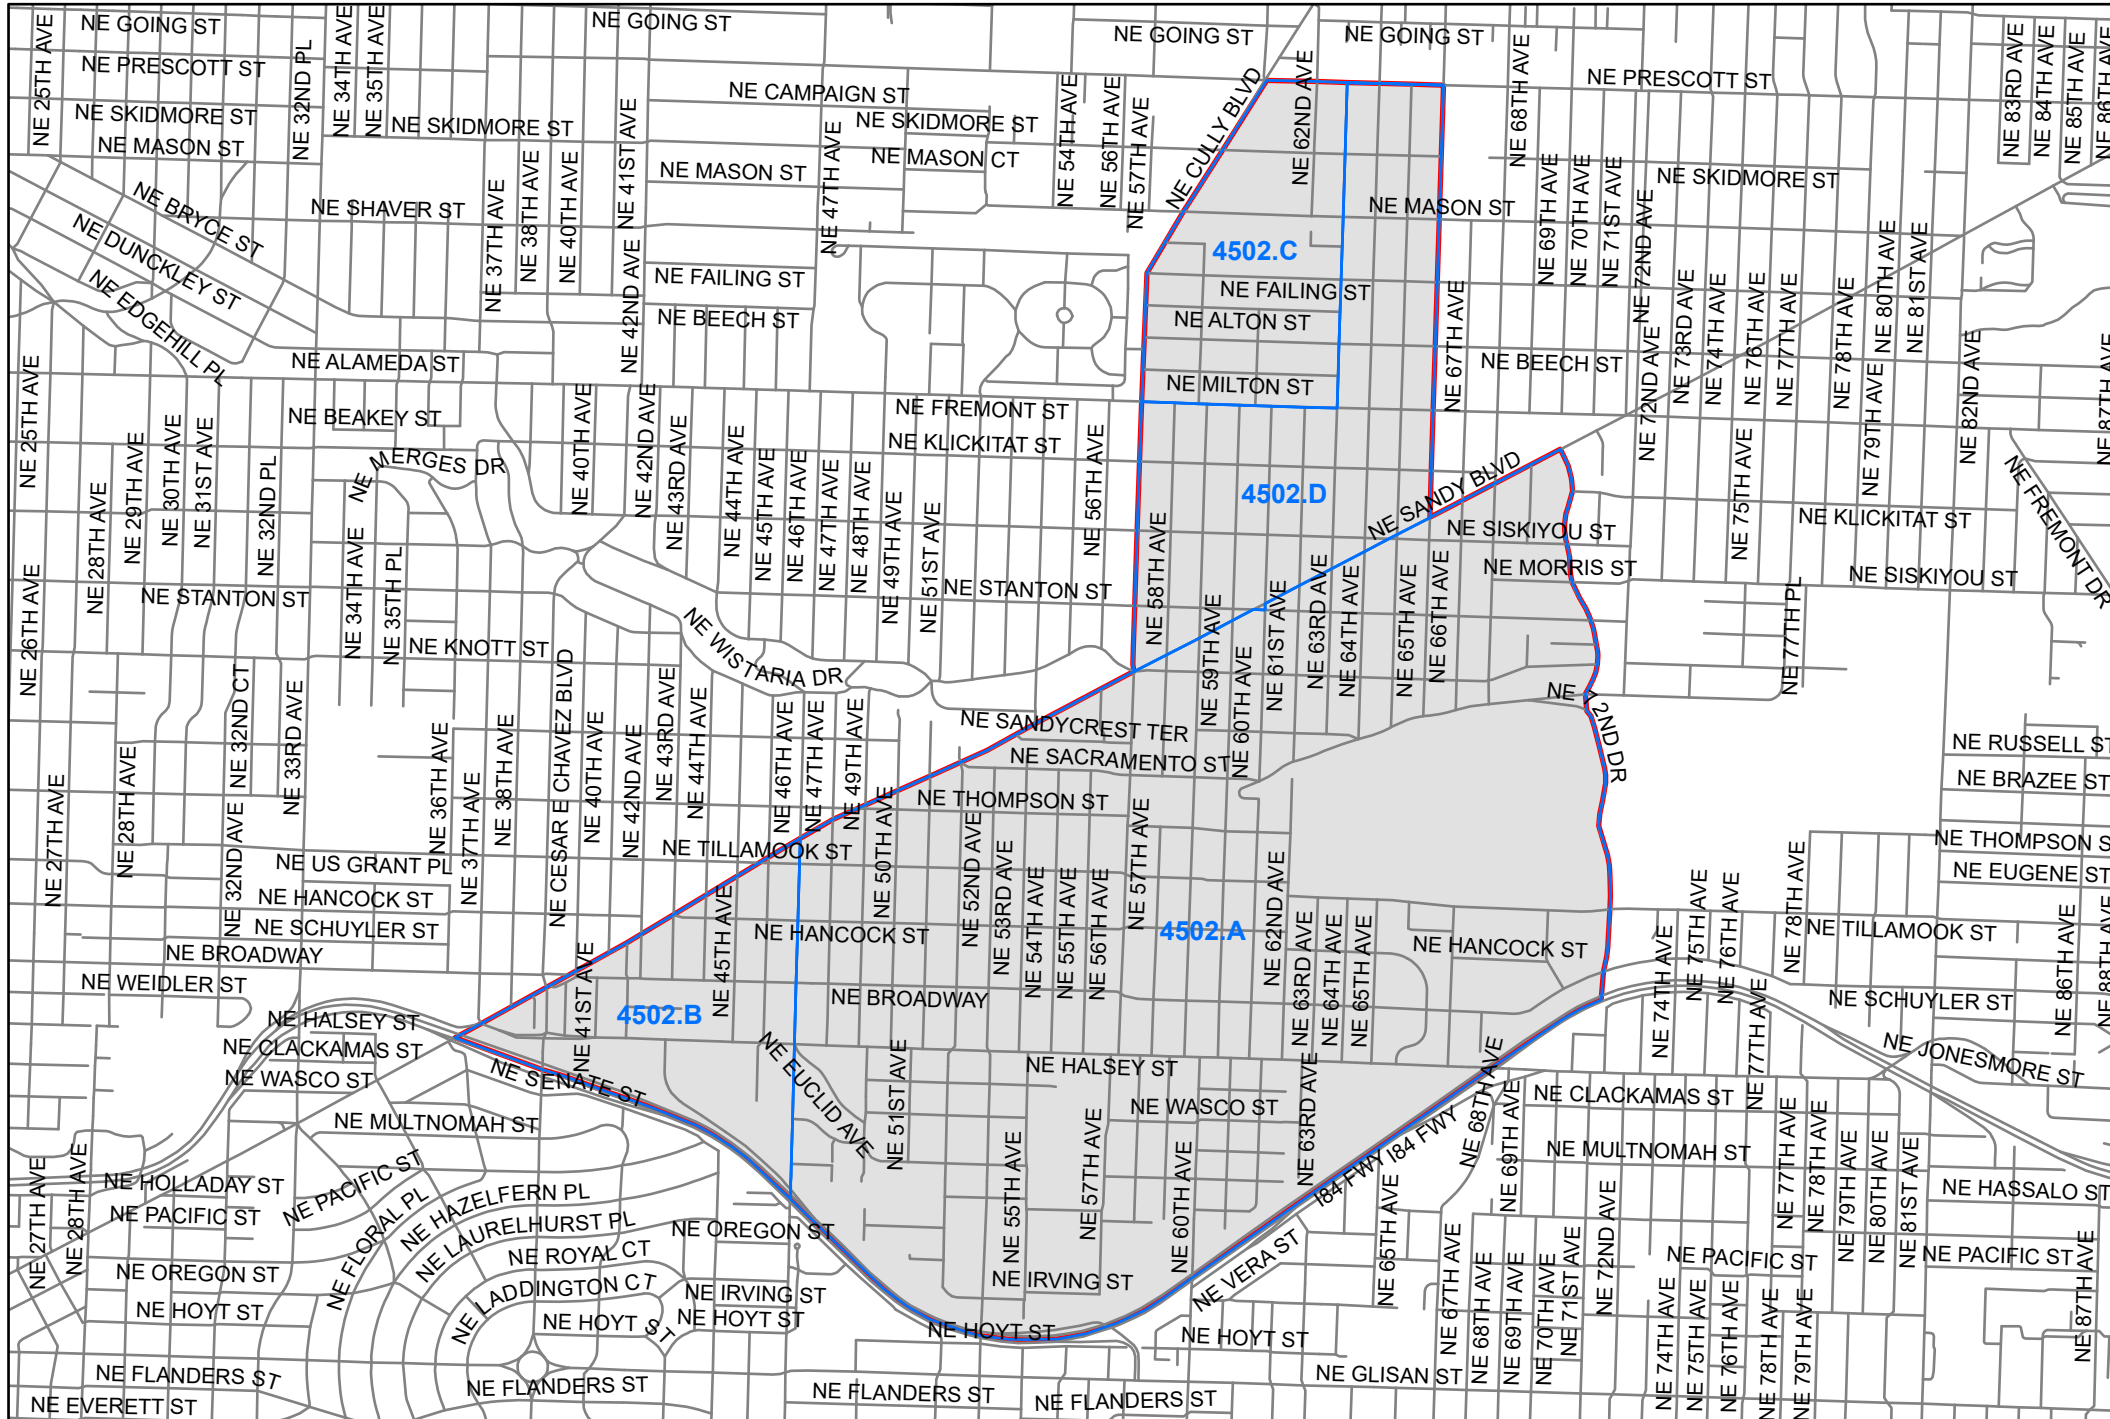

Precinct 4502

Multnomah County Elections Division
 1040 SE Morrison St.
 Portland OR 97214
 503-988-3720
 elections@multco.us
 www.mcelections.org

Disclaimer: This map is for reference use only. Data is derived from multiple sources with varying levels of accuracy.