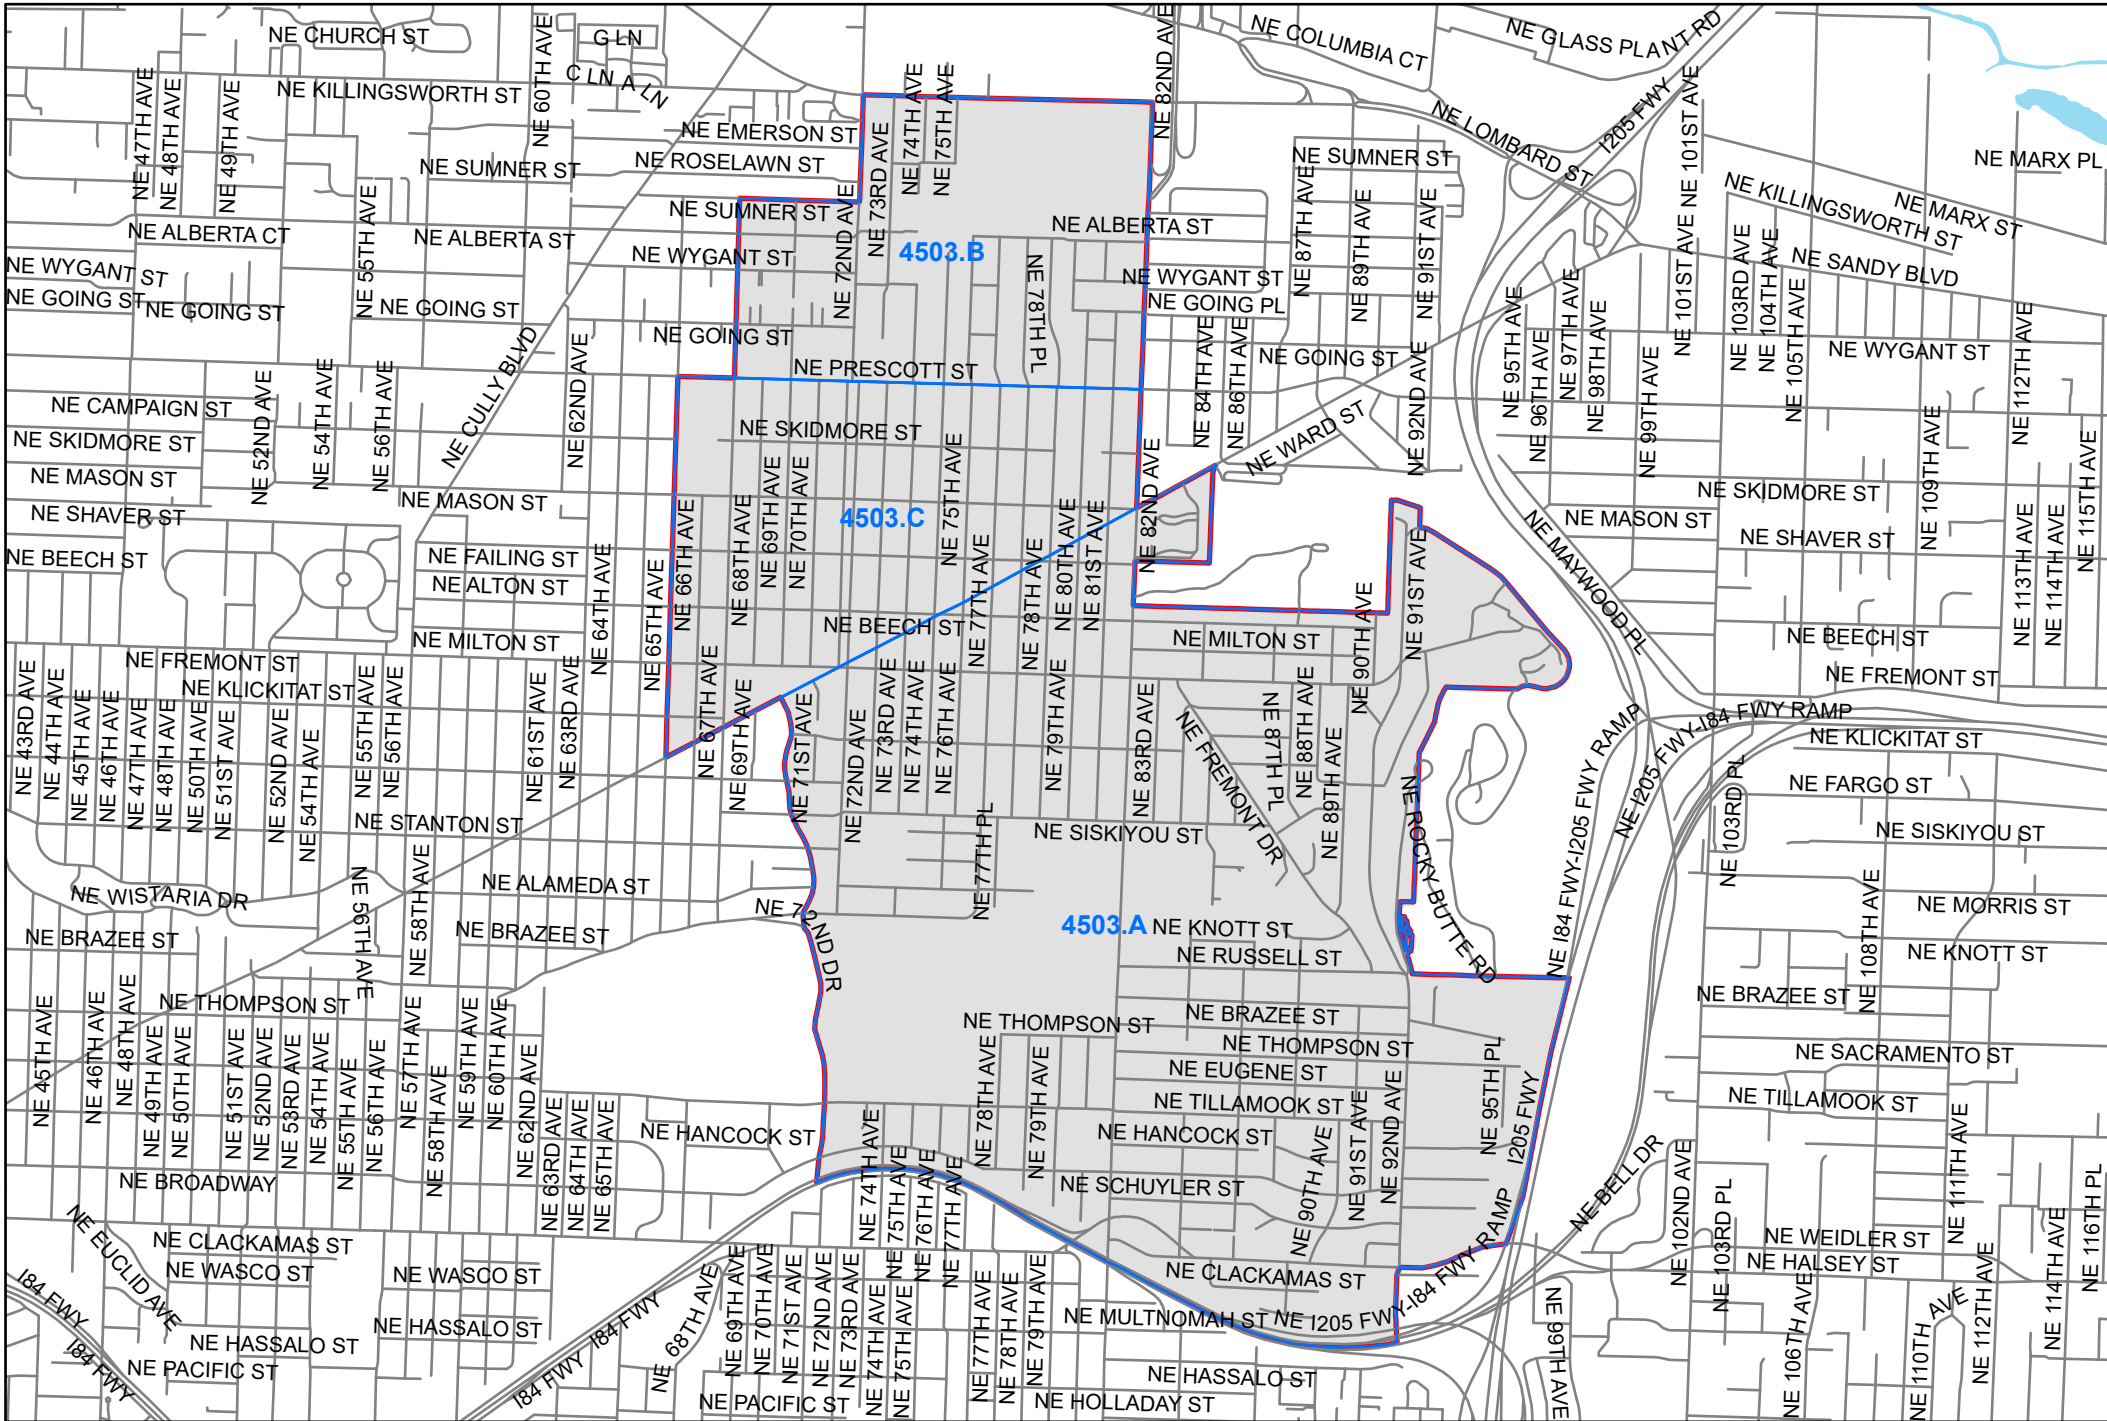

# Precinct 4503

Multnomah County Elections Division  
1040 SE Morrison St.  
Portland OR 97214  
503-988-3720  
elections@multco.us  
www.mcelections.org

Disclaimer: This map is for reference use only.  
Data is derived from multiple sources with varying levels of accuracy.