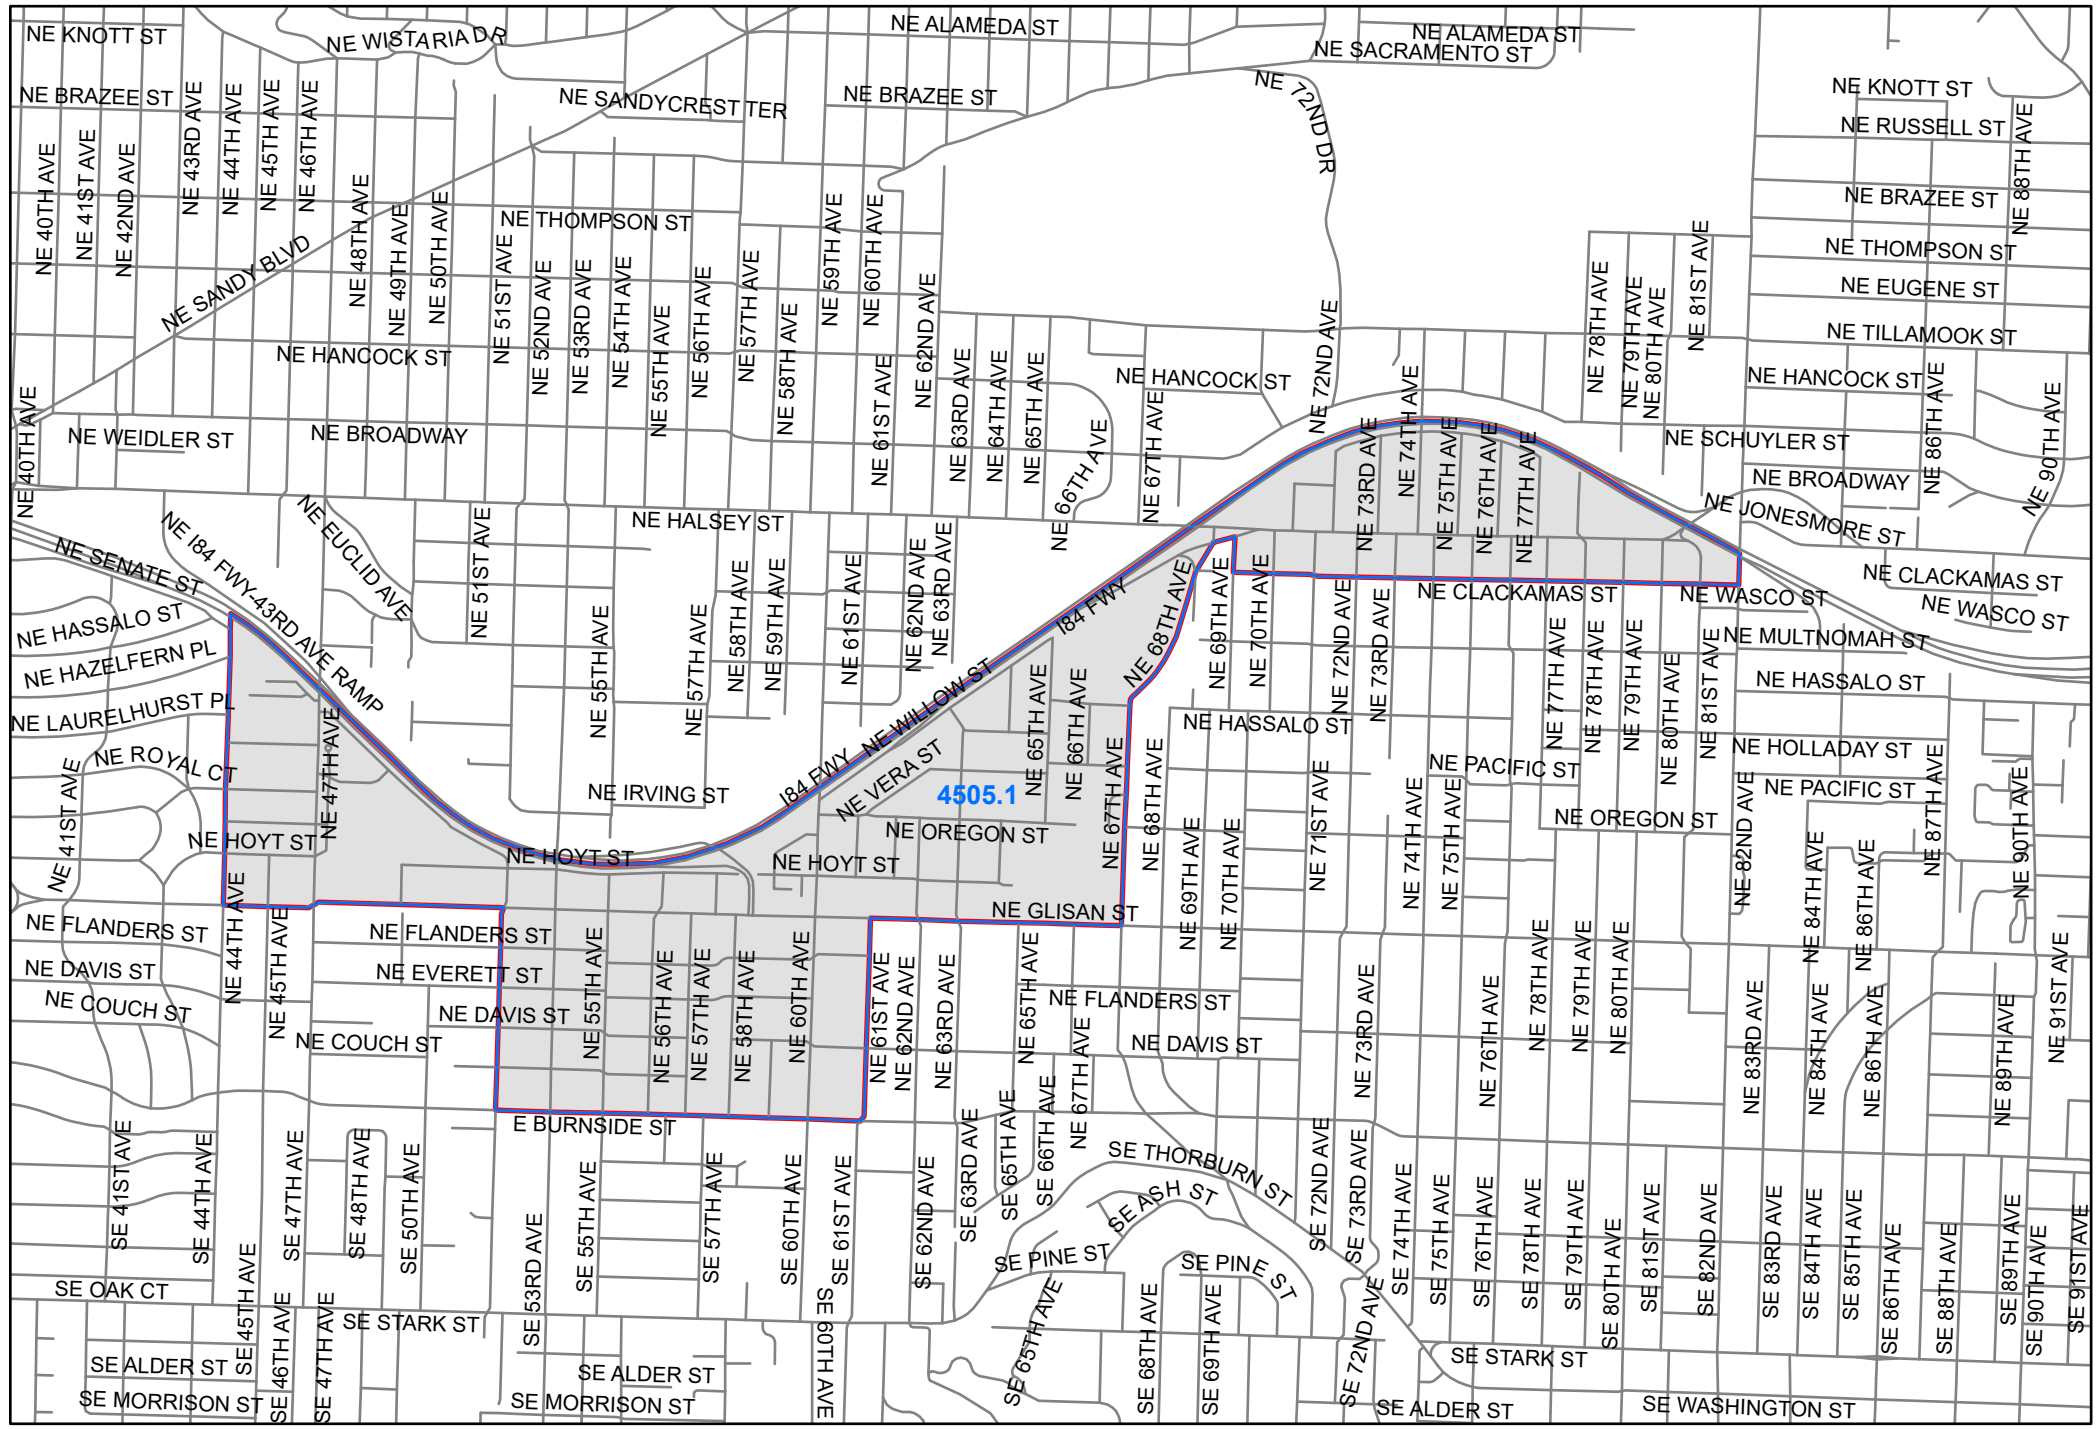

Precinct 4505

Multnomah County Elections Division
1040 SE Morrison St.
Portland OR 97214
503-988-3720
elections@multco.us
www.mcelections.org

Disclaimer: This map is for reference use only. Data is derived from multiple sources with varying levels of accuracy.