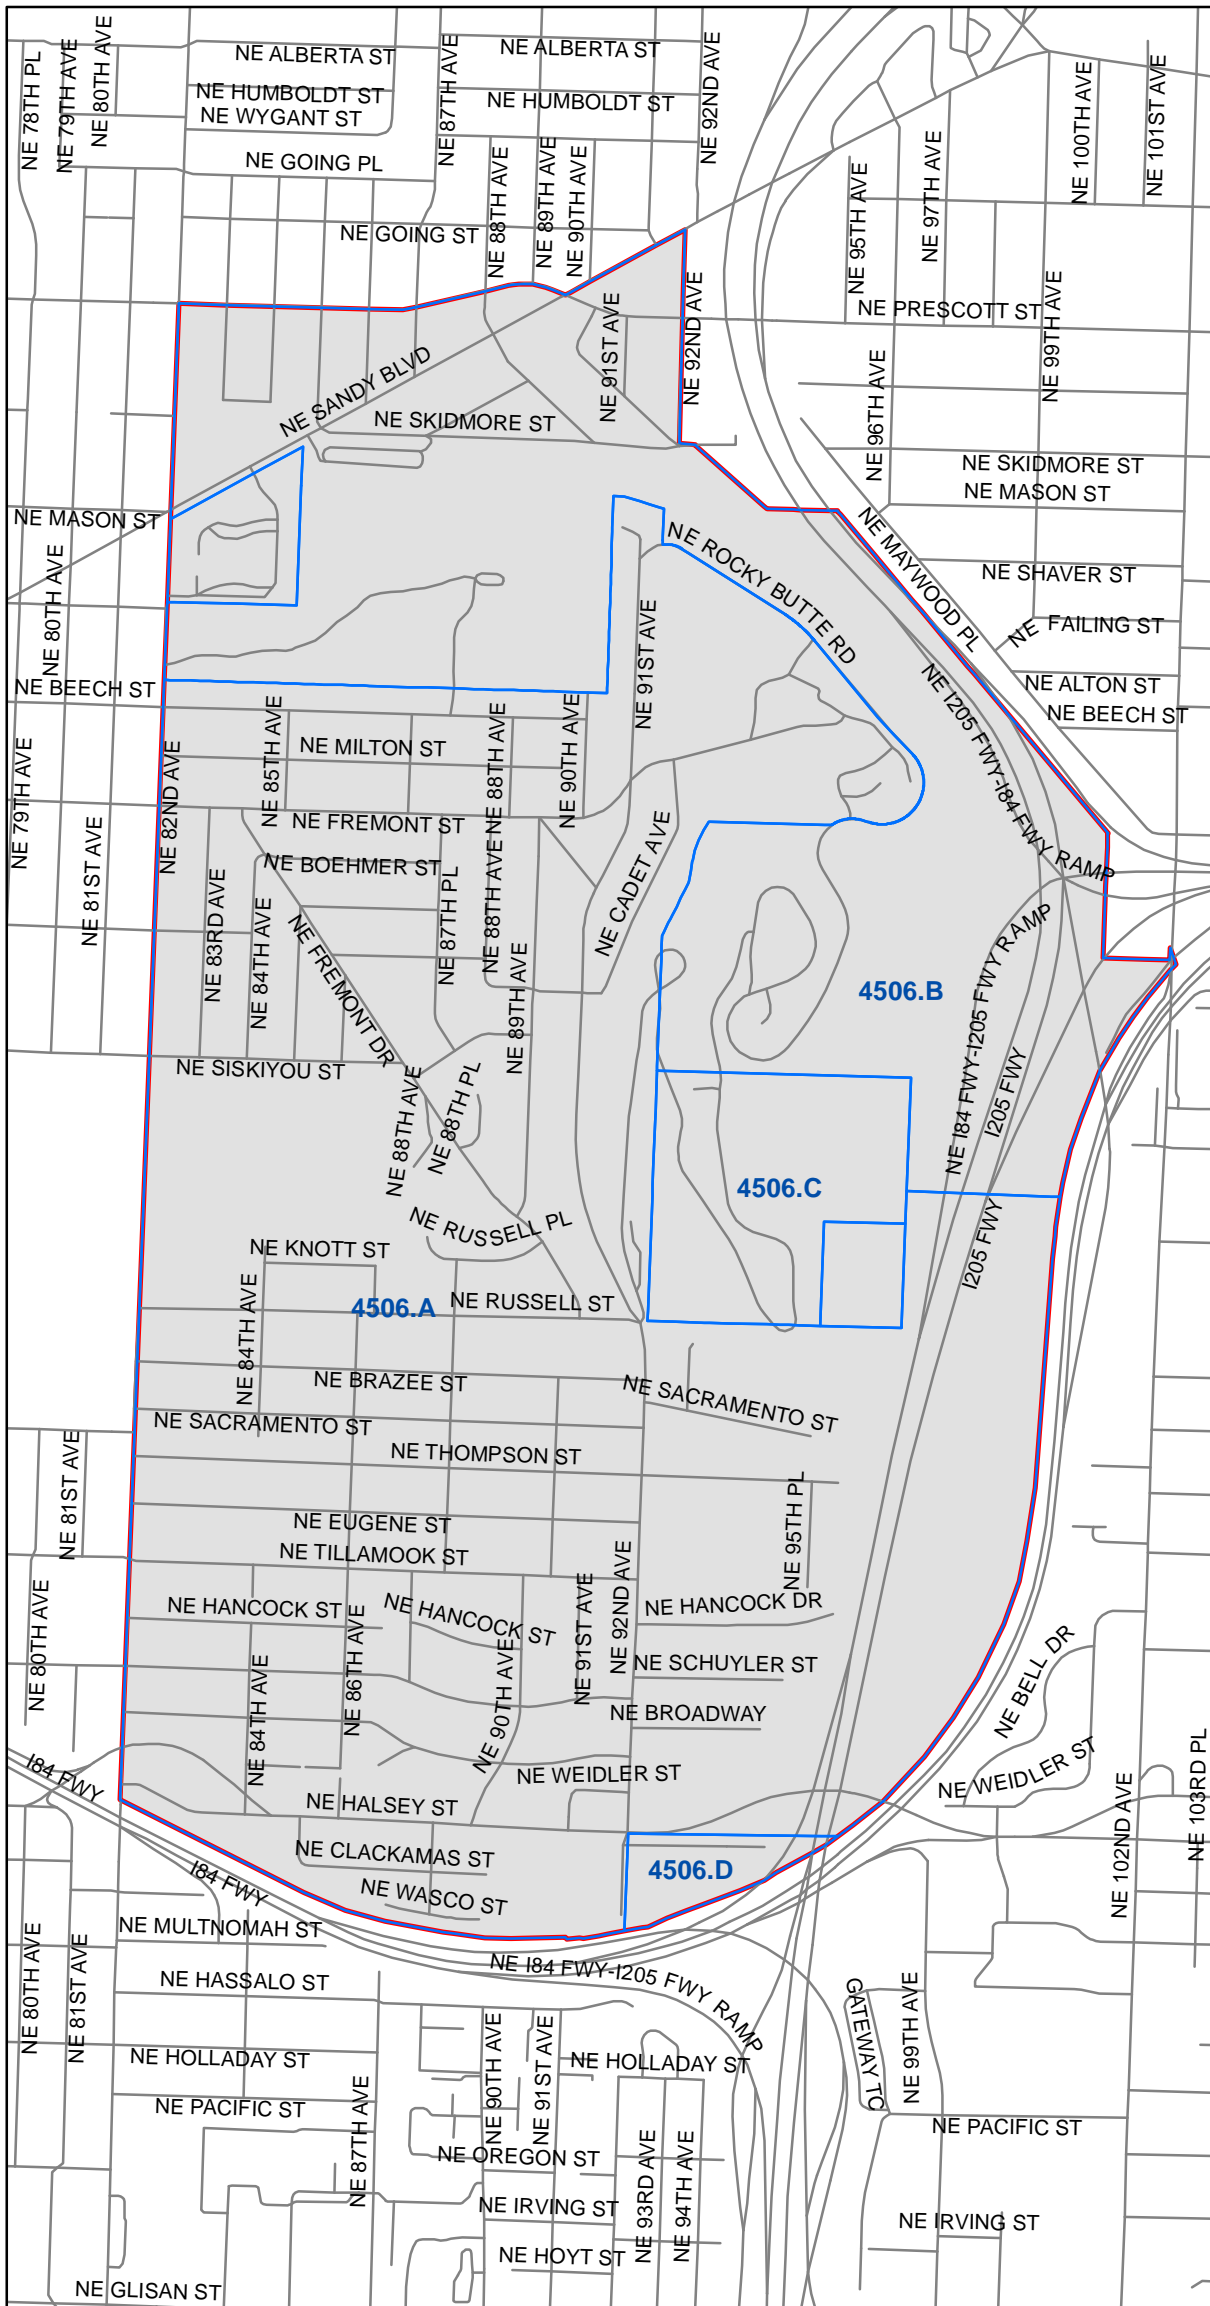

# Precinct 4506

Multnomah County Elections Division  
 1040 SE Morrison St.  
 Portland OR 97214  
 503-988-3720  
 elections@multco.us  
 www.mcelections.org

Disclaimer: This map is for reference use only. Data is derived from multiple sources with varying levels of accuracy.