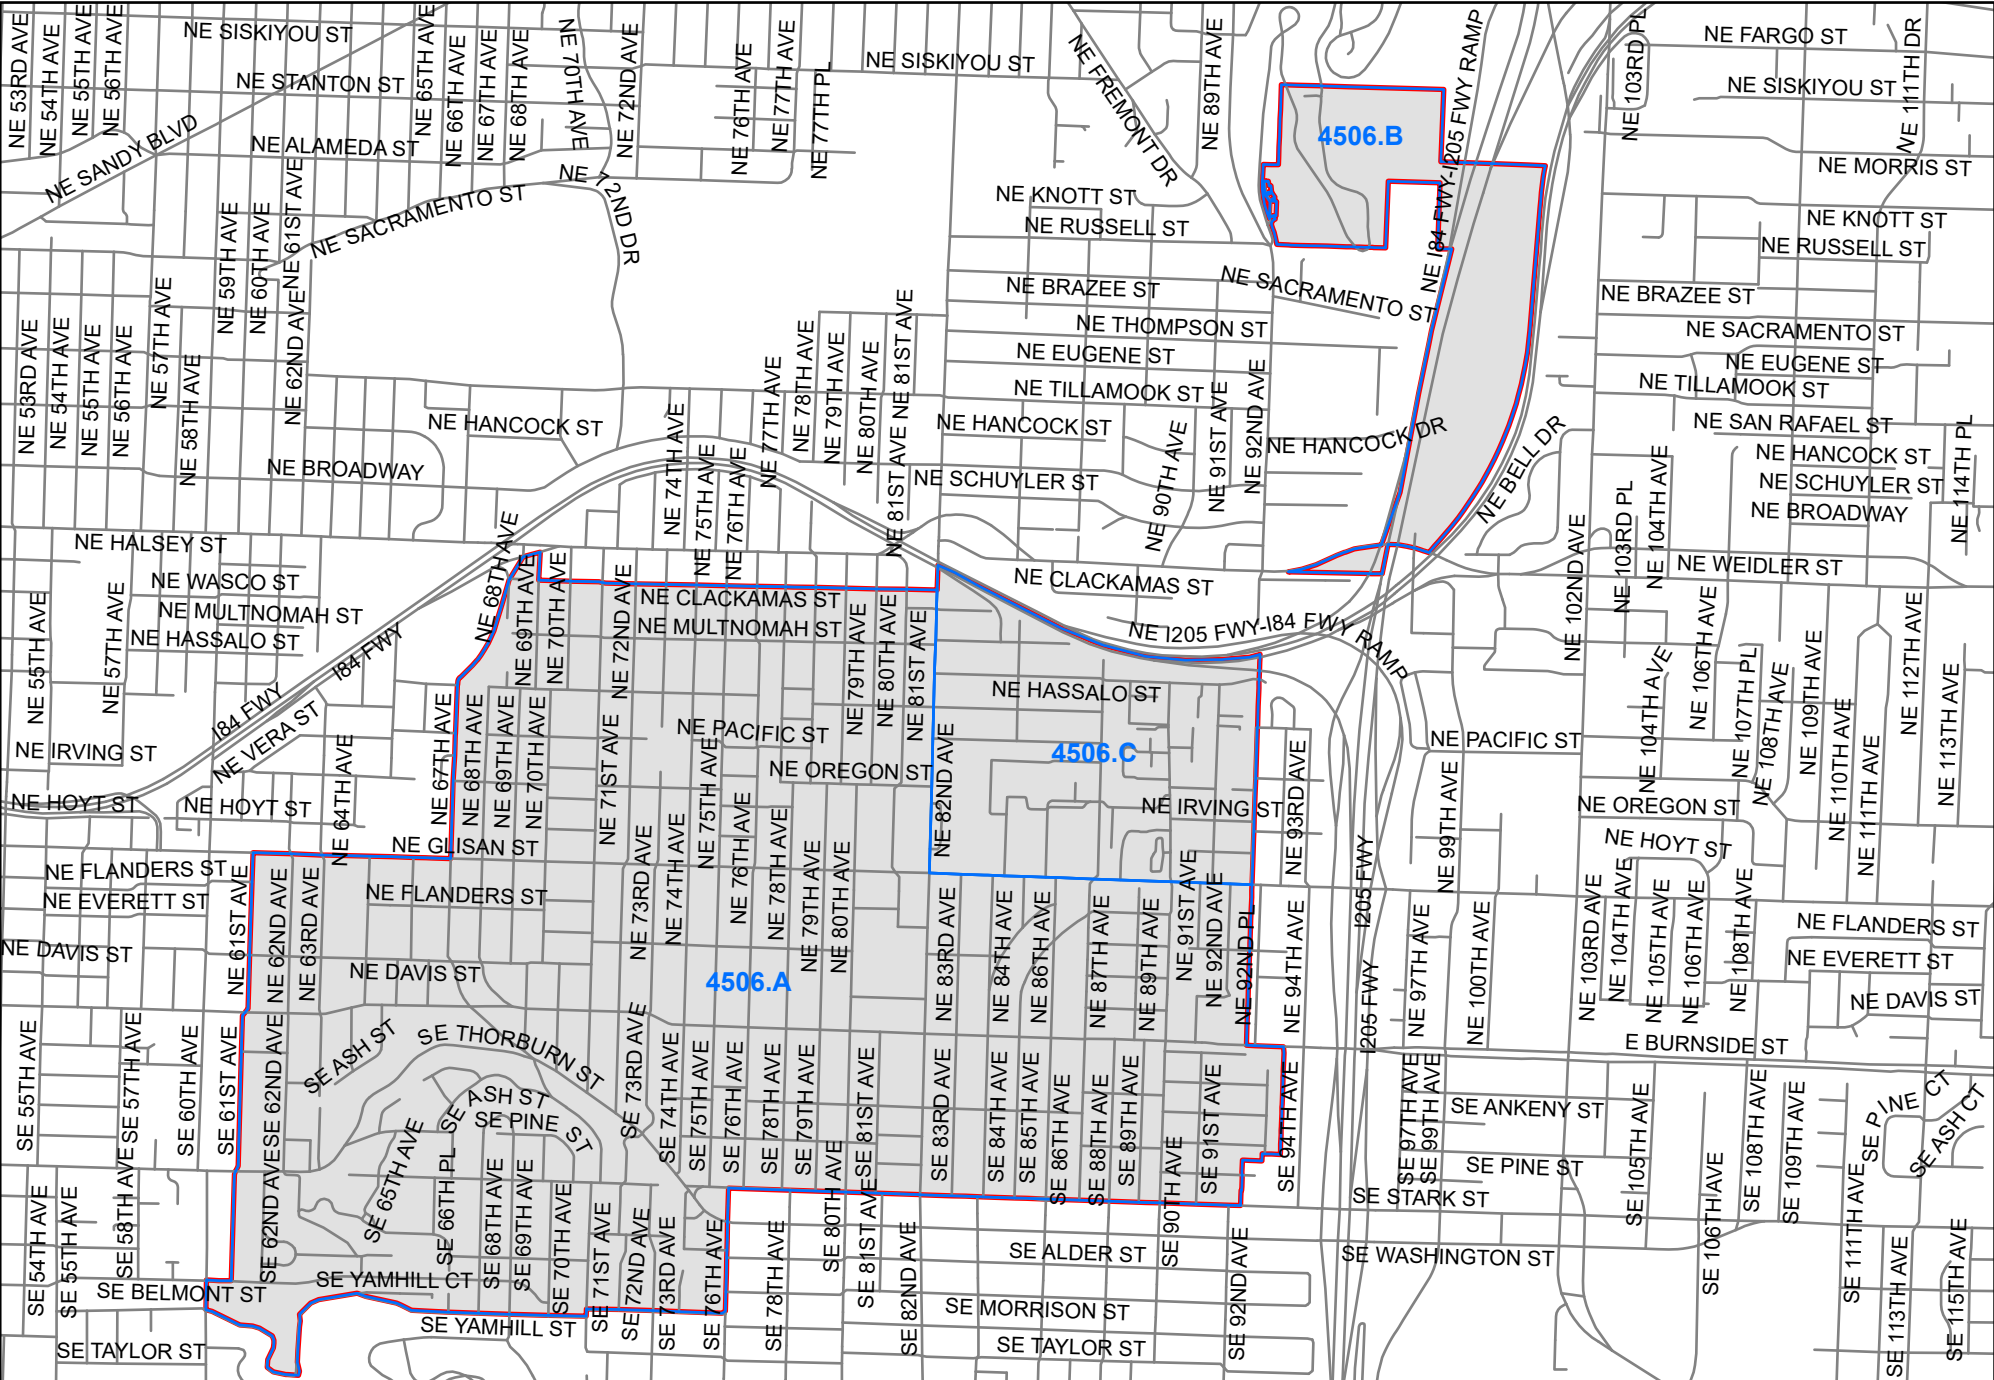

# Precinct 4506

**Multnomah County Elections Division**  
1040 SE Morrison St.  
Portland OR 97214  
503-988-3720  
elections@multco.us  
www.mcelections.org

**Disclaimer:** This map is for reference use only. Data is derived from multiple sources with varying levels of accuracy.