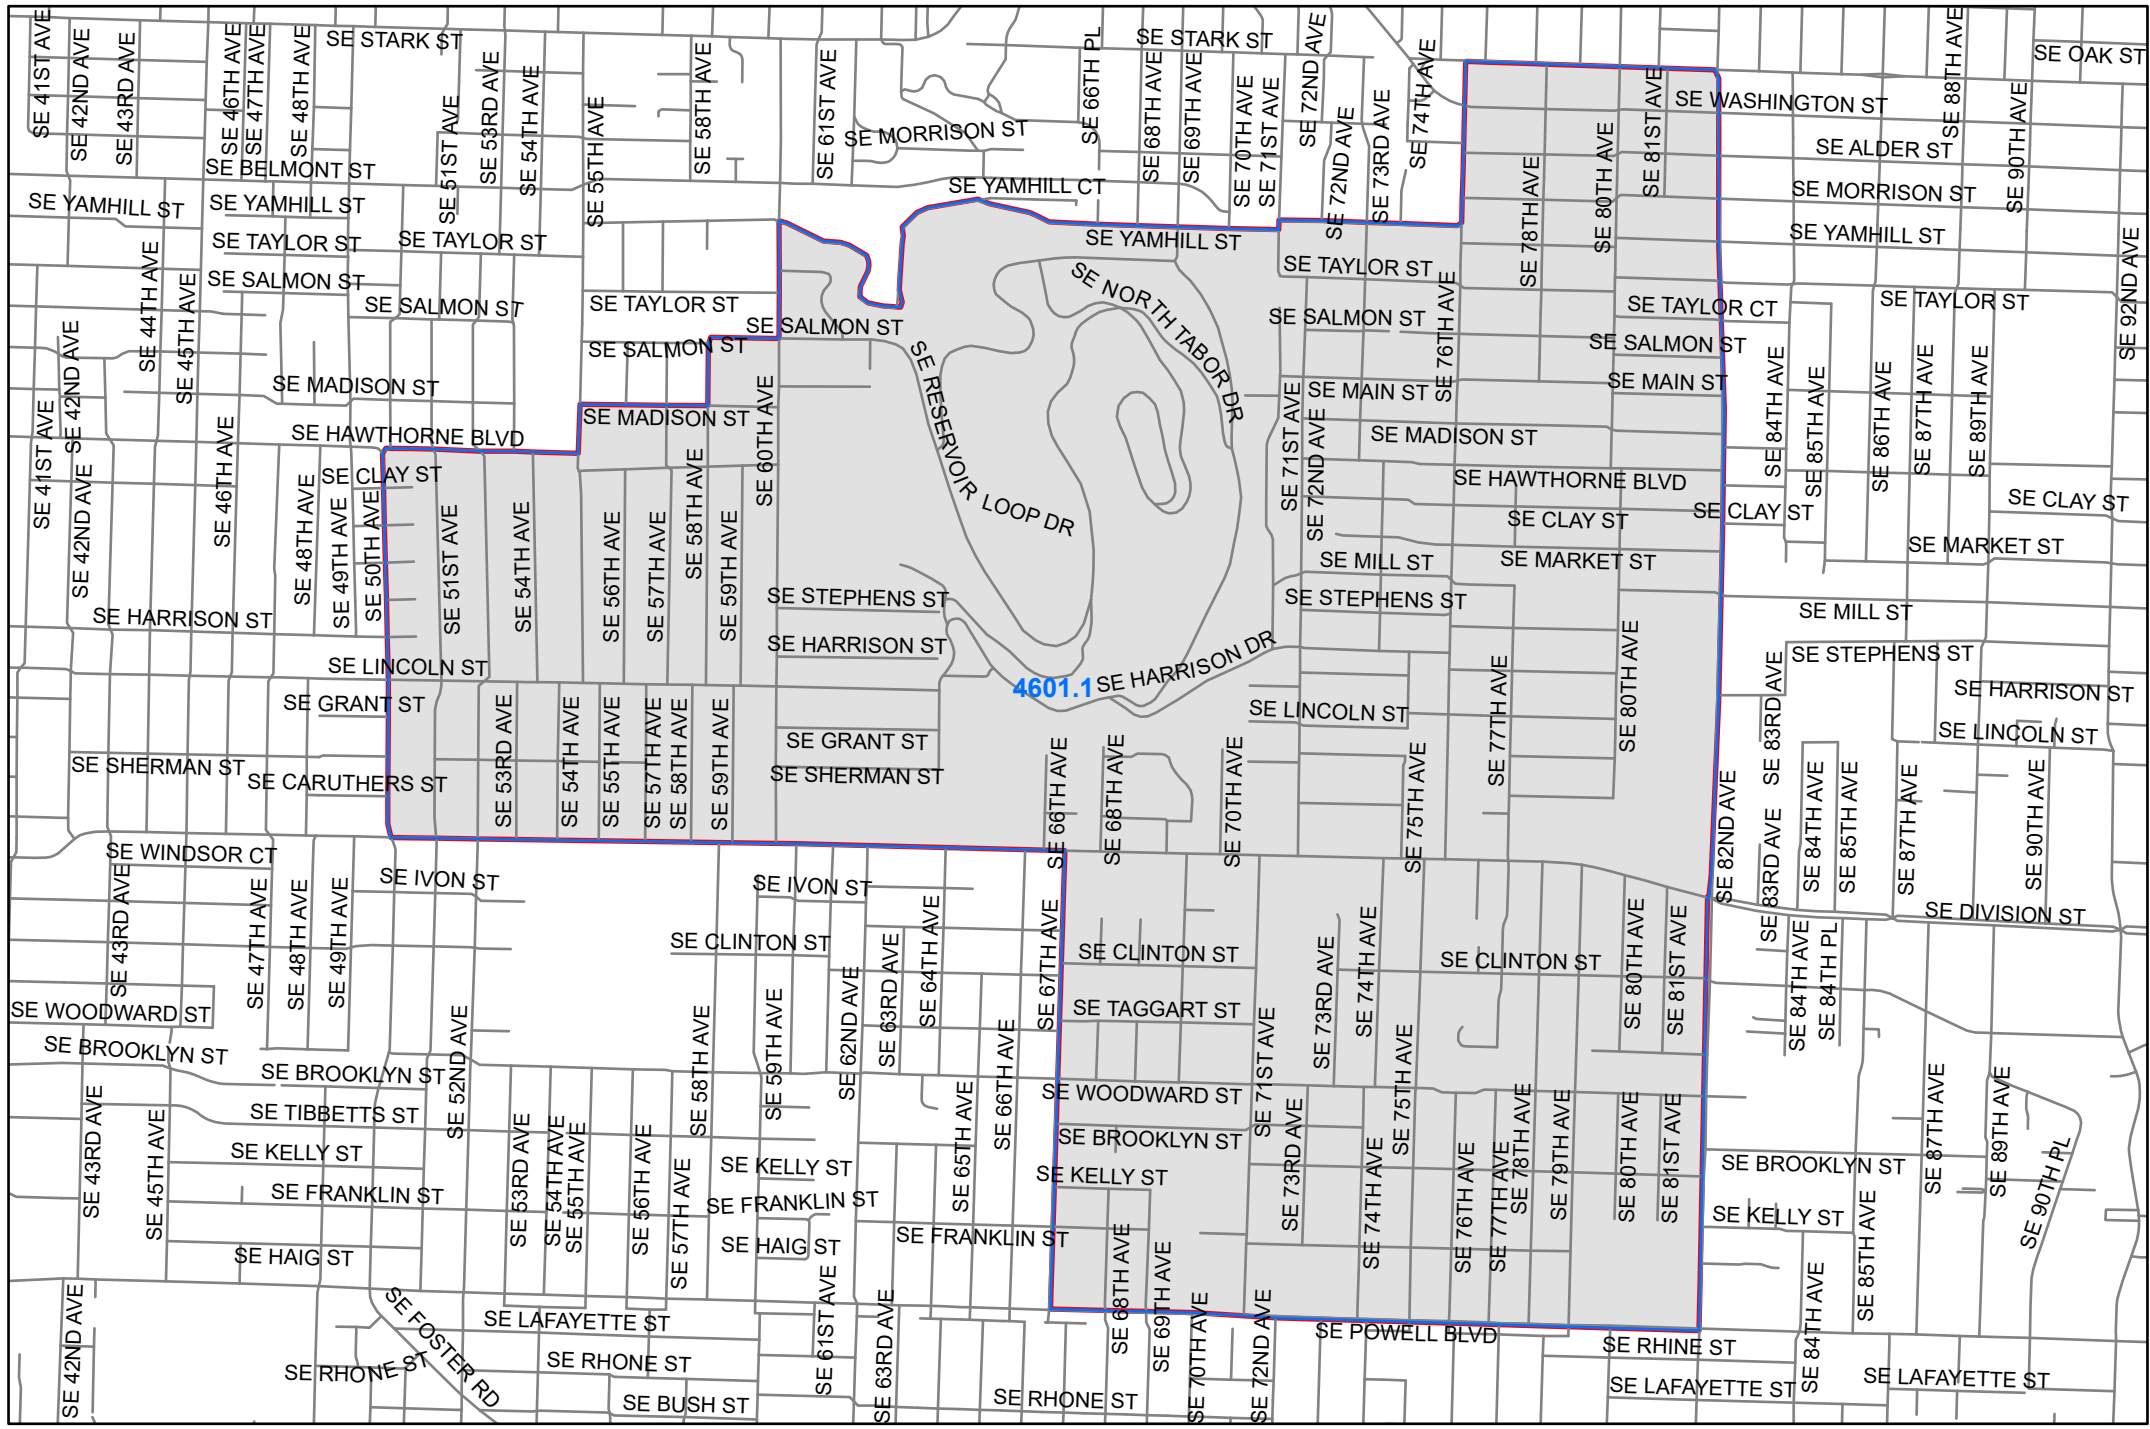

Precinct 4601

Multnomah County Elections Division
 1040 SE Morrison St.
 Portland OR 97214
 503-988-3720
 elections@multco.us
 www.mcelections.org

Disclaimer: This map is for reference use only.
 Data is derived from multiple sources with varying levels of accuracy.

FIRST_PREC NewPrecinctwSplit
■ 4601 ■ 4601.1

Last updated: 10/29/2024