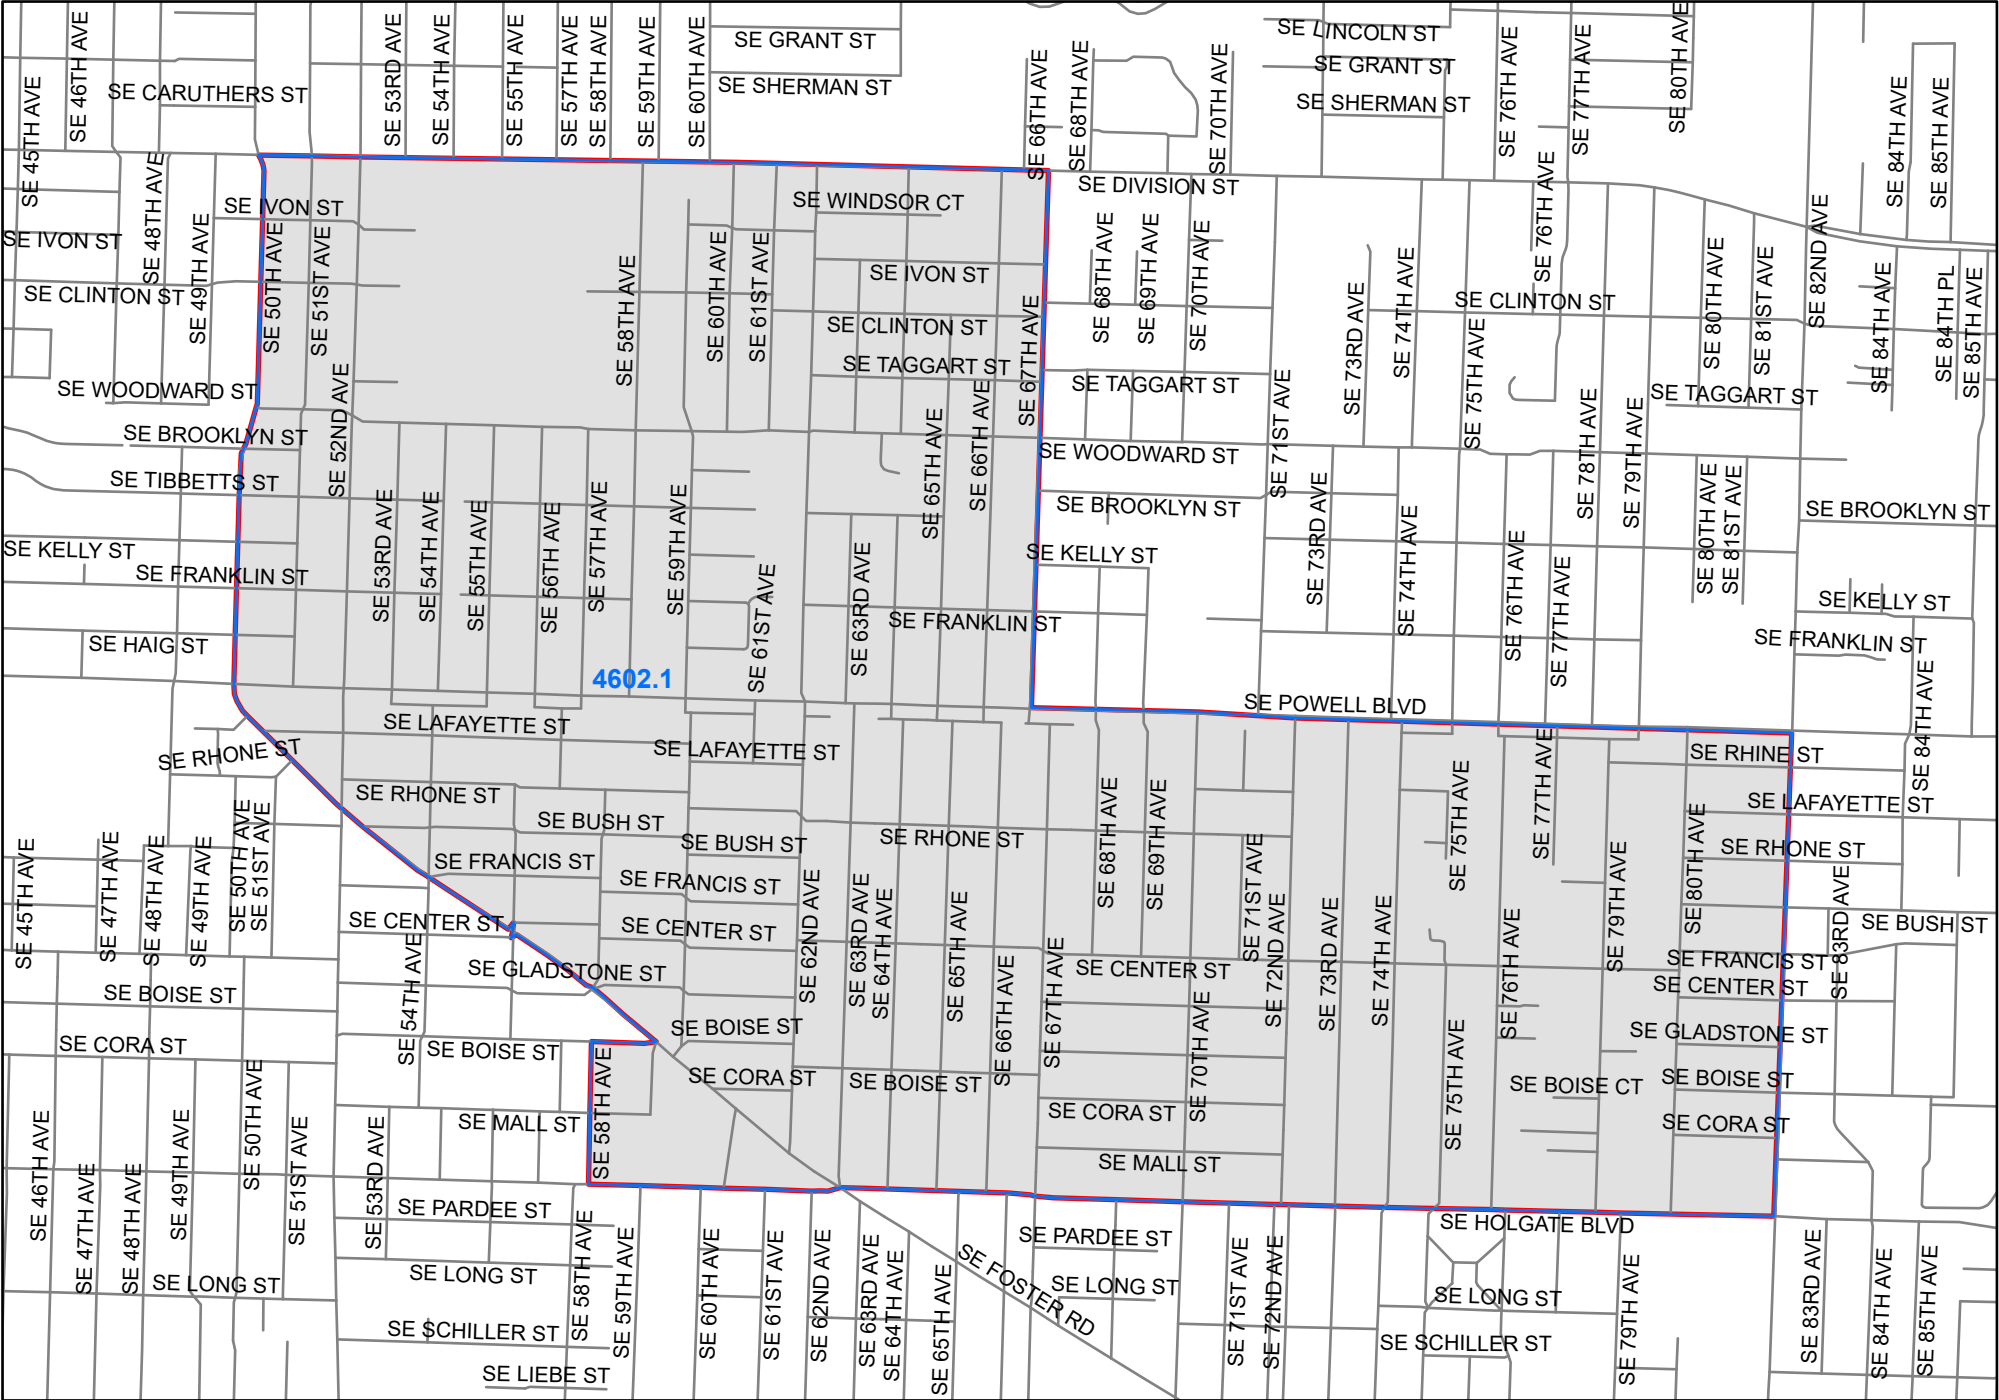

# Precinct 4602

**Multnomah County Elections Division**  
1040 SE Morrison St.  
Portland OR 97214  
503-988-3720  
elections@multco.us  
www.mcelections.org

Disclaimer: This map is for reference use only. Data is derived from multiple sources with varying levels of accuracy.