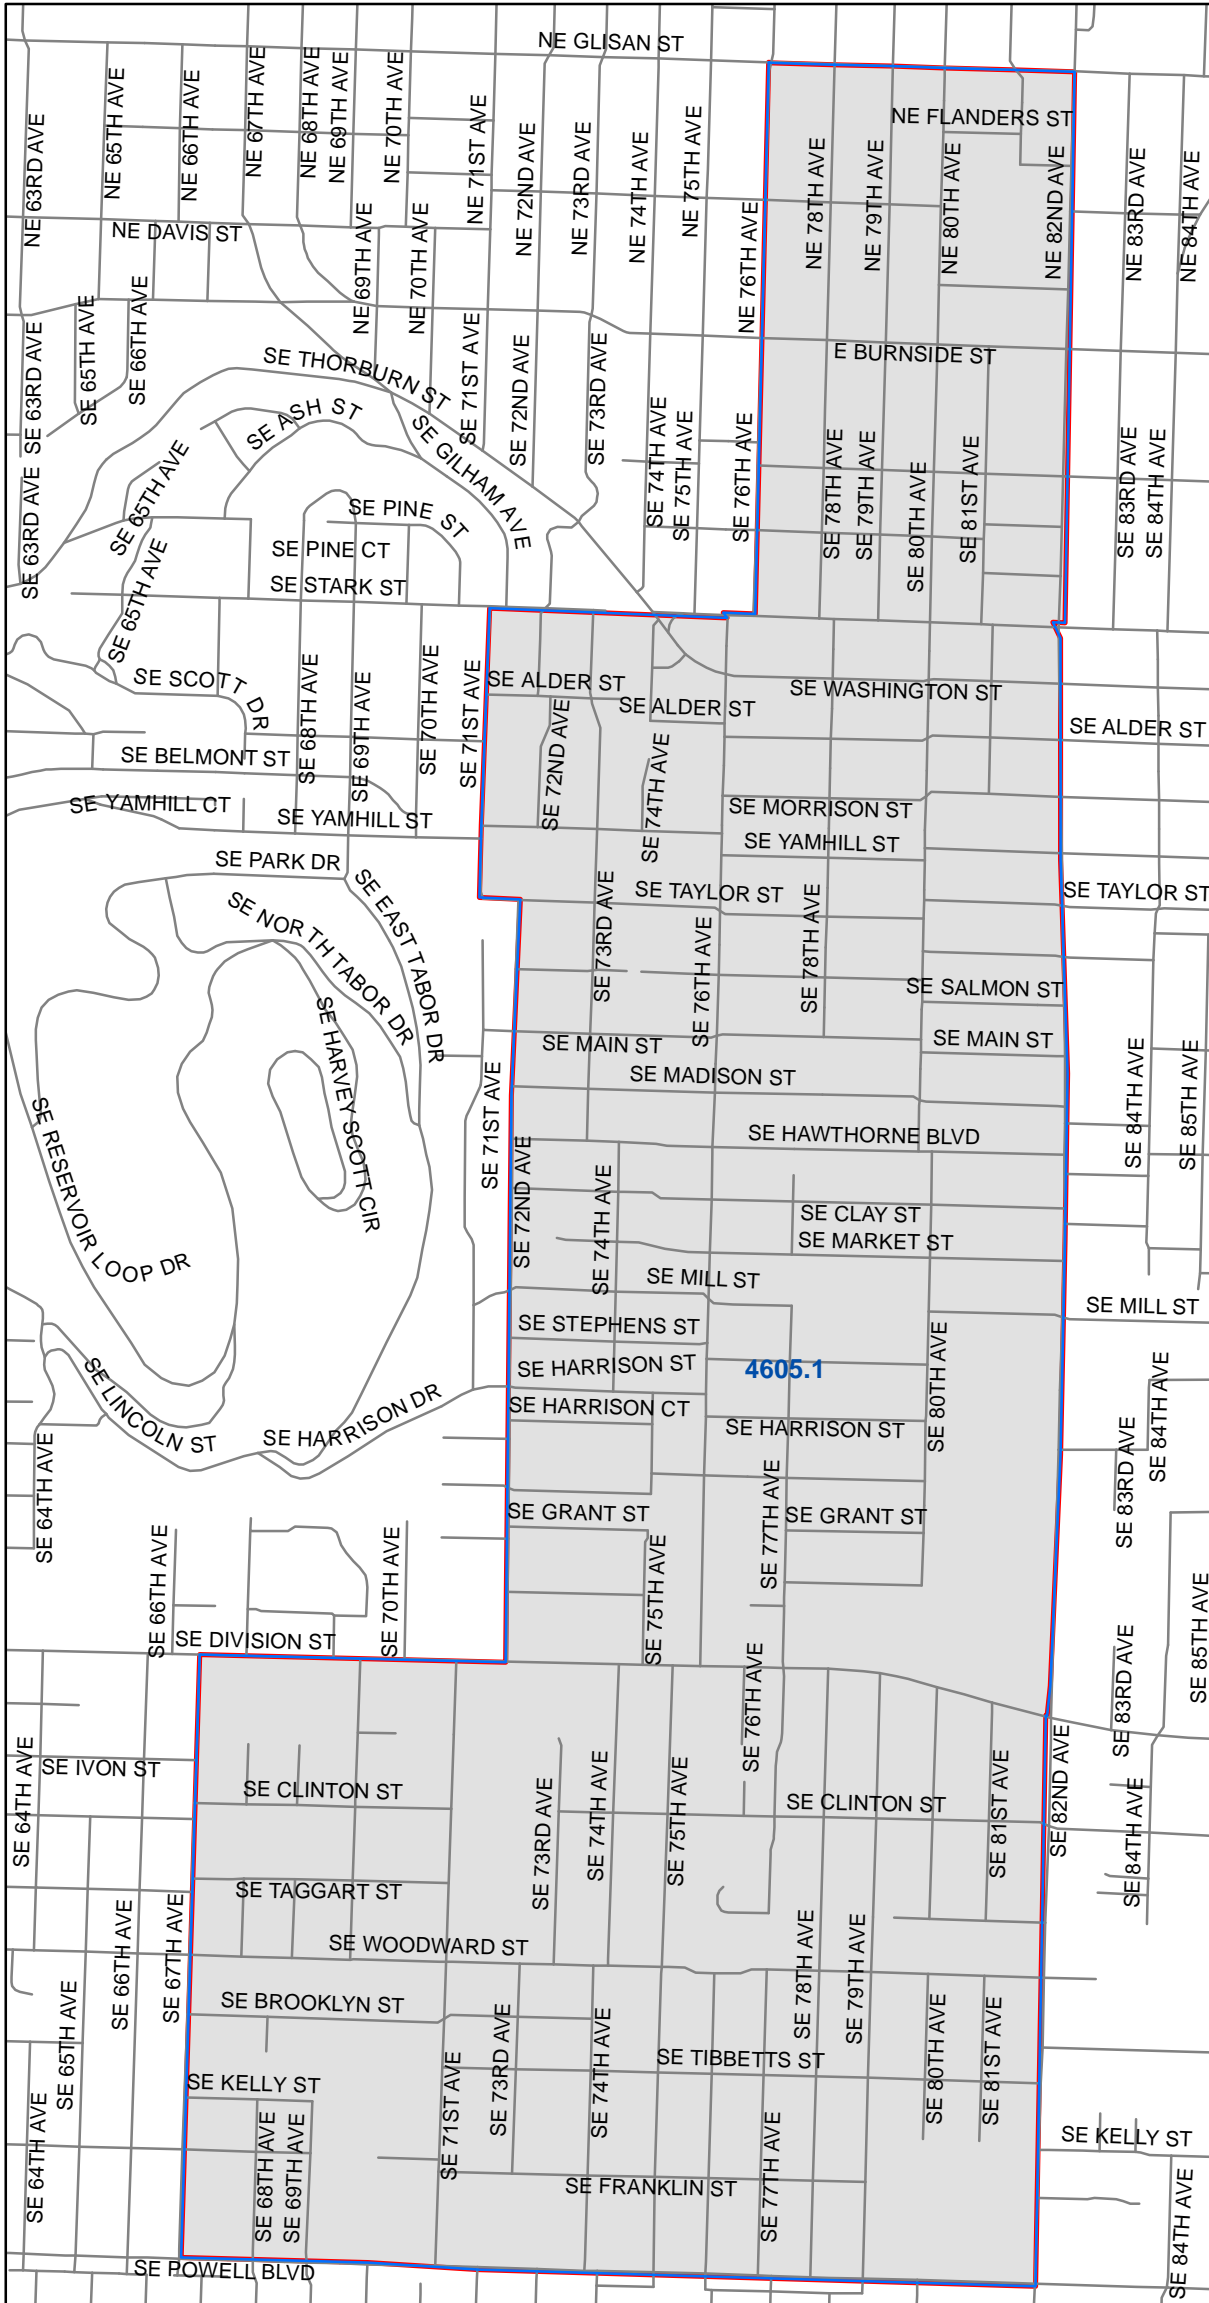

# Precinct 4605

Multnomah County Elections Division  
 1040 SE Morrison St.  
 Portland OR 97214  
 503-988-3720  
 elections@multco.us  
 www.mcelections.org

Disclaimer: This map is for reference use only. Data is derived from multiple sources with varying levels of accuracy.