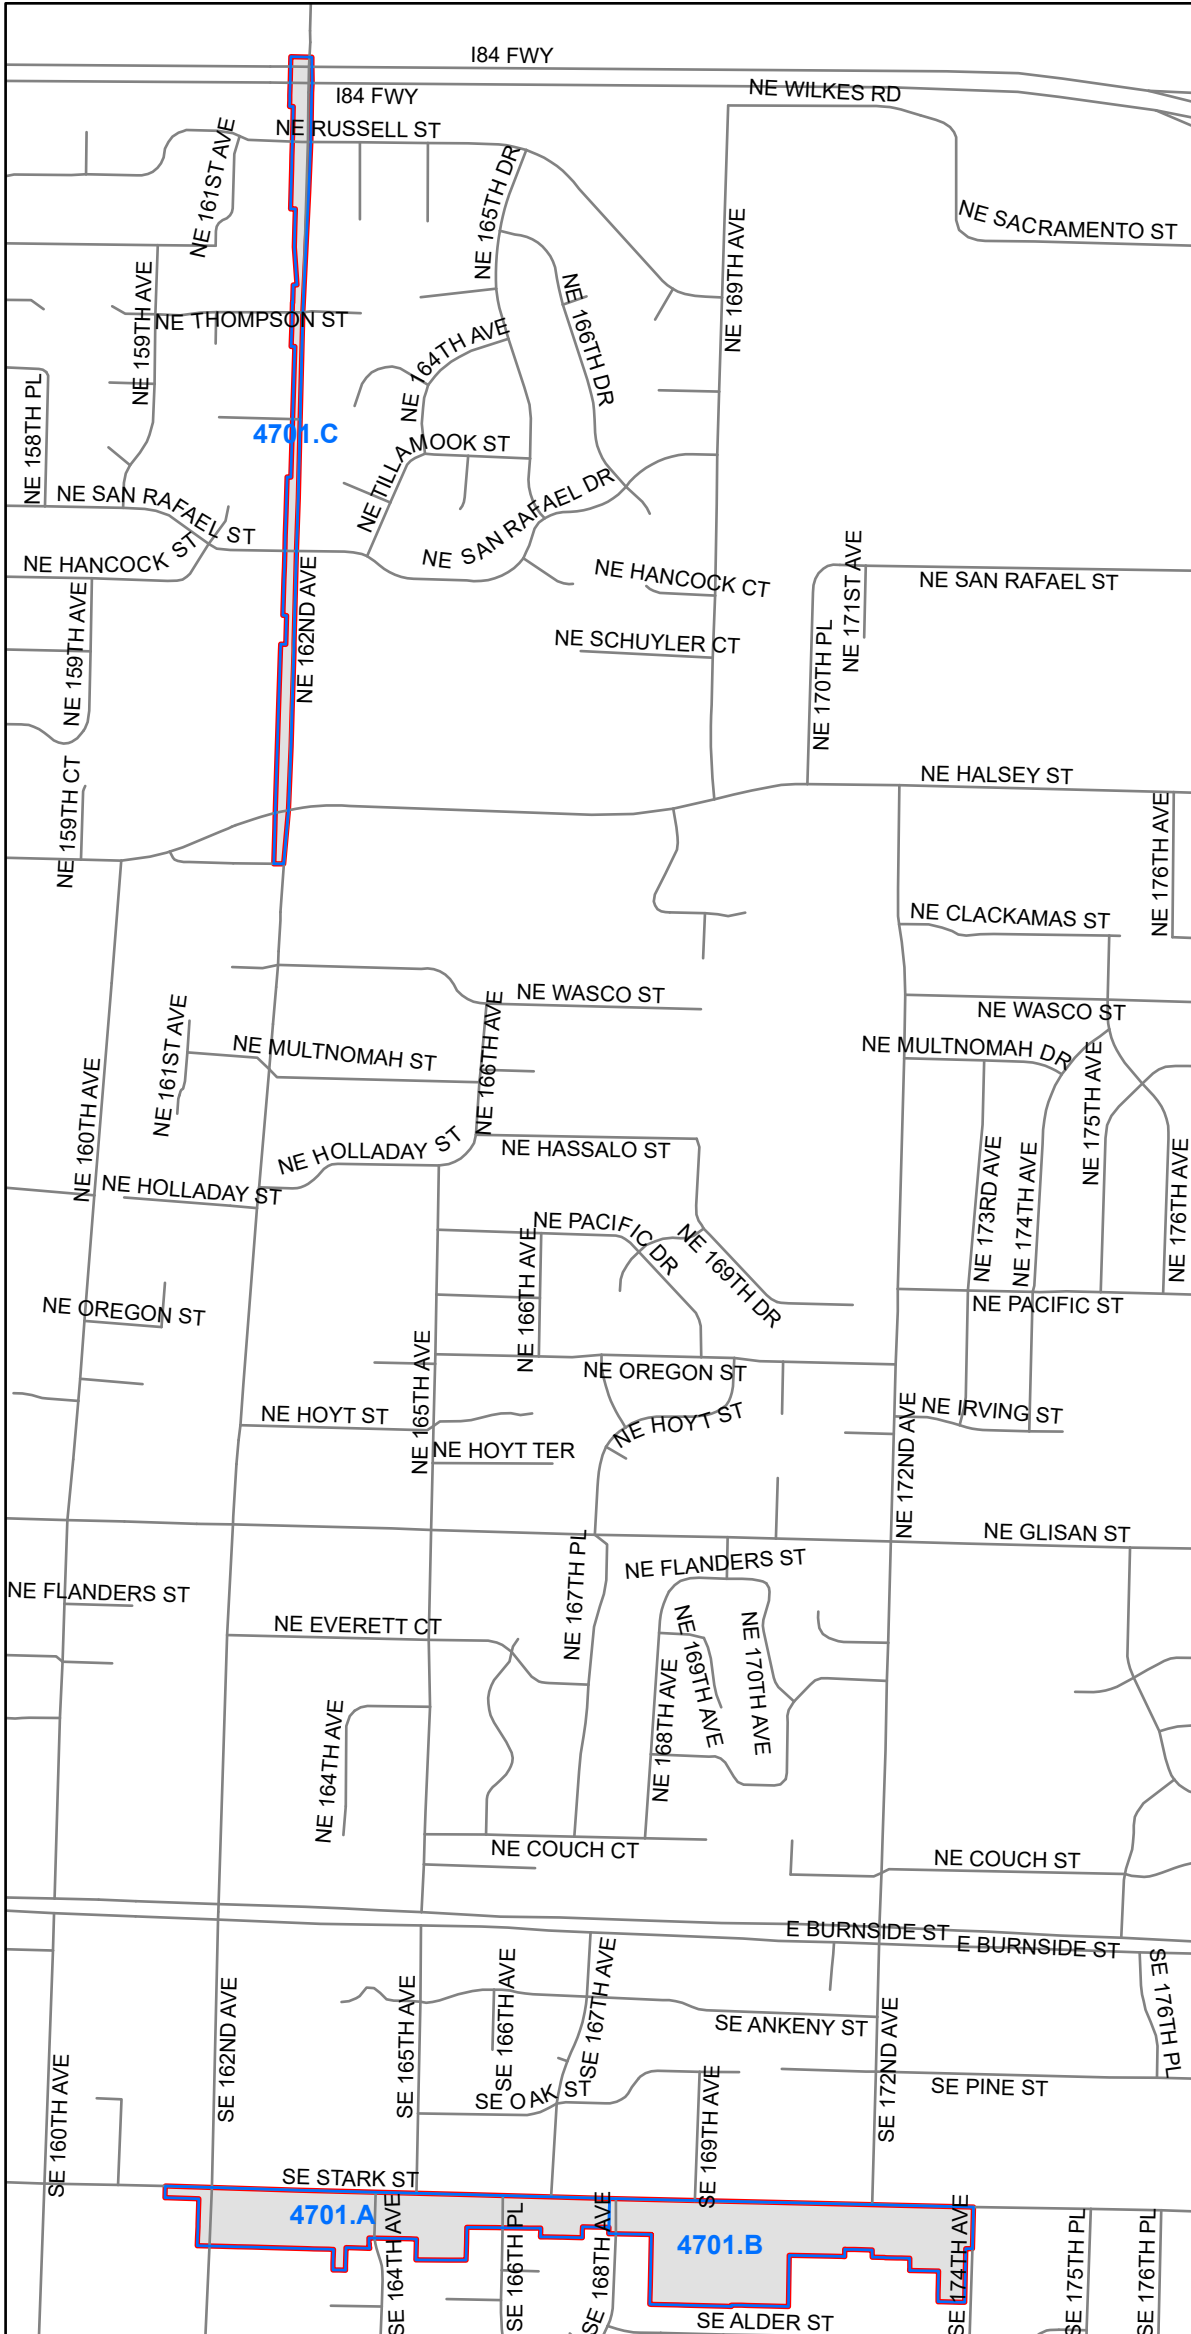

# Precinct 4701

**Multnomah County**  
 Elections Division  
 1040 SE Morrison St.  
 Portland OR 97214  
 503-988-3720  
 elections@multco.us  
 www.mcelections.org

Disclaimer: This map is for reference use only. Data is derived from multiple sources with varying levels of accuracy.