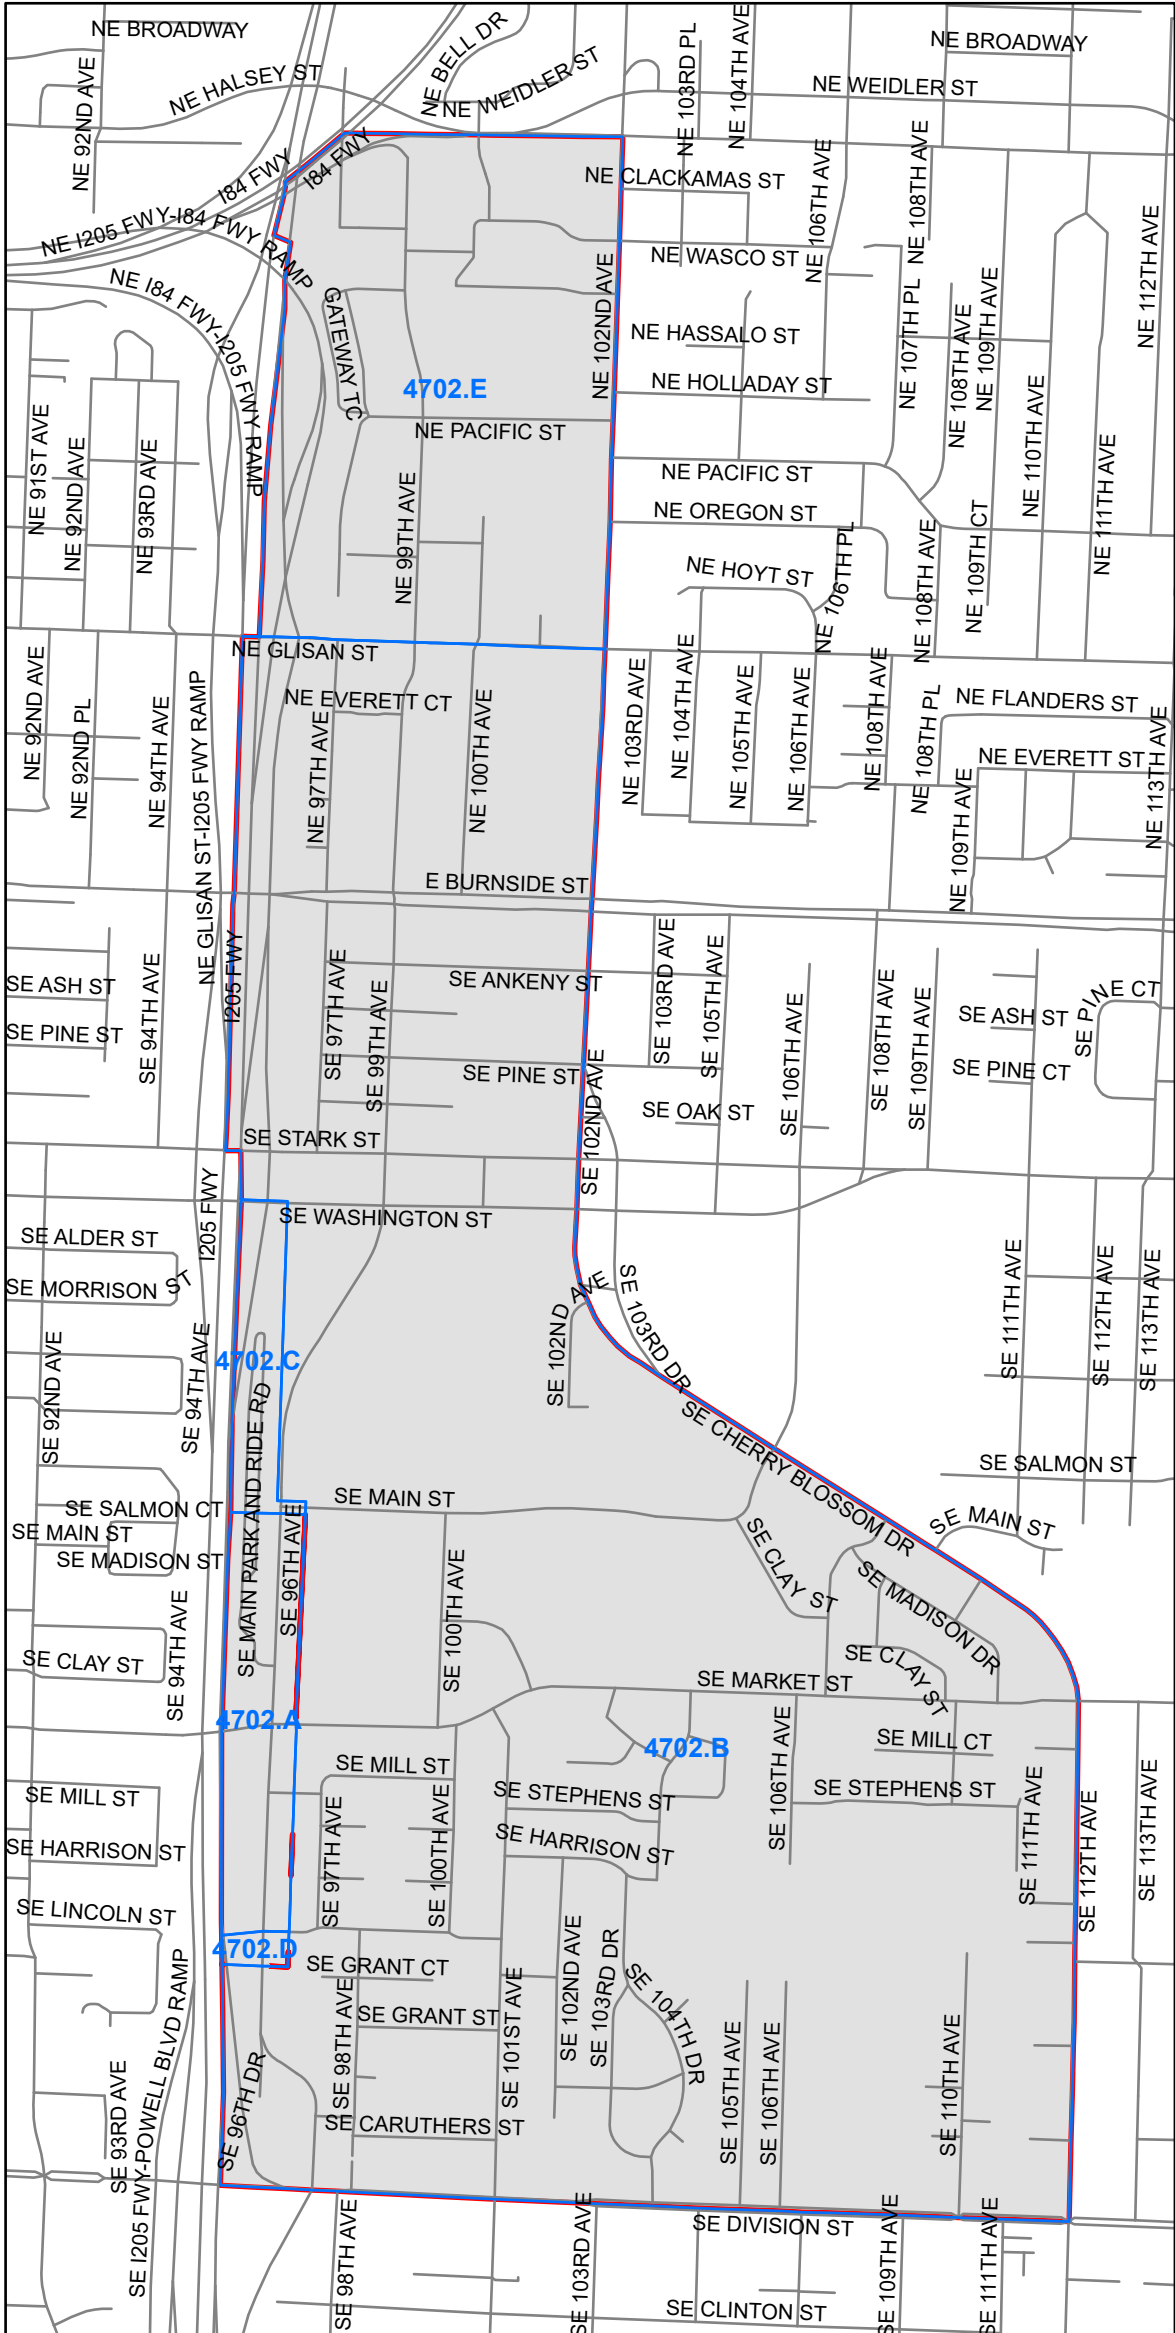

# Precinct 4702

**Multnomah County Elections Division**  
 1040 SE Morrison St.  
 Portland OR 97214  
 503-988-3720  
 elections@multco.us  
 www.mcelections.org

**Disclaimer:** This map is for reference use only. Data is derived from multiple sources with varying levels of accuracy.