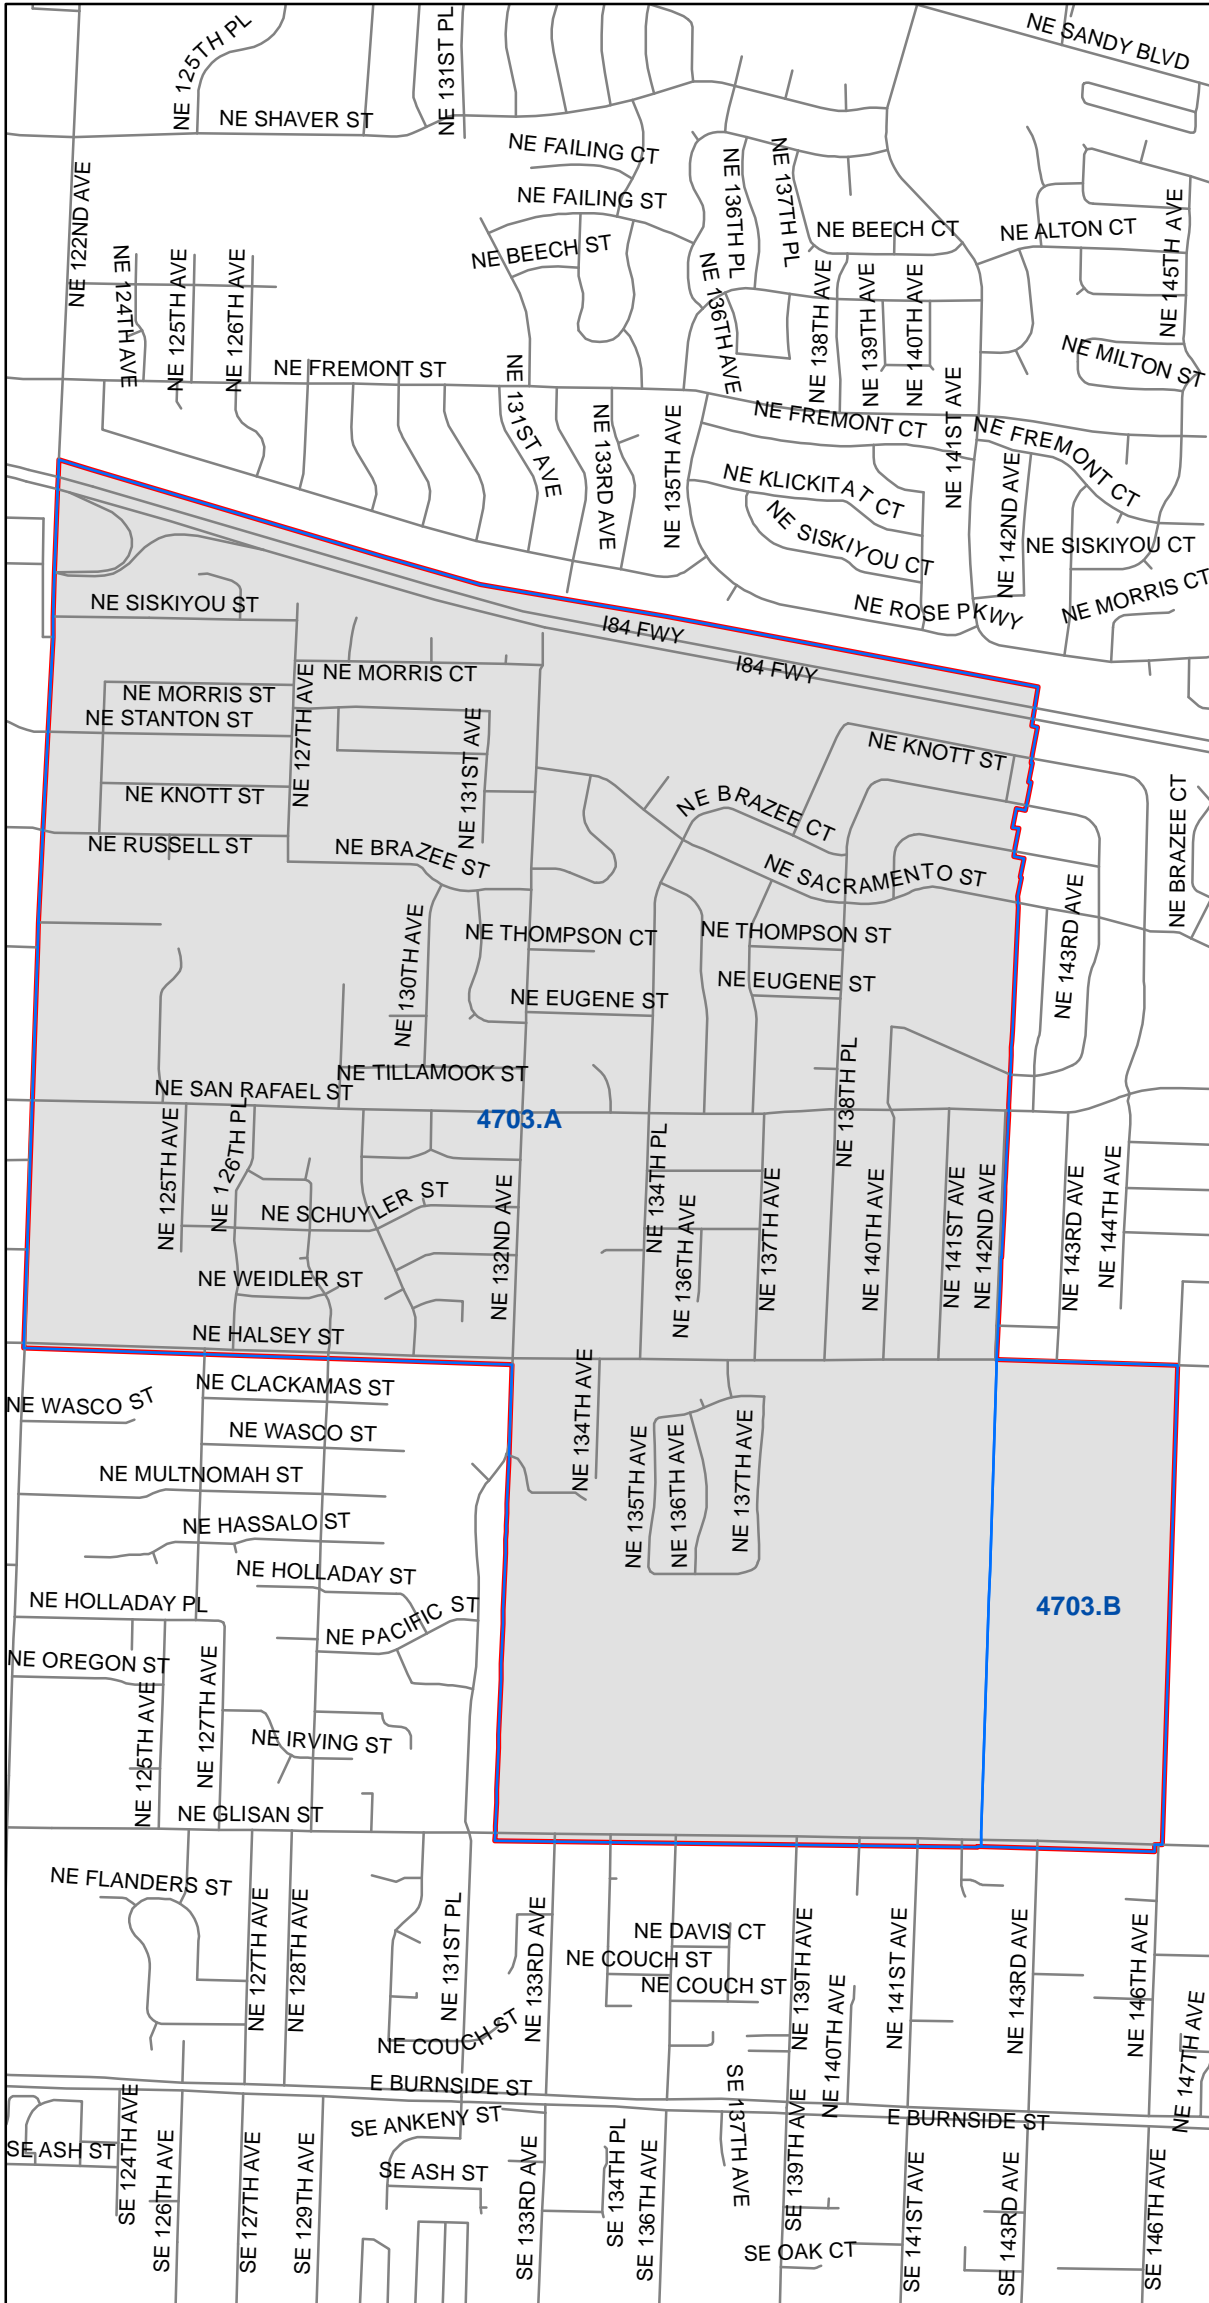

Precinct 4703

4703.A

4703.B

Multnomah County Elections Division
 1040 SE Morrison St.
 Portland OR 97214
 503-988-3720
 elections@multco.us
 www.mcelections.org

Disclaimer: This map is for reference use only. Data is derived from multiple sources with varying levels of accuracy.