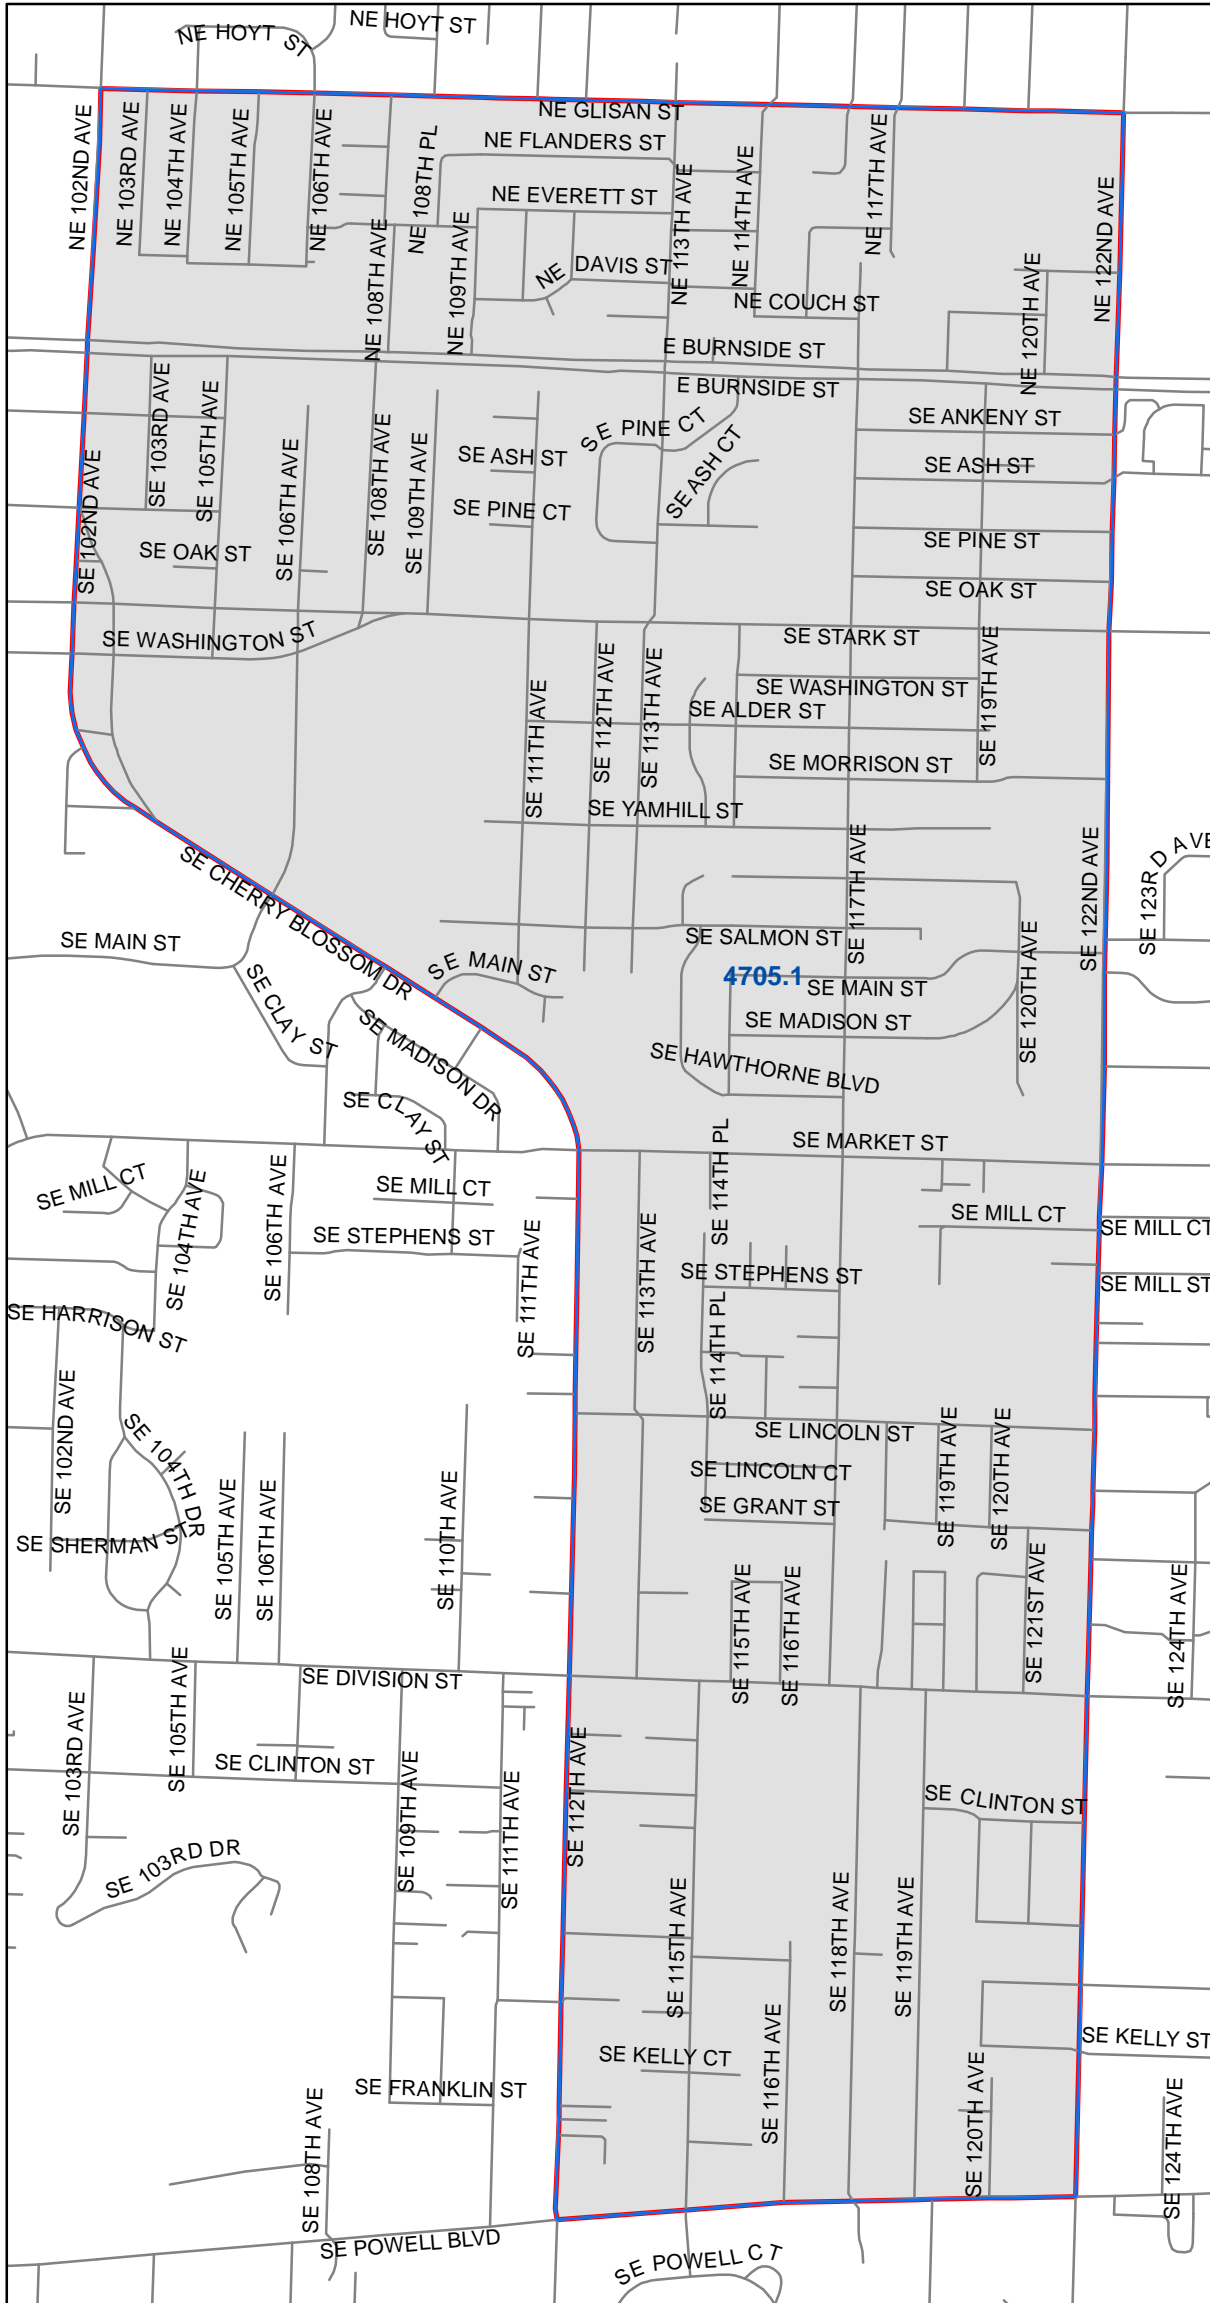

Precinct 4705

Multnomah County Elections Division
 1040 SE Morrison St.
 Portland OR 97214
 503-988-3720
 elections@multco.us
 www.mcelections.org

Disclaimer: This map is for reference use only. Data is derived from multiple sources with varying levels of accuracy.