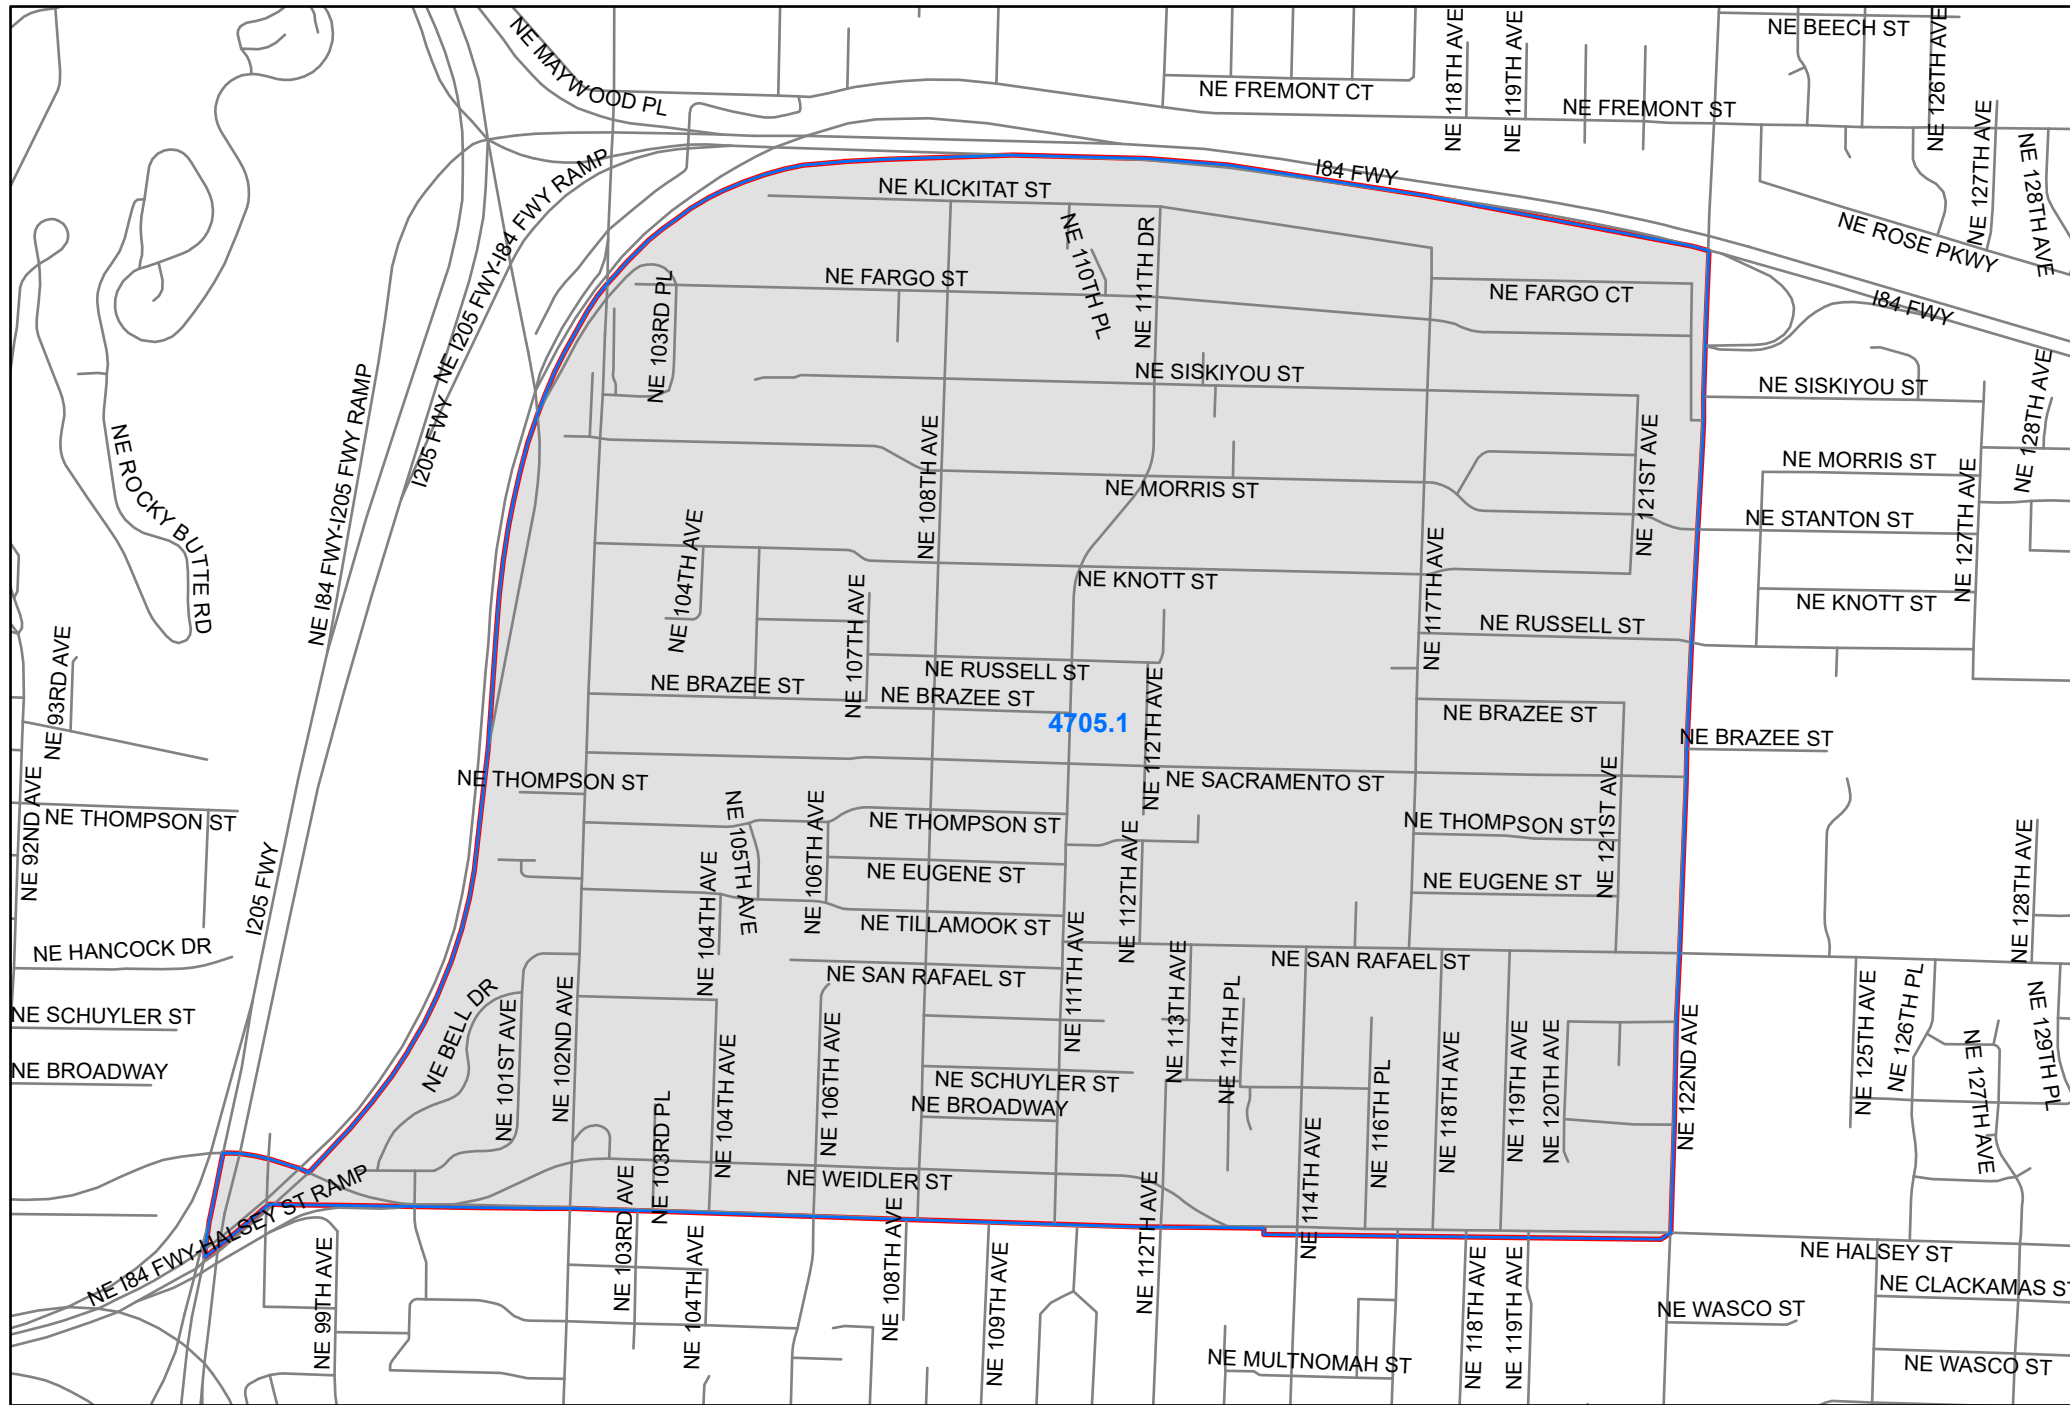

Precinct 4705

Multnomah County Elections Division
1040 SE Morrison St.
Portland OR 97214
503-988-3720
elections@multco.us
www.mcelections.org

Disclaimer: This map is for reference use only. Data is derived from multiple sources with varying levels of accuracy.