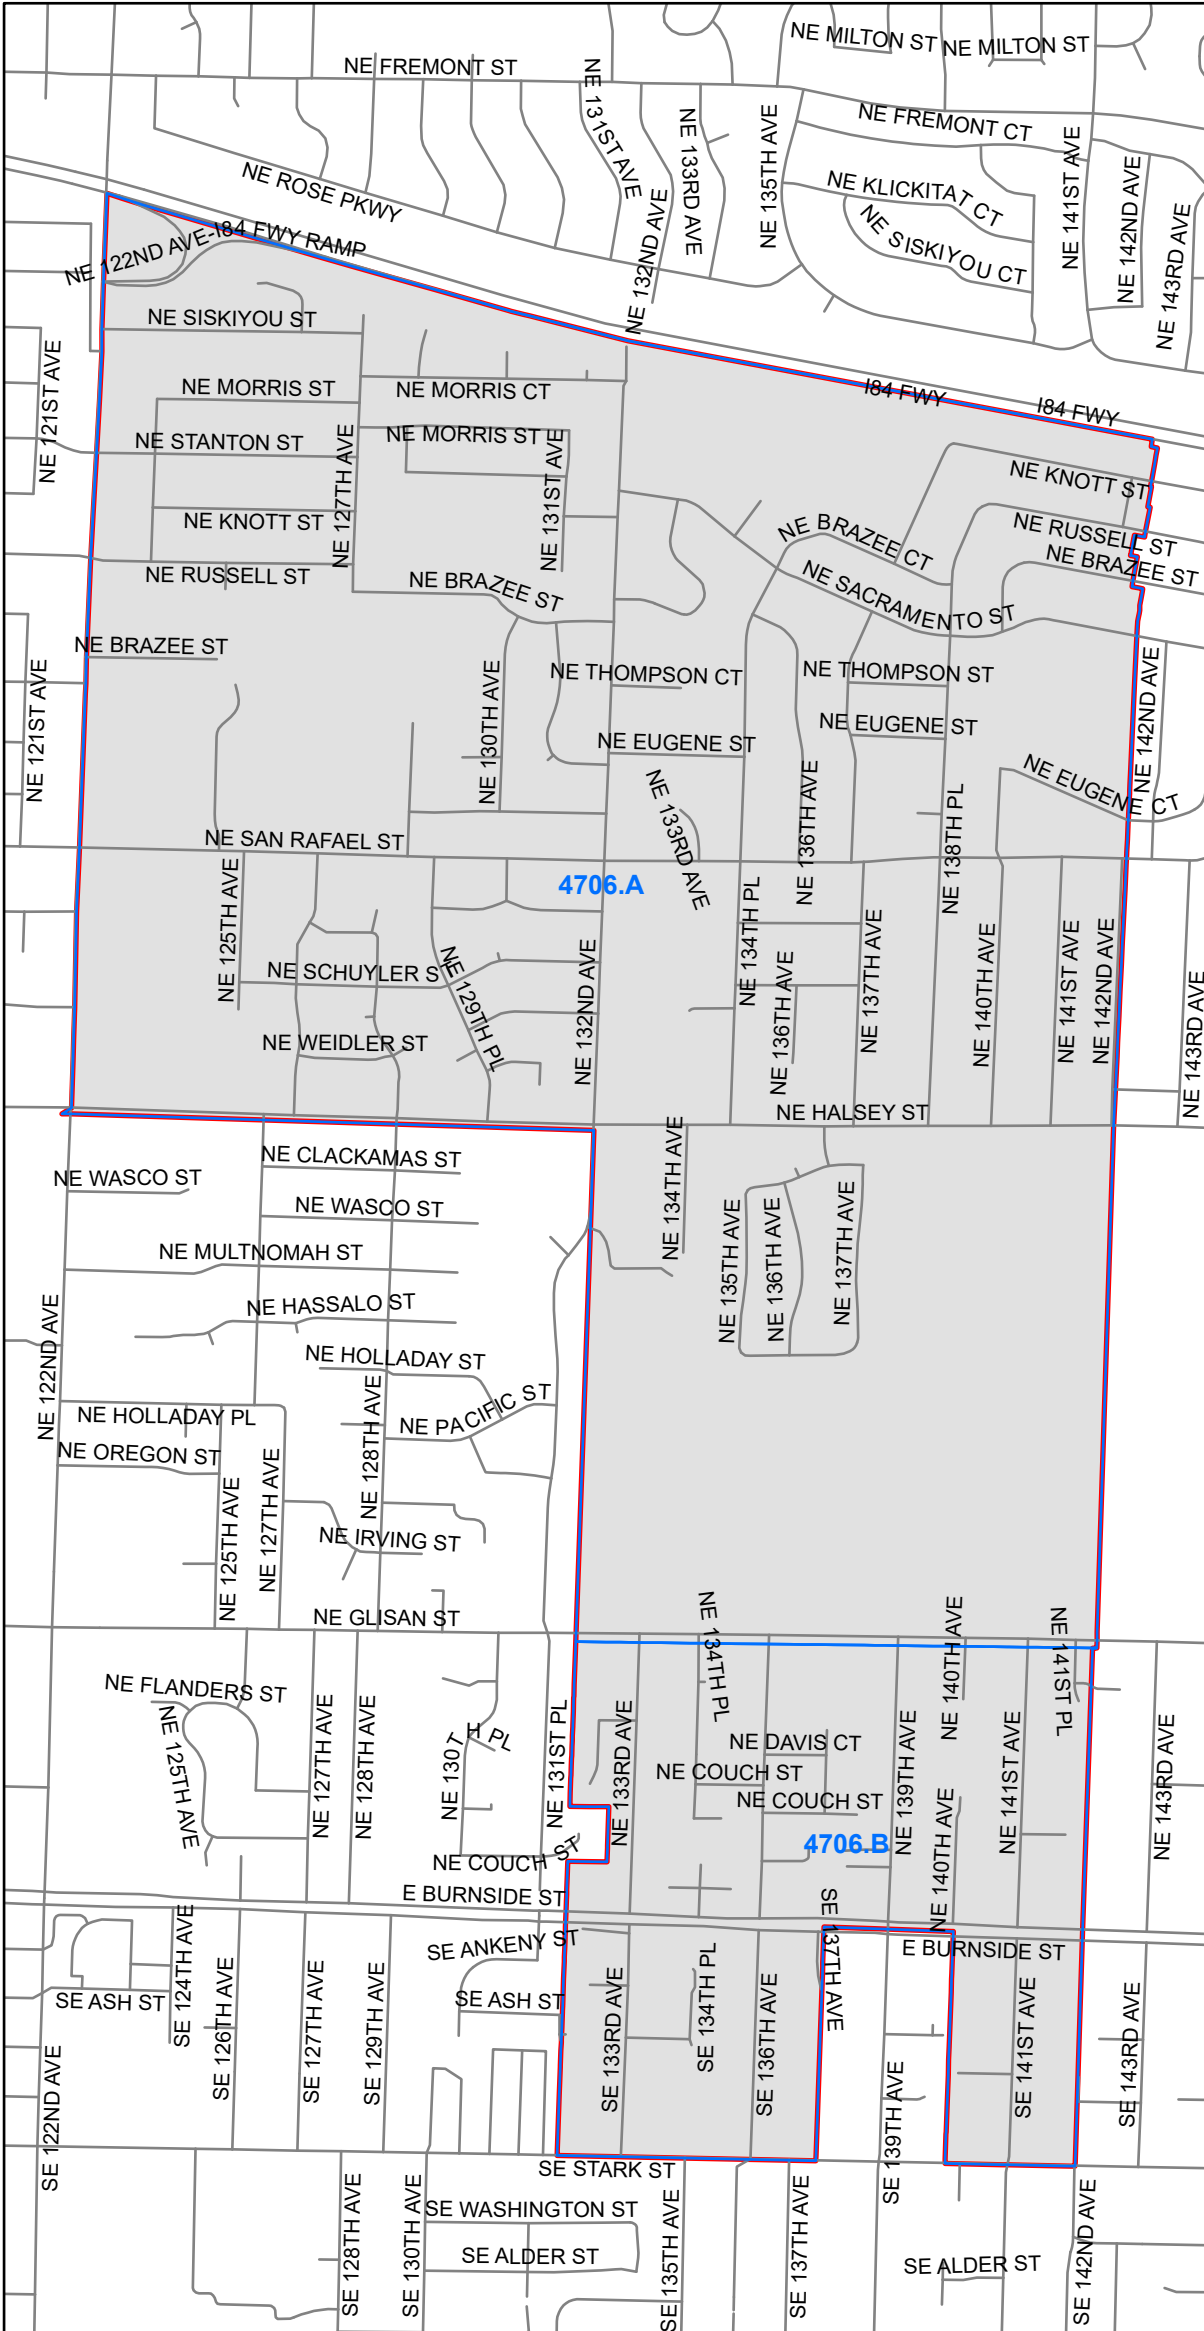

Precinct 4706

**Multnomah County
Elections Division**
 1040 SE Morrison St.
 Portland OR 97214
 503-988-3720
 elections@multco.us
 www.mcelections.org

Disclaimer: This map is for reference use only. Data is derived from multiple sources with varying levels of accuracy.