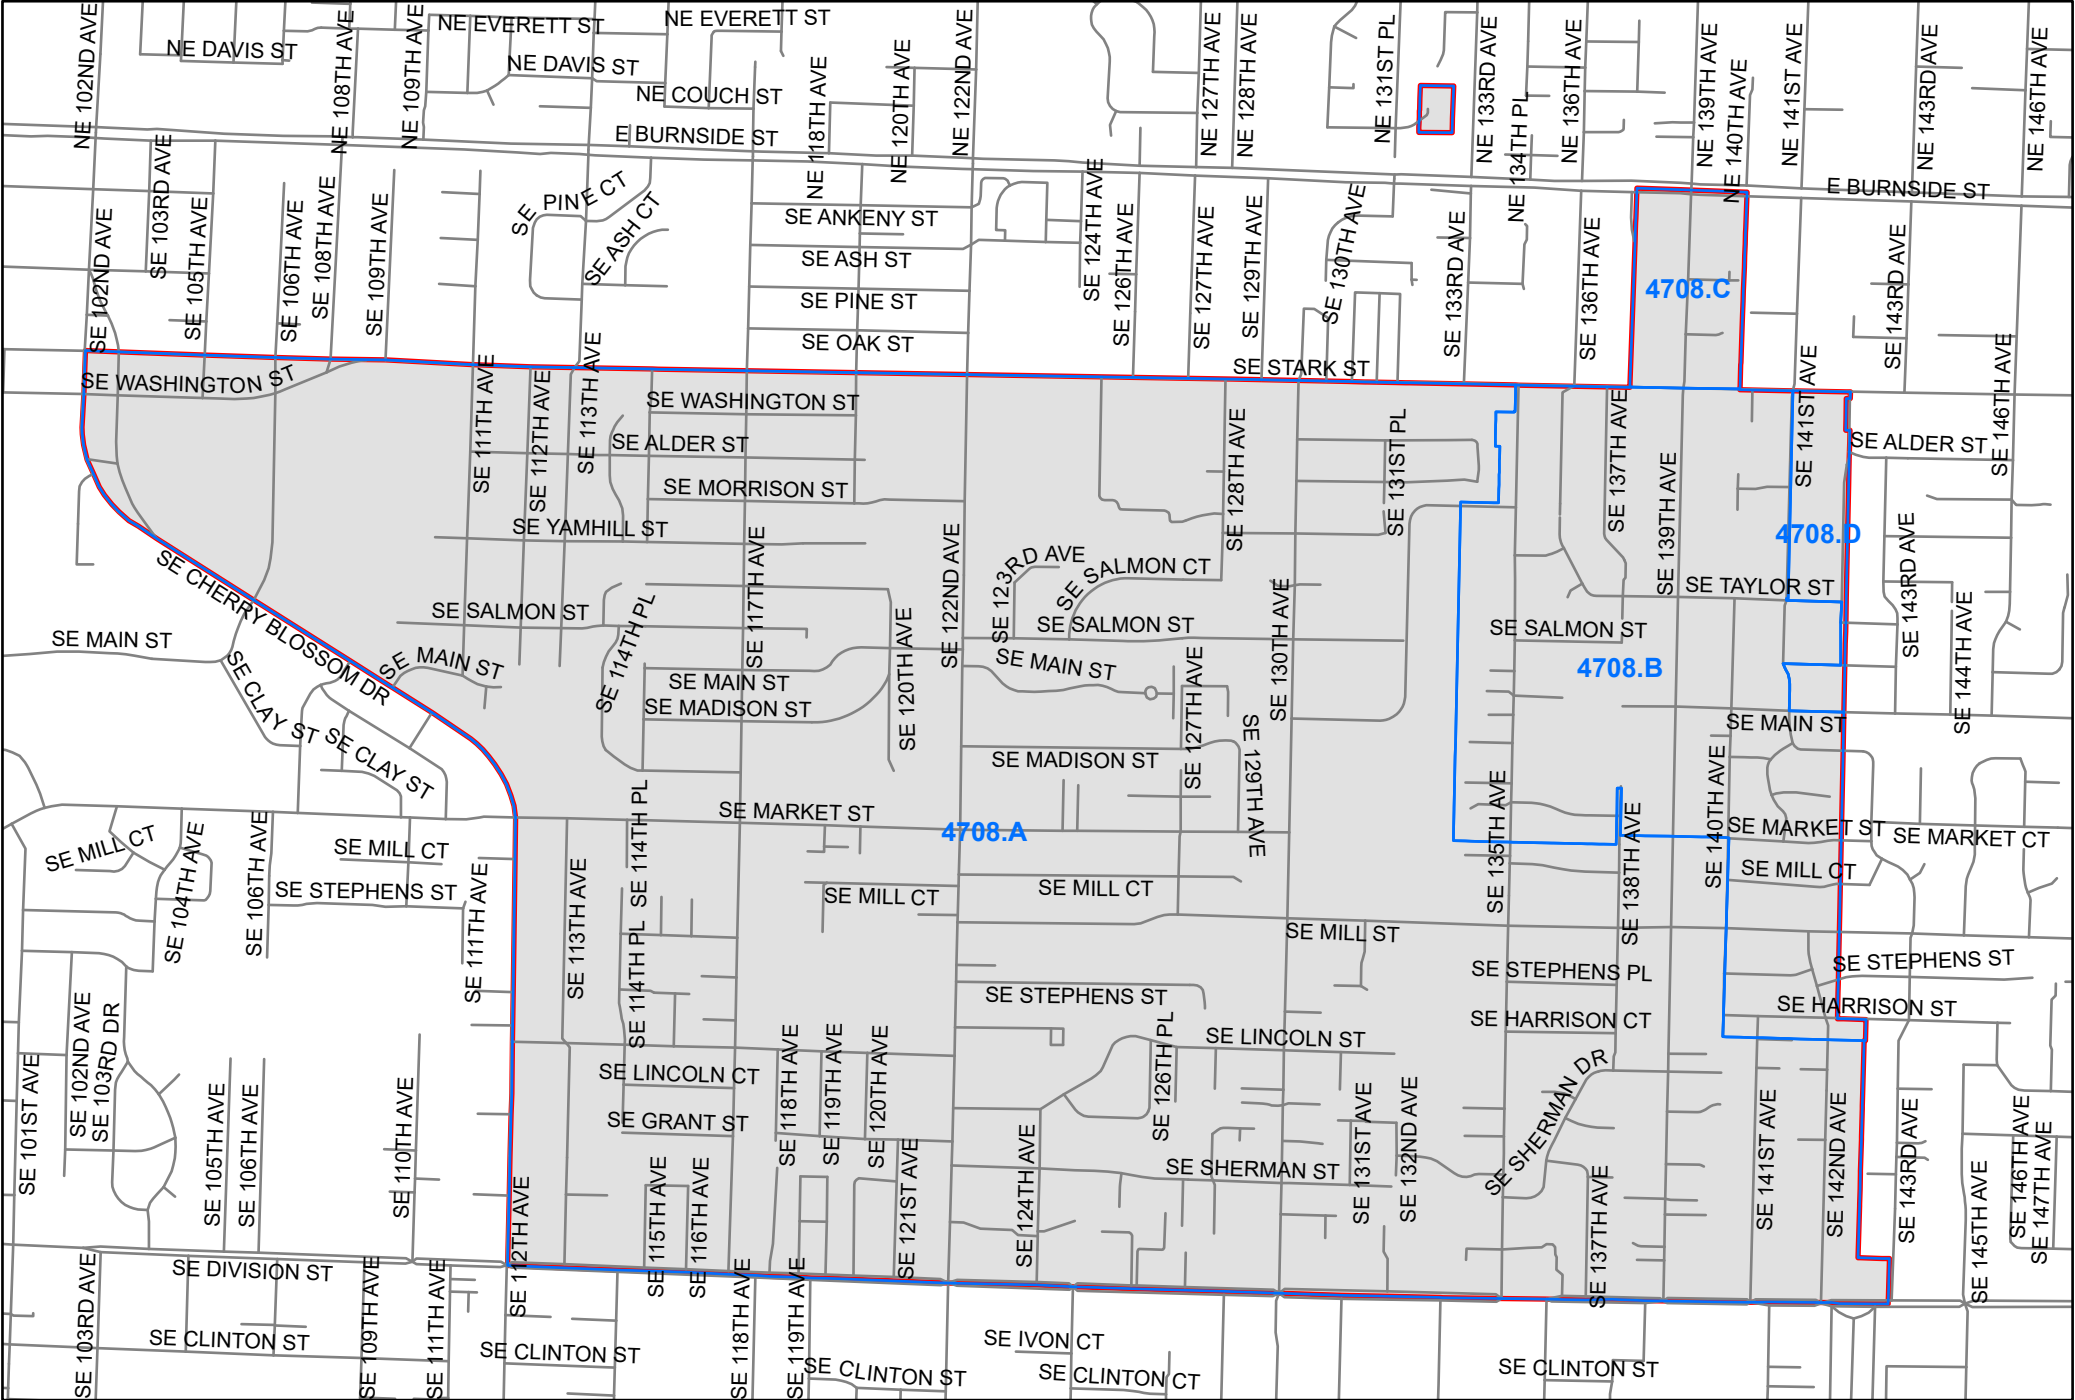

Precinct 4708

Multnomah County Elections Division
1040 SE Morrison St.
Portland OR 97214
503-988-3720
elections@multco.us
www.mcelections.org

Disclaimer: This map is for reference use only. Data is derived from multiple sources with varying levels of accuracy.