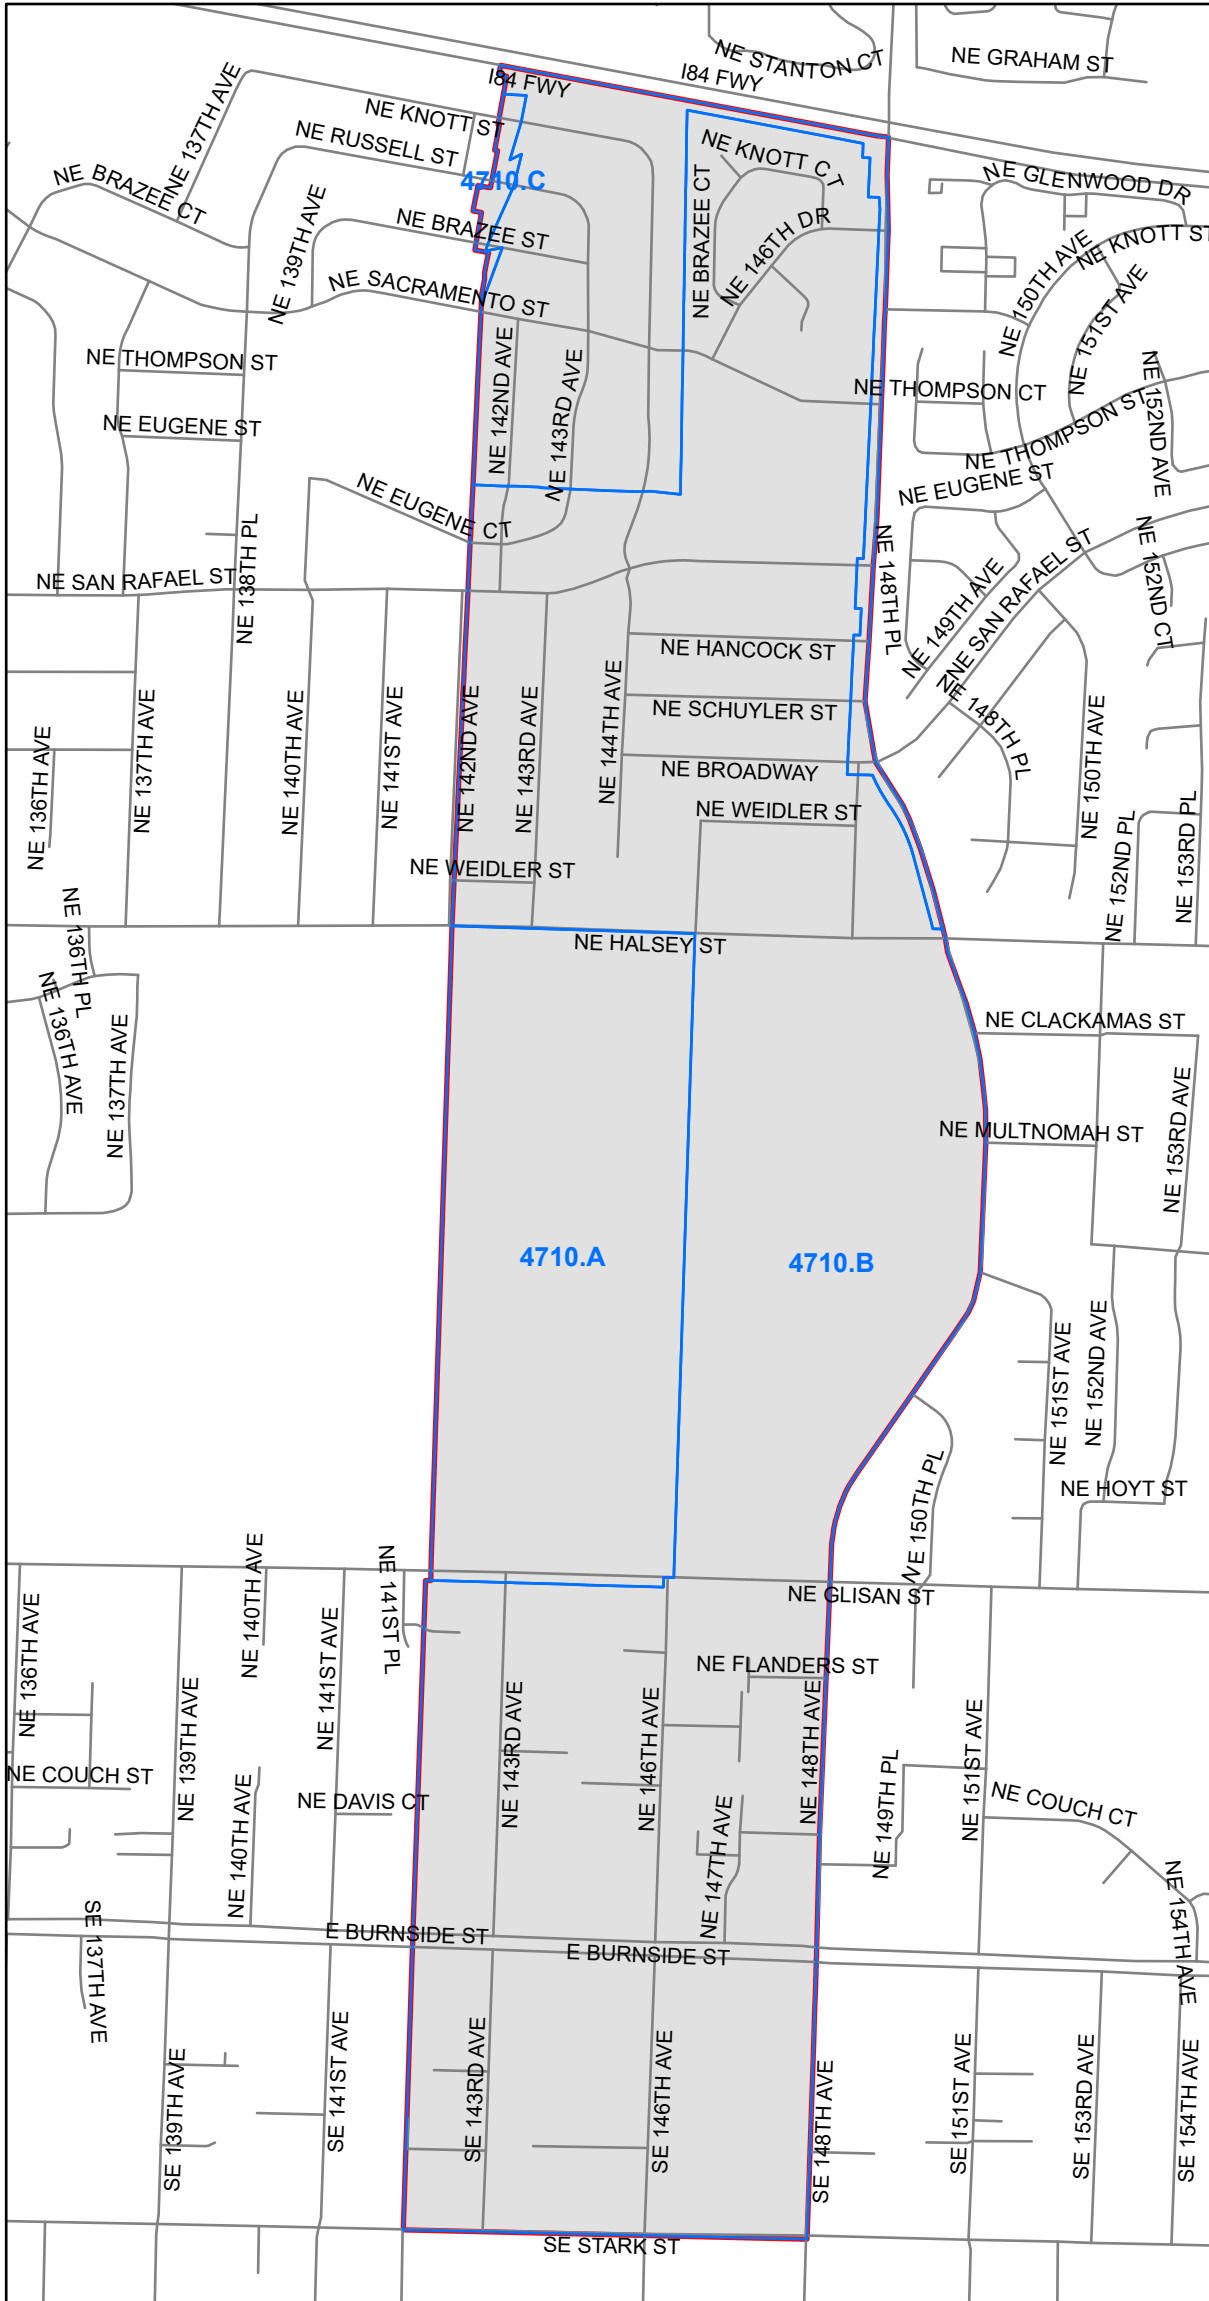

# Precinct 4710

Multnomah County  
Elections Division  
1040 SE Morrison St.  
Portland OR 97214  
503-988-3720  
elections@multco.us  
www.mcelections.org

Disclaimer: This map is for reference use only.  
Data is derived from multiple sources with varying levels of accuracy.