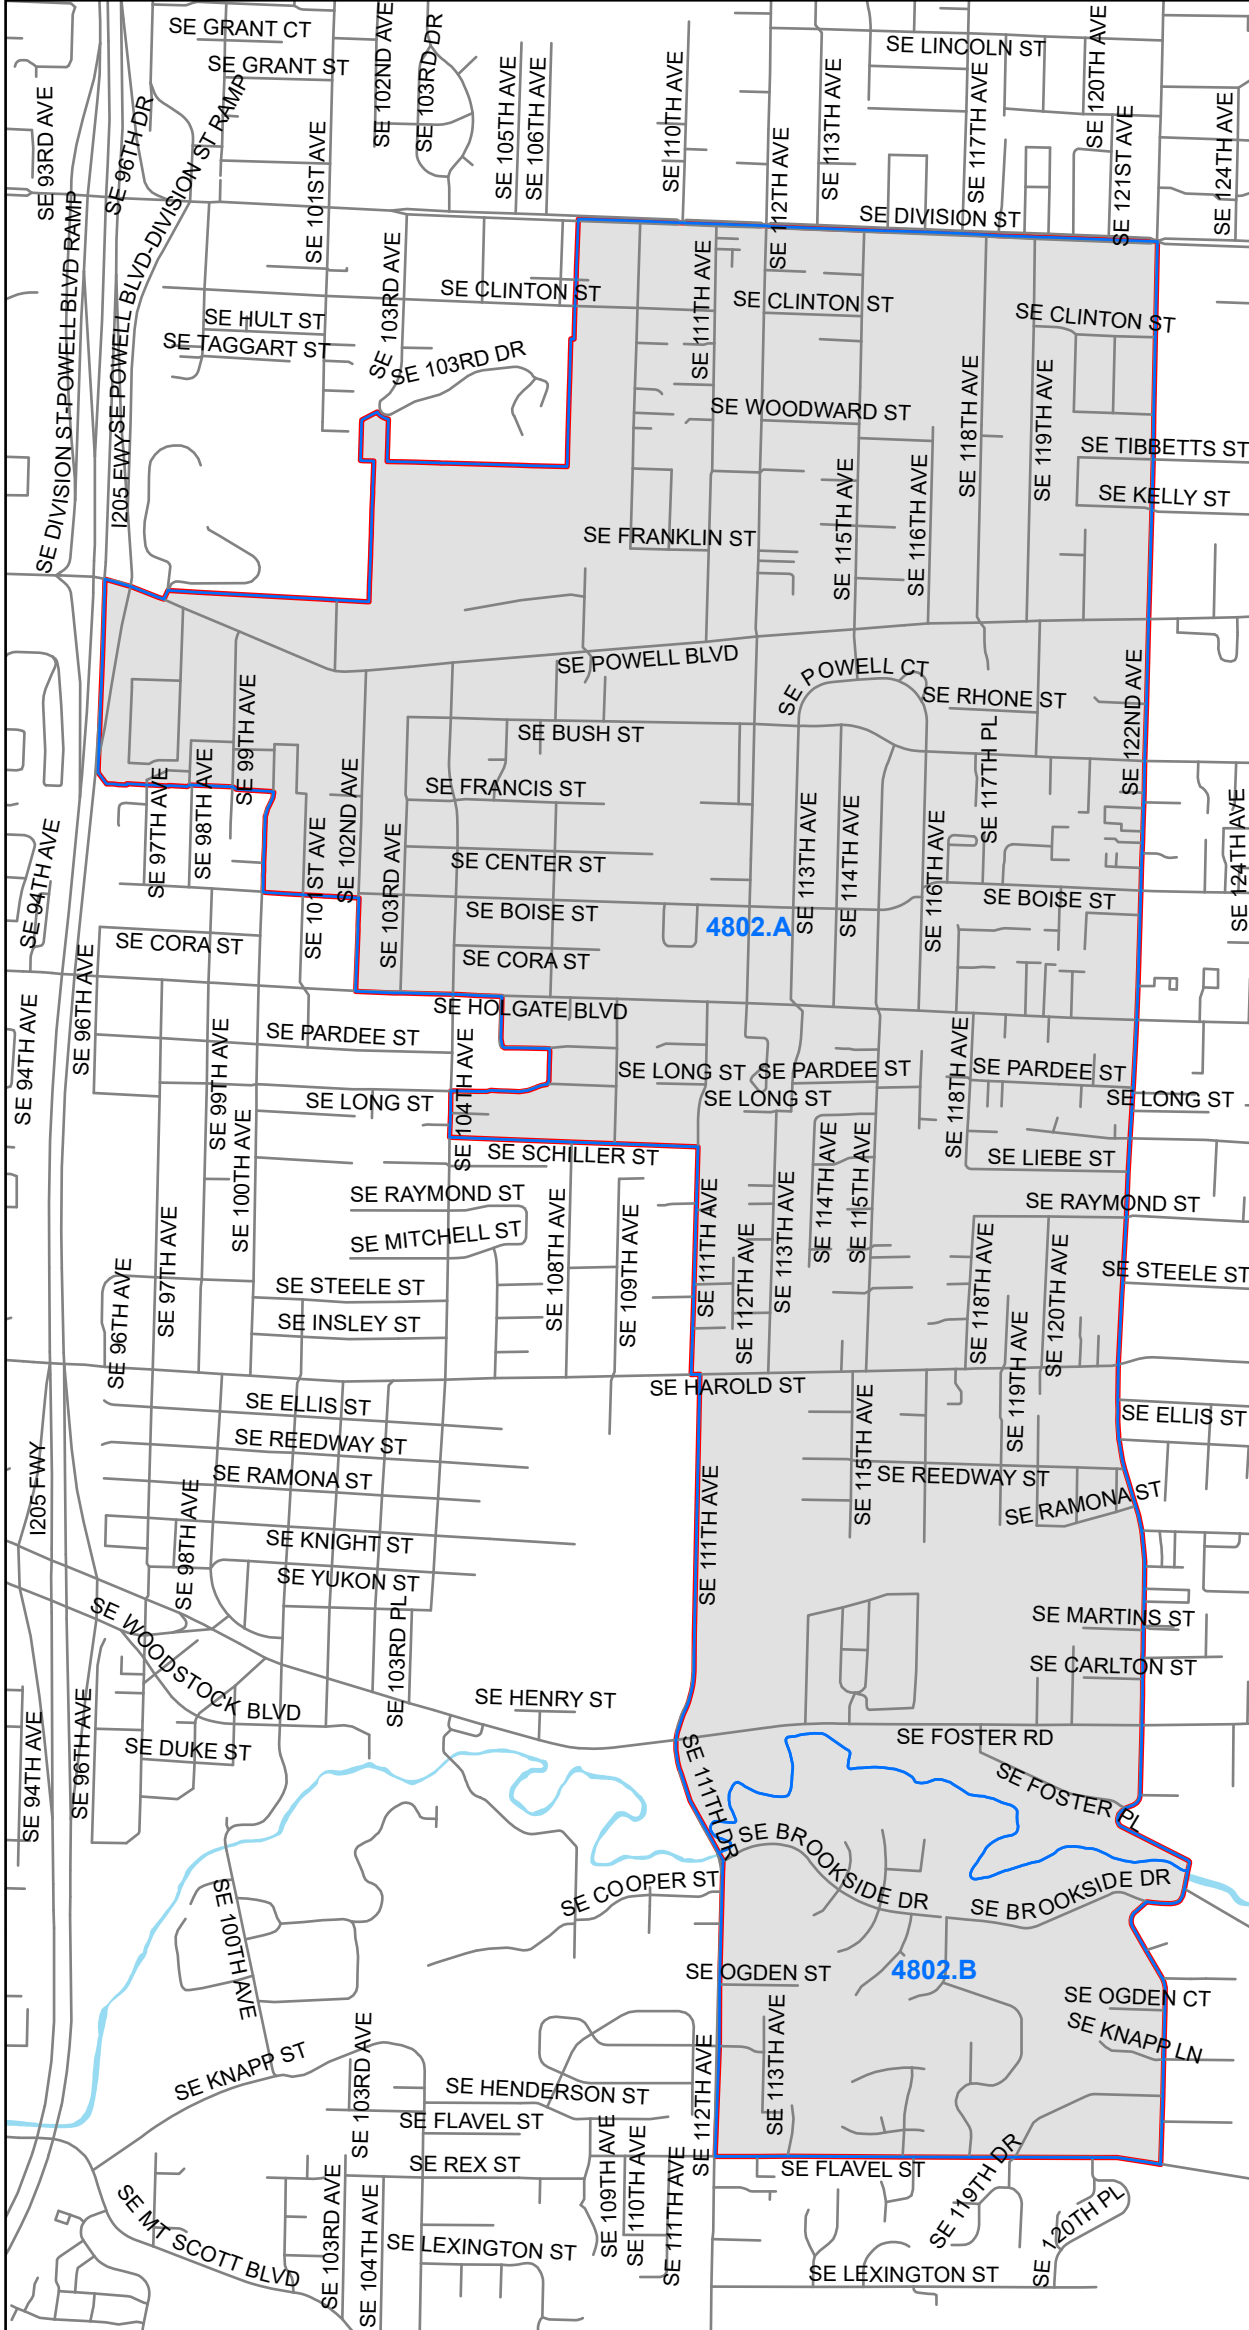

Precinct 4802

Multnomah County
 Elections Division
 1040 SE Morrison St.
 Portland OR 97214
 503-988-3720
elections@multco.us
www.mcelections.org

Disclaimer: This map is for reference use only. Data is derived from multiple sources with varying levels of accuracy.