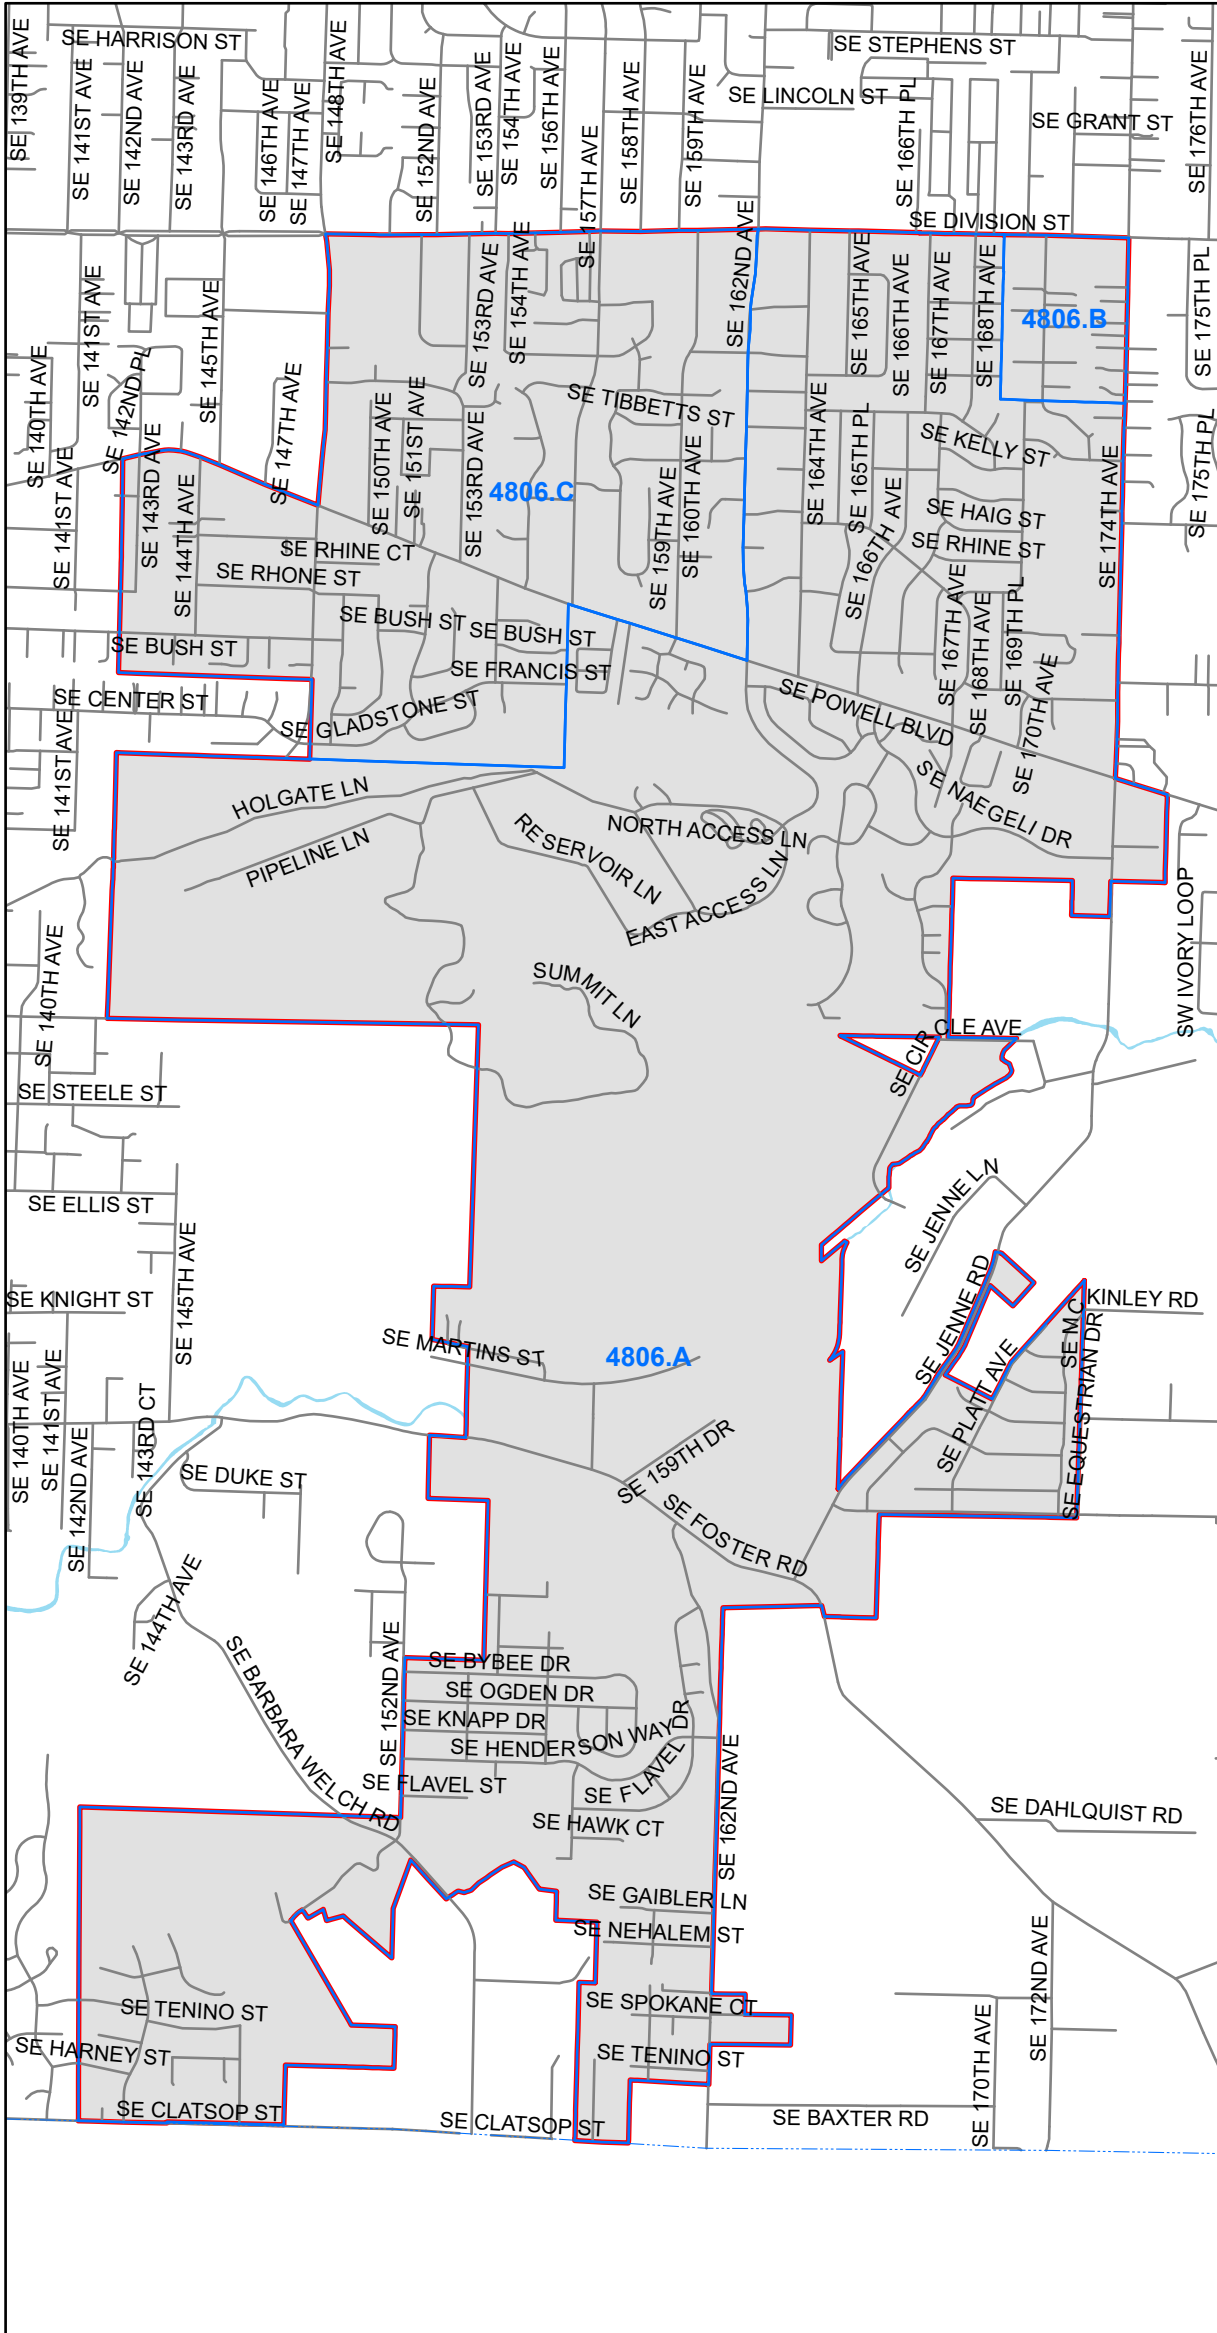

Precinct 4806

**Multnomah County
Elections Division**
1040 SE Morrison St.
Portland OR 97214
503-988-3720
elections@multco.us
www.mcelections.org

Disclaimer: This map is for reference use only. Data is derived from multiple sources with varying levels of accuracy.

Last updated: 10/29/2024