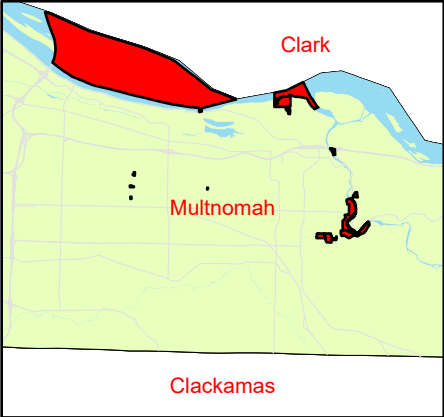

Precinct 4901

Multnomah County Elections
 Division
 1040 SE Morrison St.
 Portland OR 97214
 503-988-3720
 elections@multco.us
 www.mcelections.org

Disclaimer: This map is for reference use only. Data is derived from multiple sources with varying levels of accuracy.