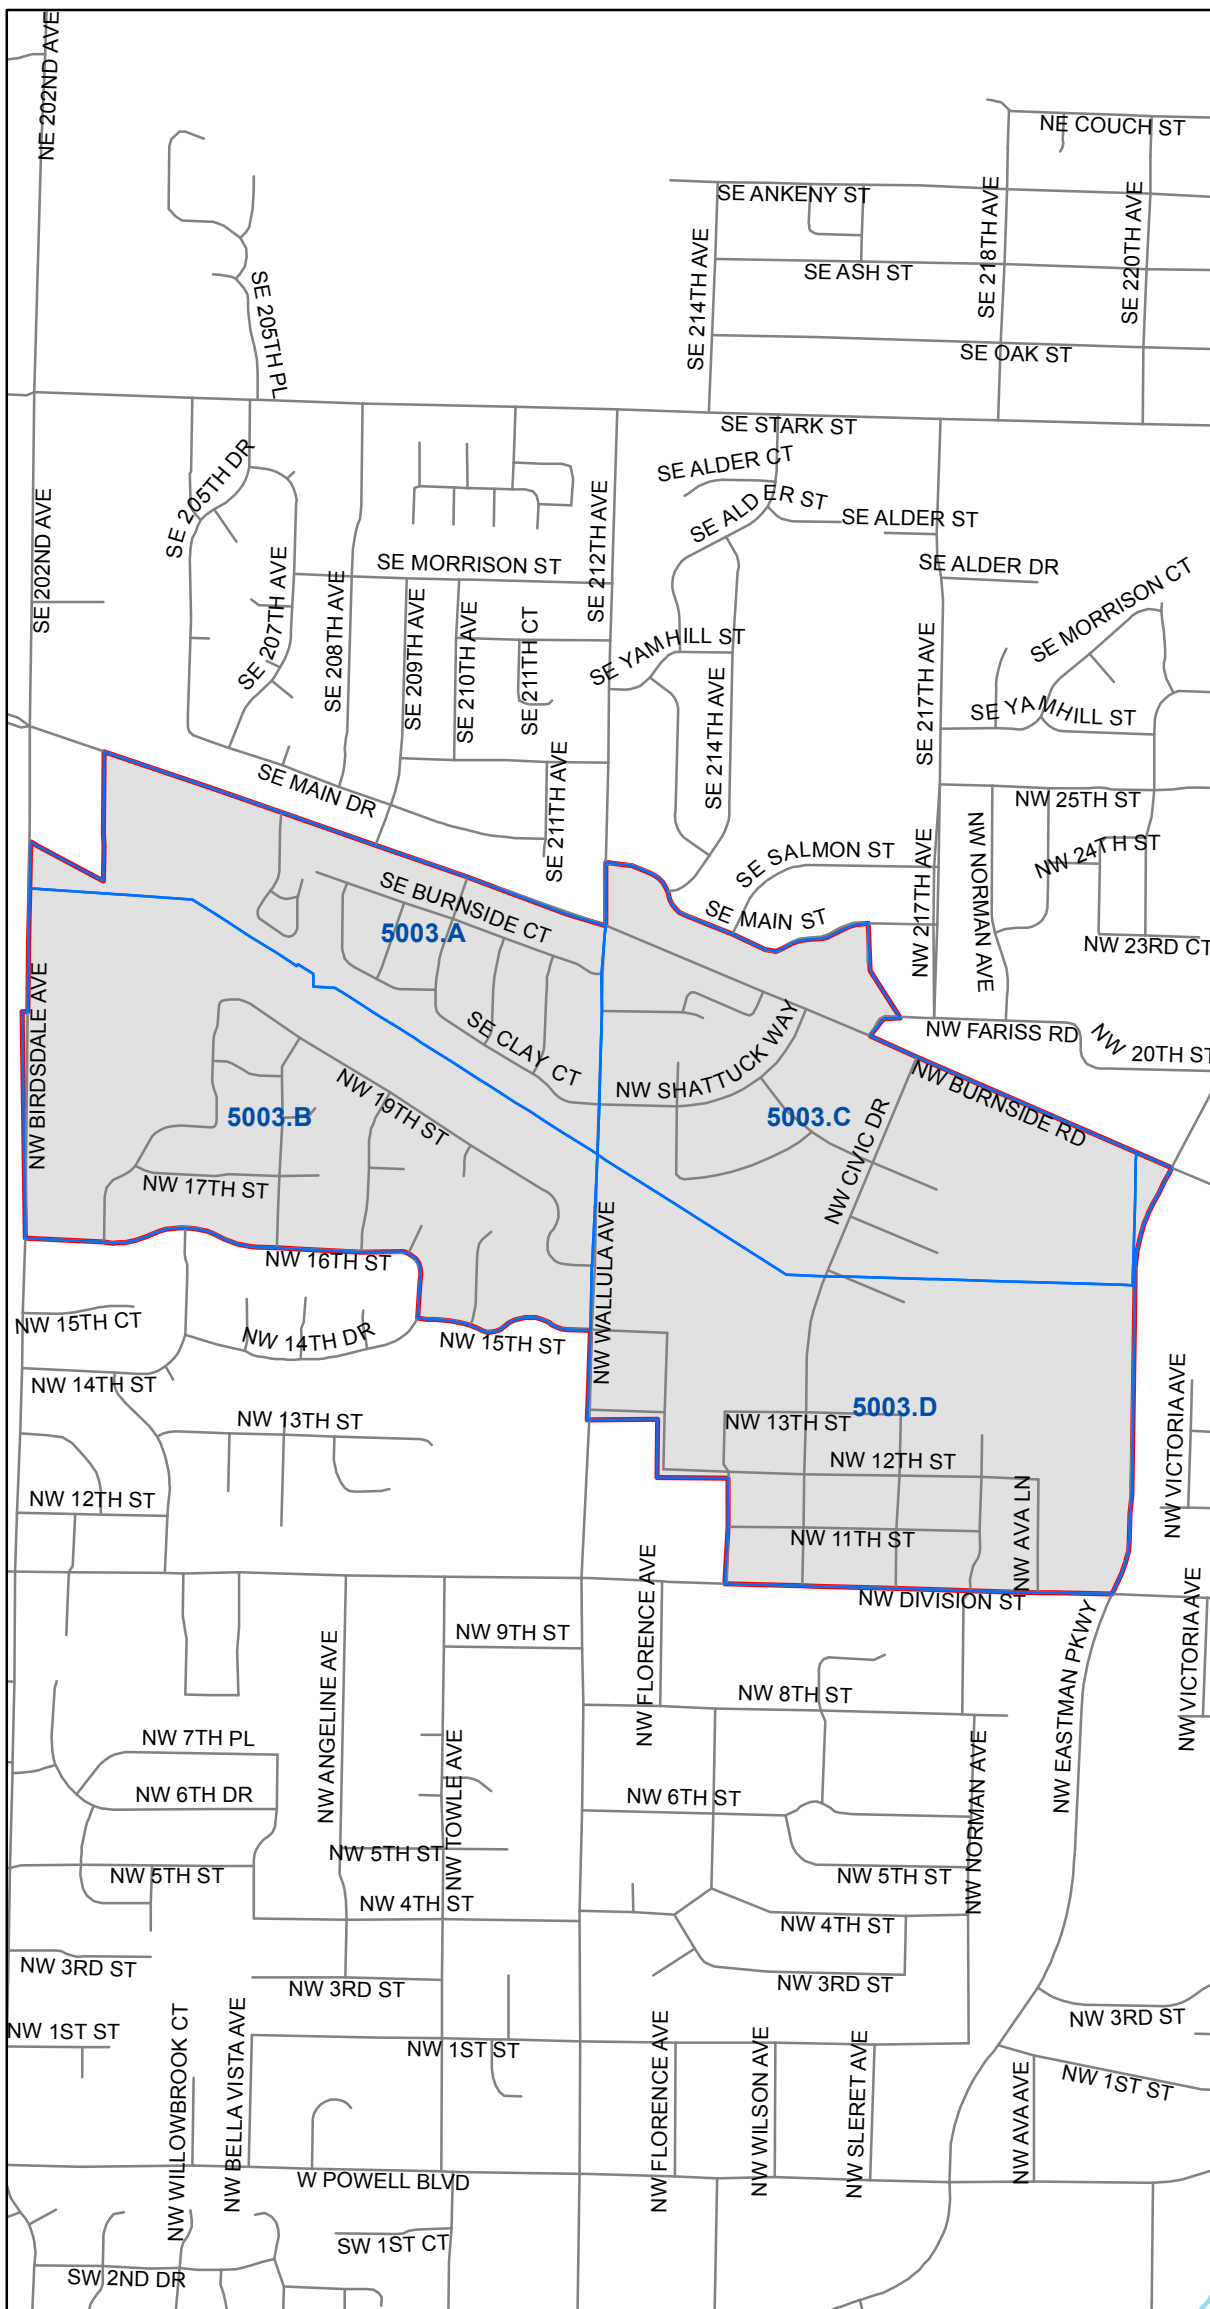

Precinct 5003

Multnomah County Elections Division
1040 SE Morrison St.
Portland OR 97214
503-988-3720
elections@multco.us
www.mcelections.org

Disclaimer: This map is for reference use only. Data is derived from multiple sources with varying levels of accuracy.