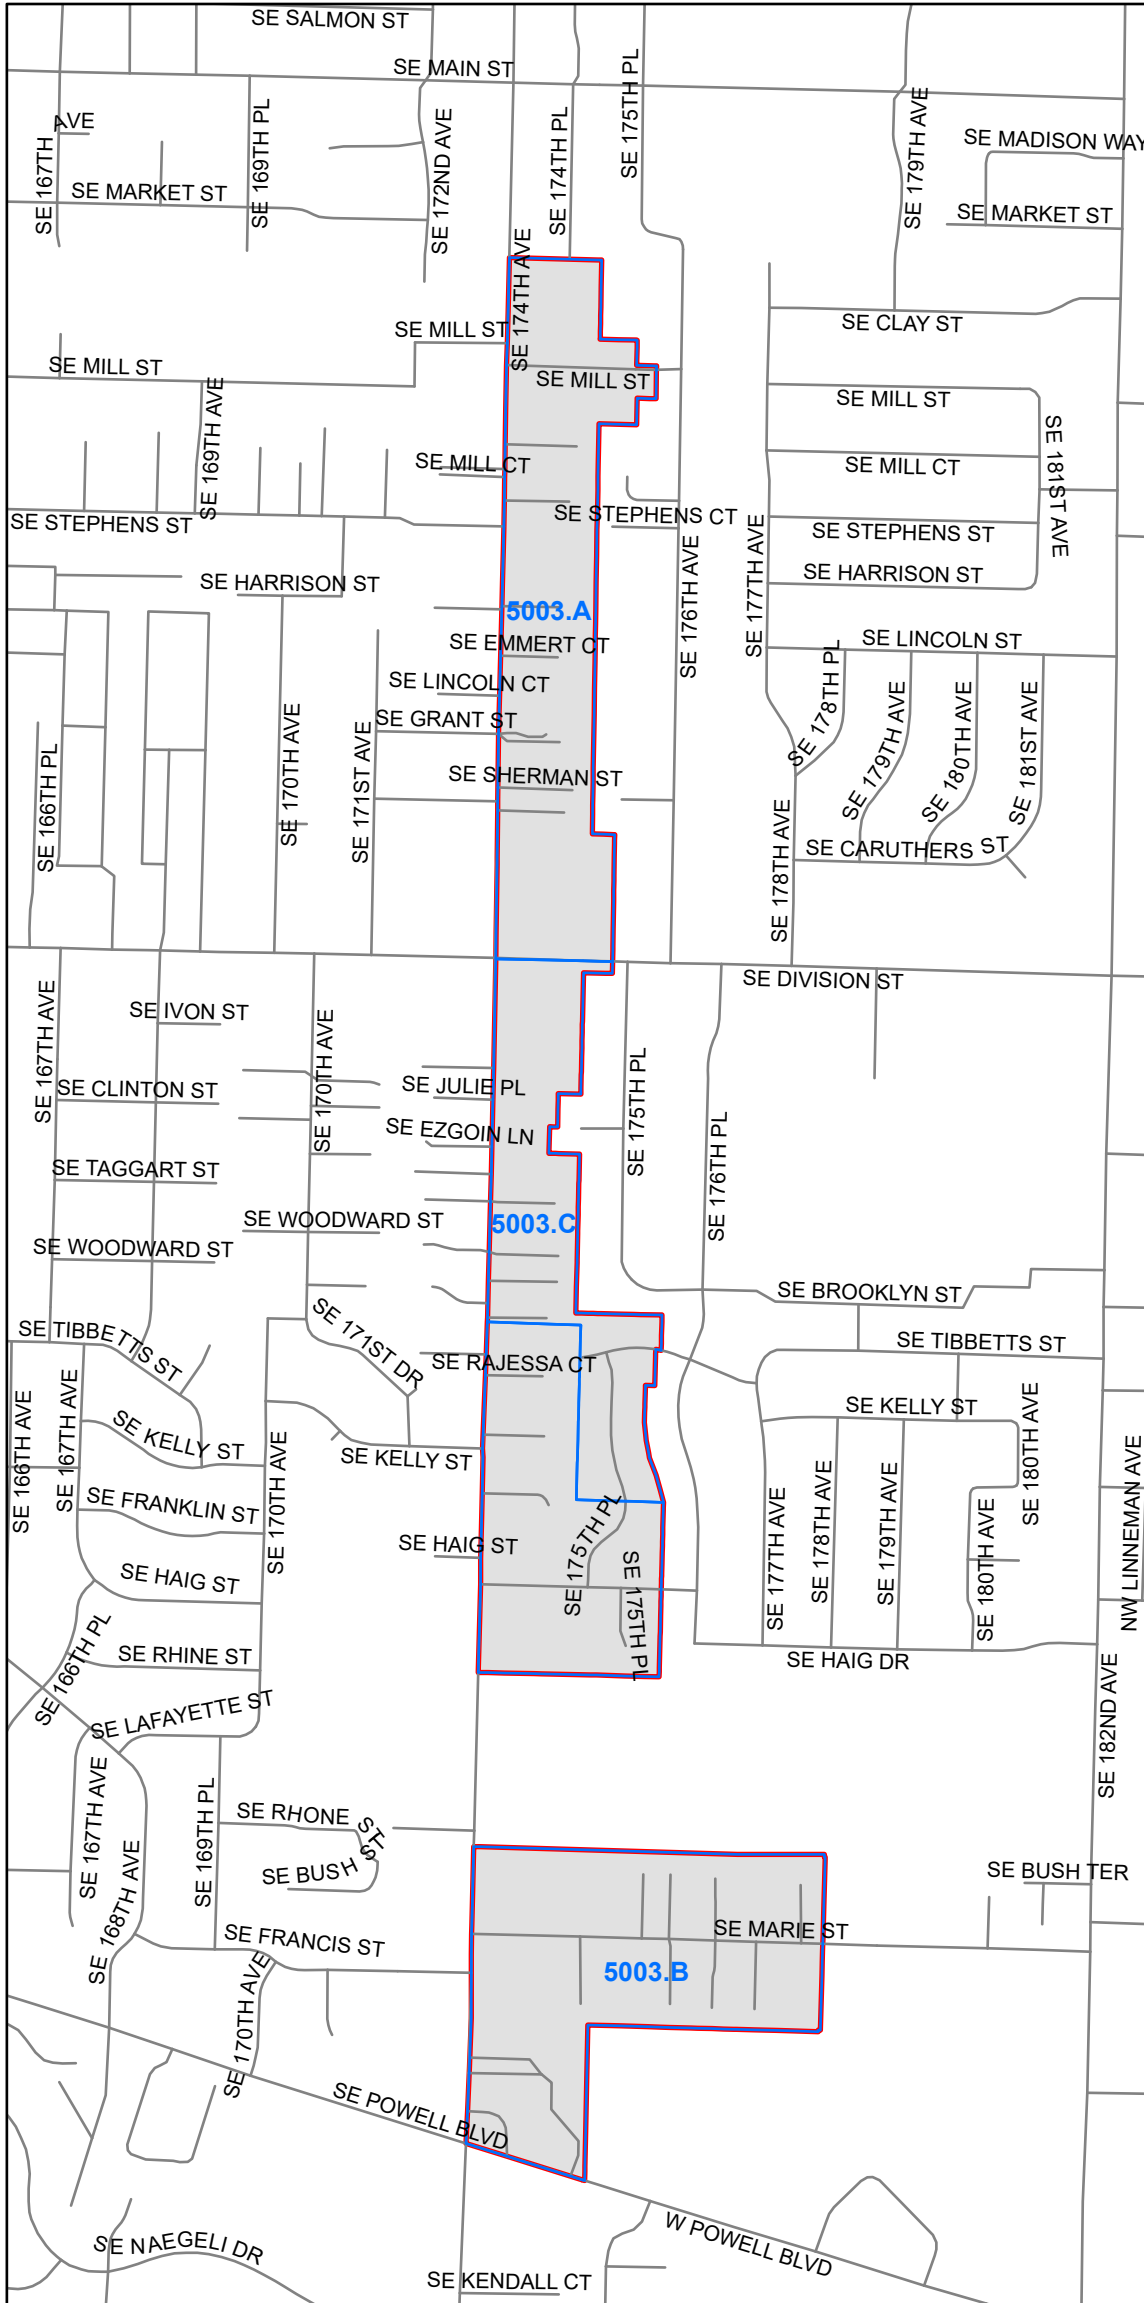

Precinct 5003

Multnomah County
Elections Division
1040 SE Morrison St.
Portland OR 97214
503-988-3720
elections@multco.us
www.mcelections.org

Disclaimer: This map is for reference use only.
Data is derived from multiple sources with varying levels of accuracy.