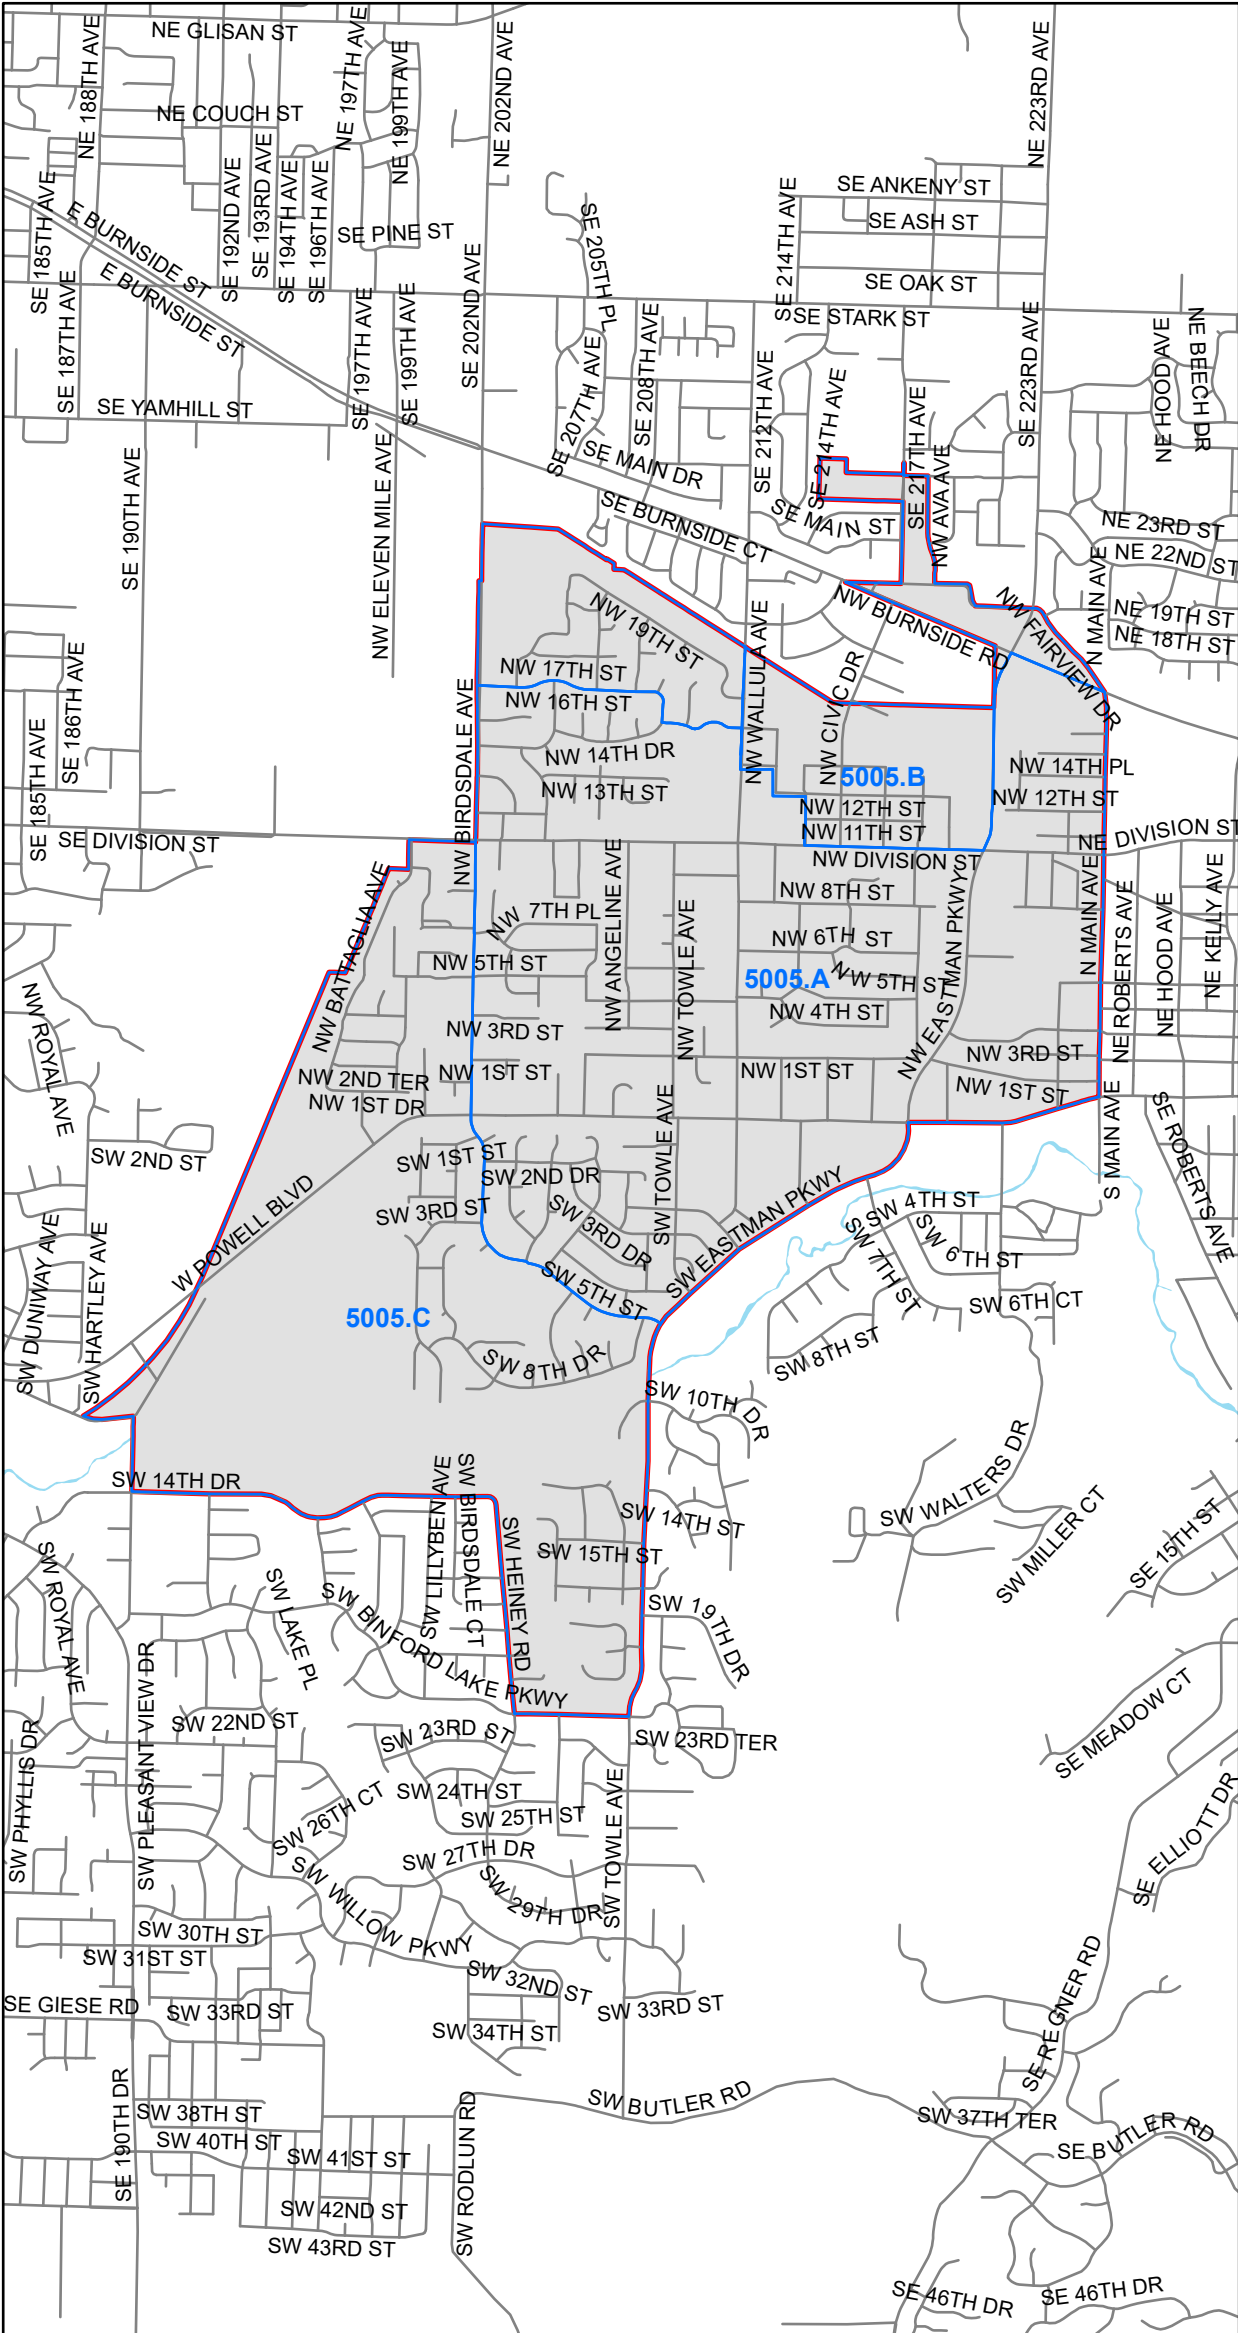

Precinct 5005

**Multnomah County
Elections Division**
1040 SE Morrison St.
Portland OR 97214
503-988-3720
elections@multco.us
www.mcelections.org

Disclaimer: This map is for reference use only. Data is derived from multiple sources with varying levels of accuracy.

Last updated: 10/29/2024