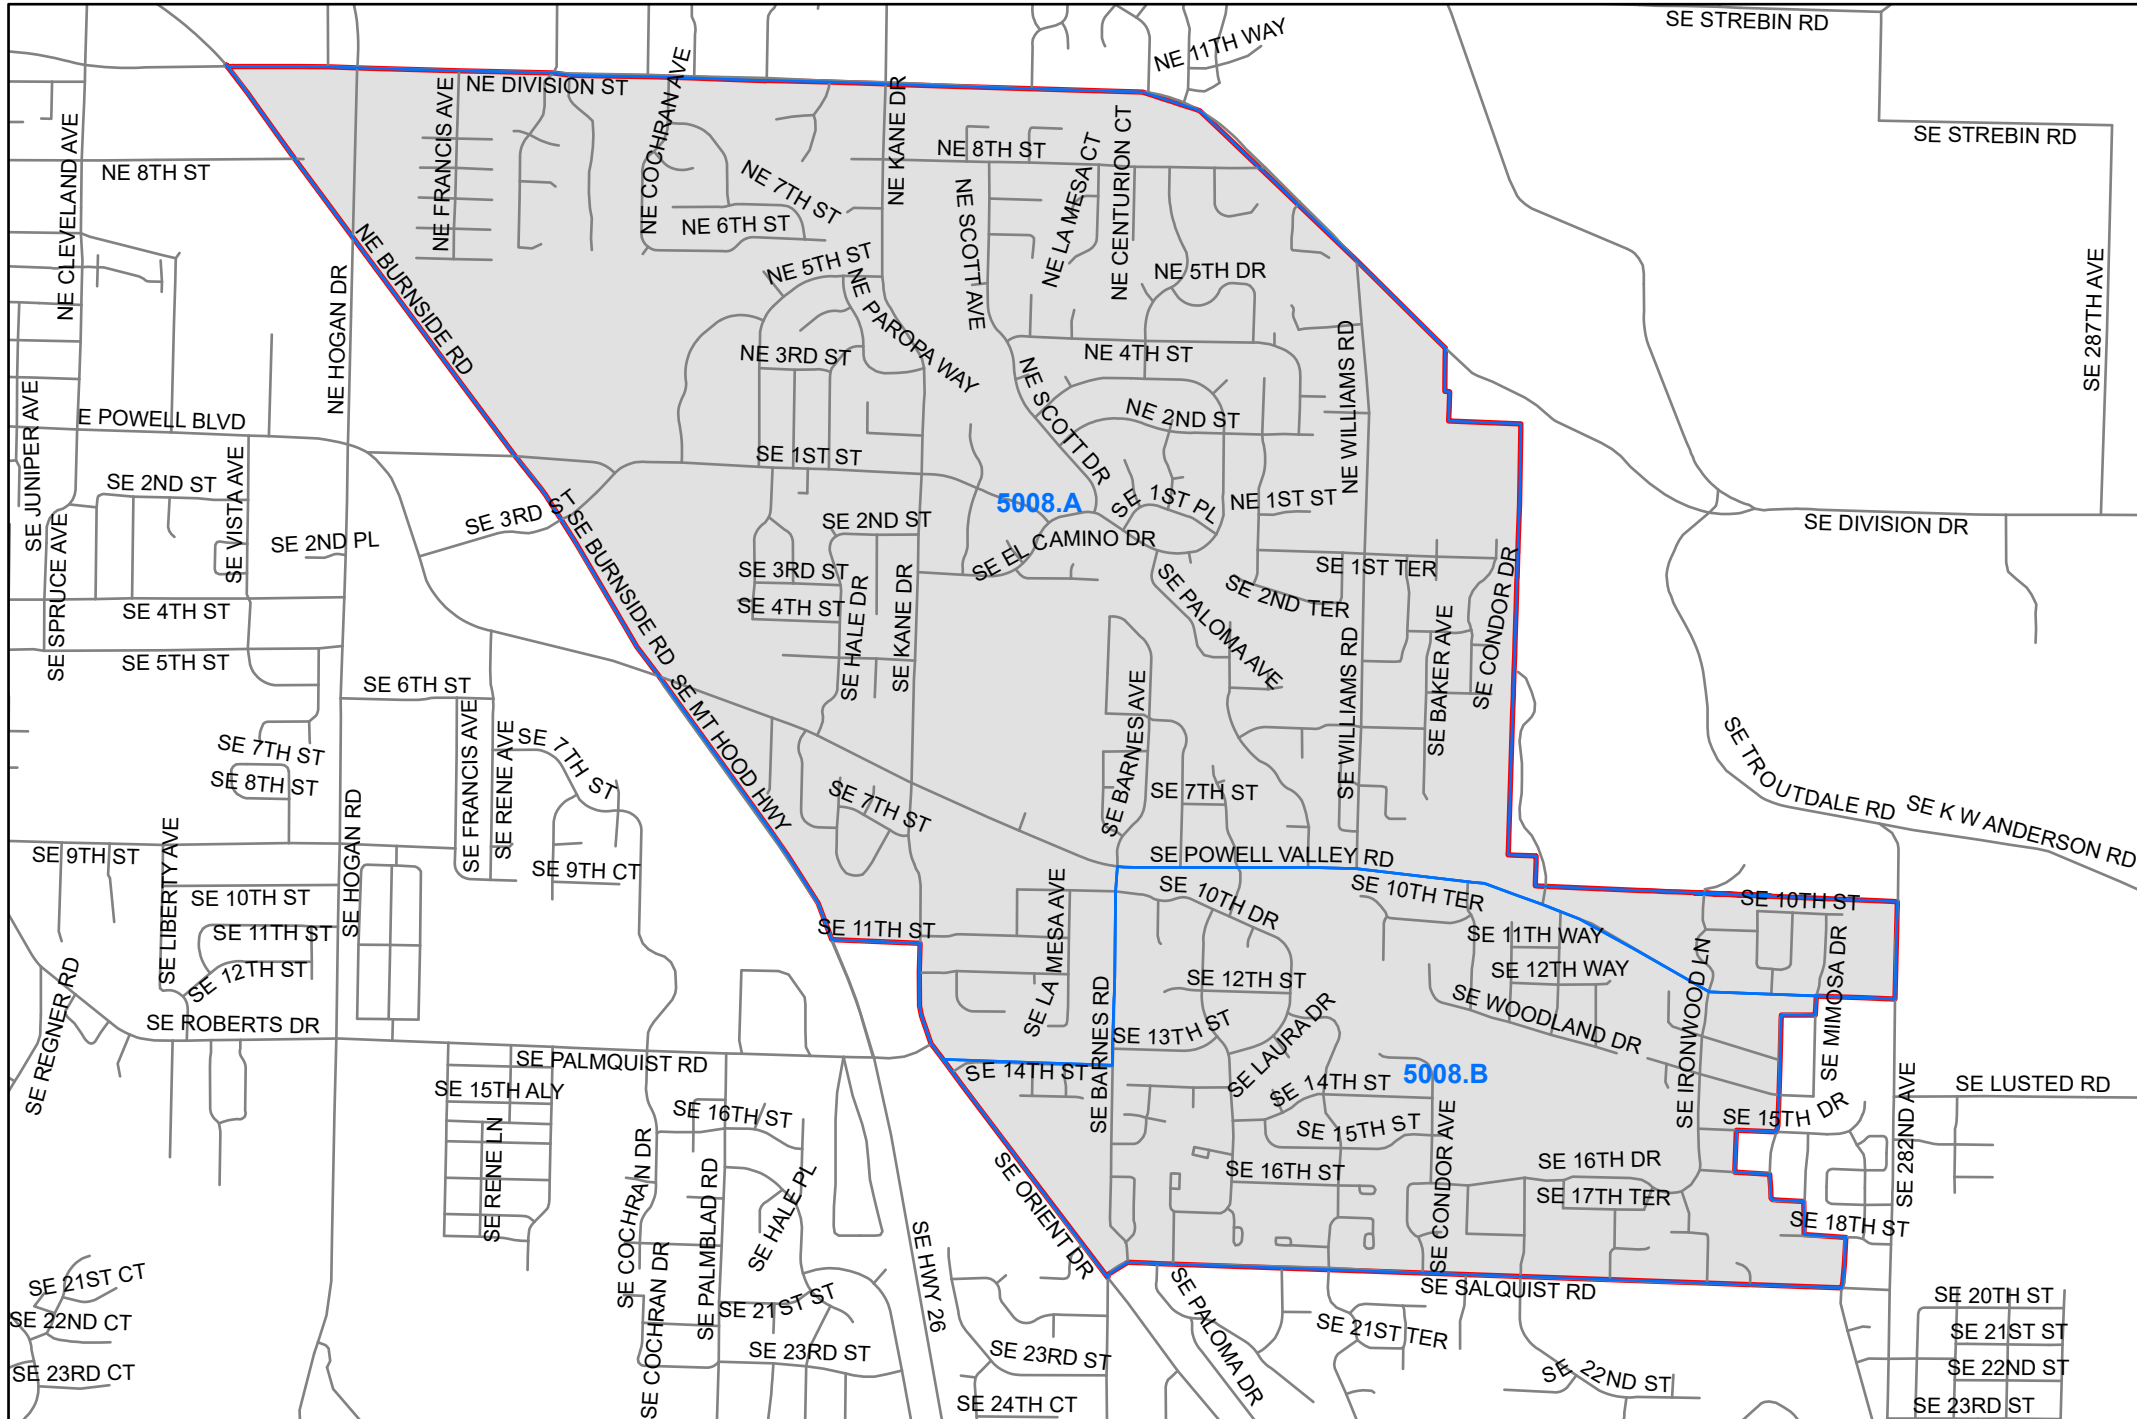

Precinct 5008

Multnomah County Elections Division
1040 SE Morrison St.
Portland OR 97214
503-988-3720
elections@multco.us
www.mcelections.org

Disclaimer: This map is for reference use only. Data is derived from multiple sources with varying levels of accuracy.