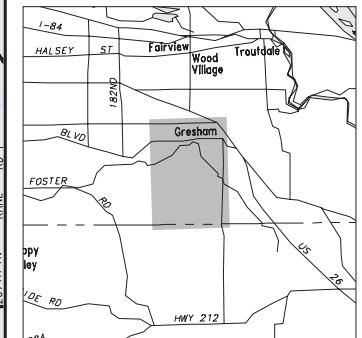

Representative District 50

Precinct 5842
Multnomah County, Oregon

This map was produced for the Multnomah County Elections Division by the Metro Data Resource Center. The information on this map was derived from digital databases on Metro's GIS. Care was taken in the creation of this map. Metro cannot accept any responsibility for errors, omissions, or positional accuracy. There are no warranties, expressed or implied, including the warranty of merchantability or fitness for a particular purpose, accompanying this product. However, notification of any errors will be appreciated.

Multnomah County Elections Division
1040 SE Morrison Street
Portland, OR 97214
Voice 503 988-3720
FAX 503 988-3719

Location map