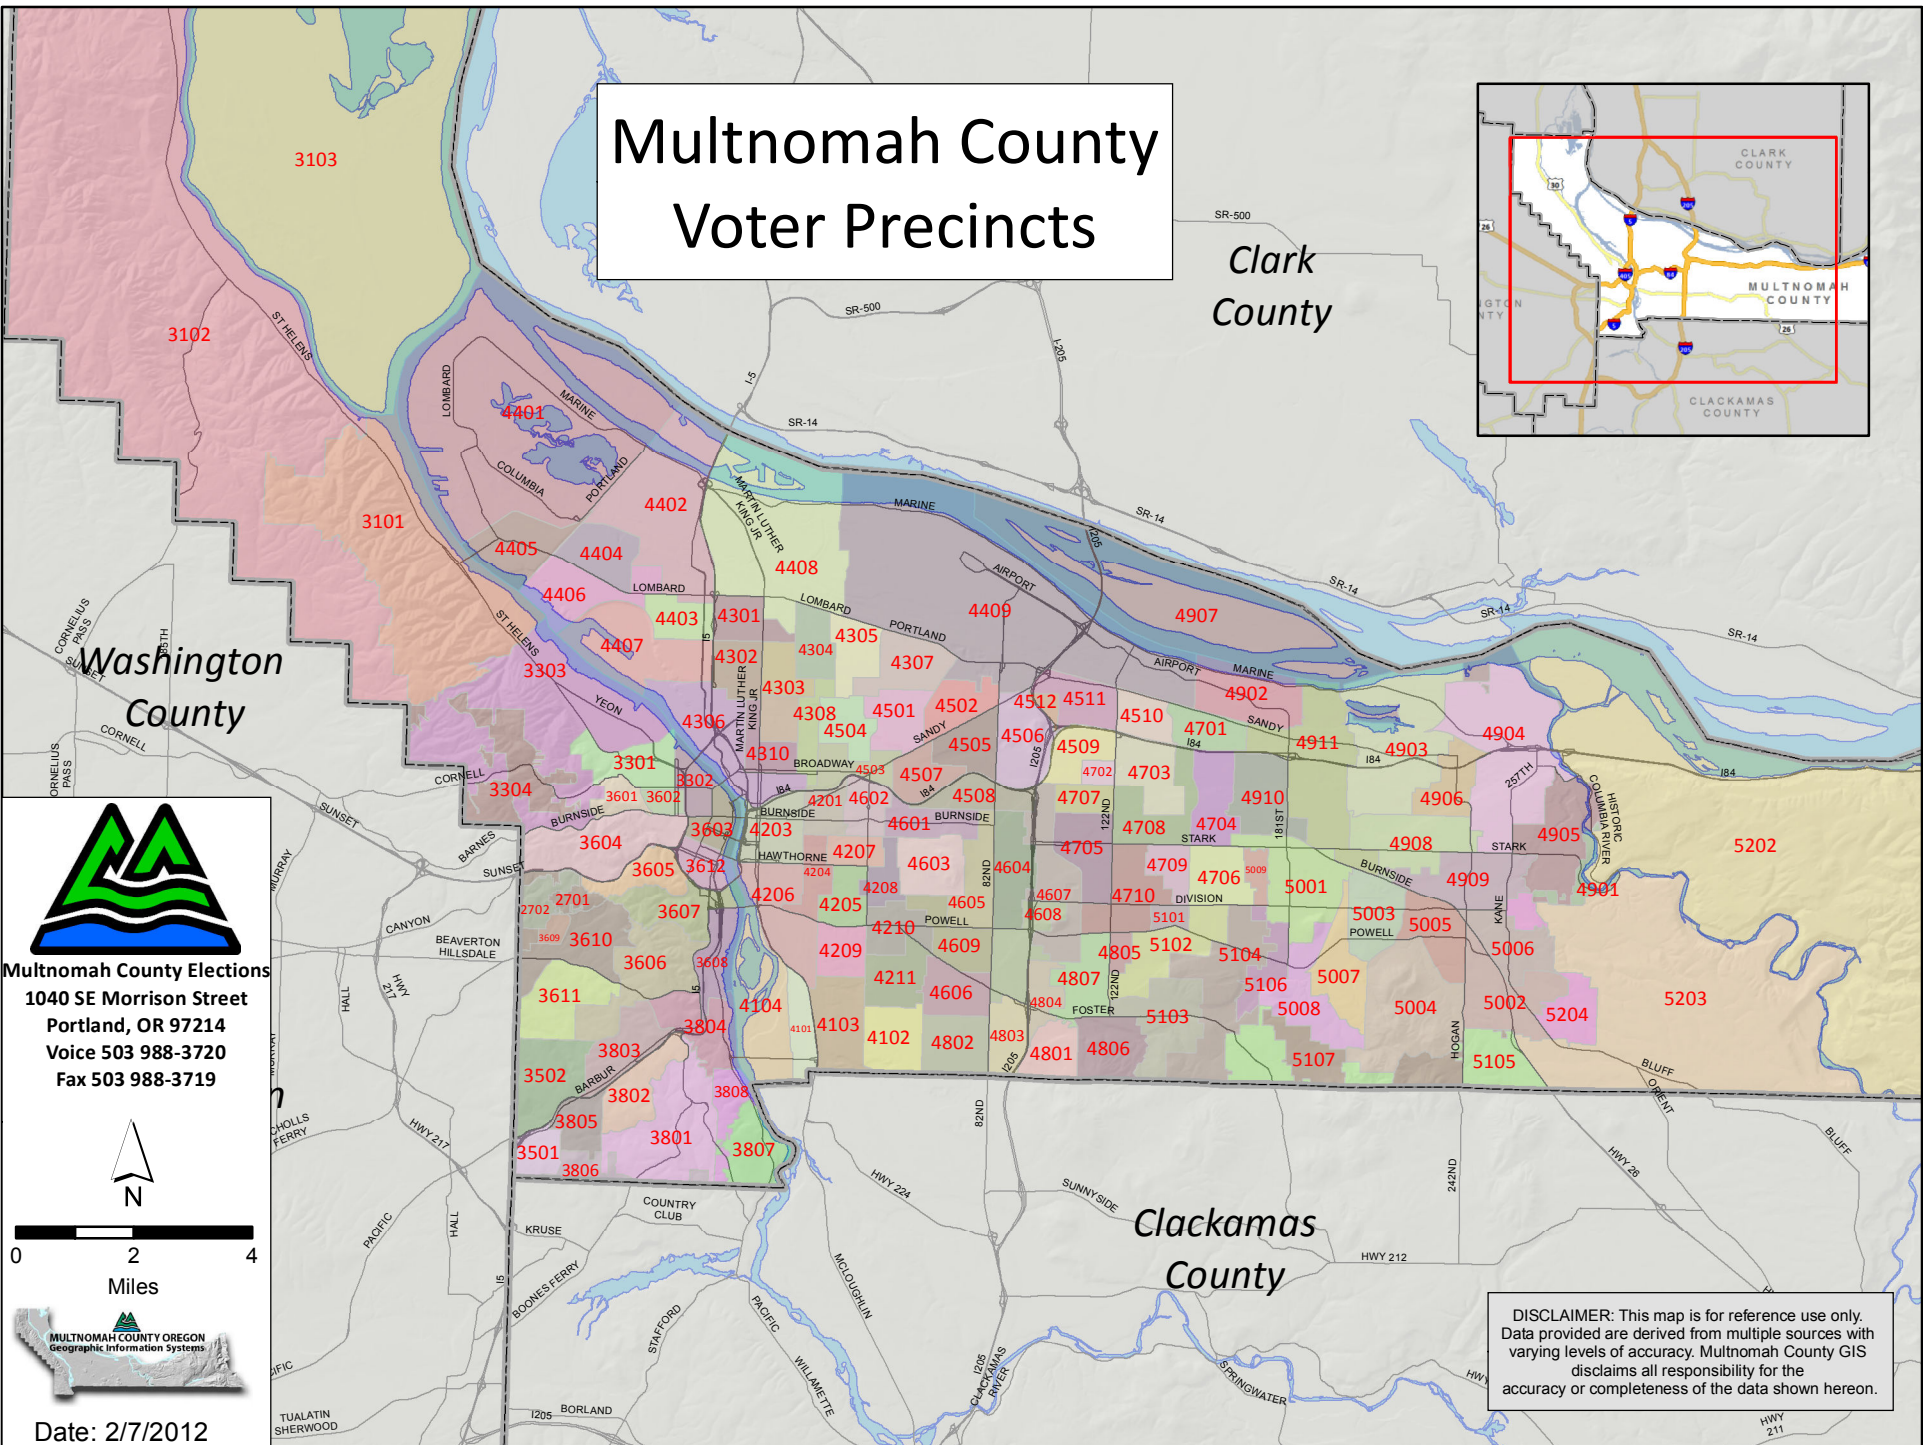

Multnomah County Voter Precincts

Multnomah County Elections
 1040 SE Morrison Street
 Portland, OR 97214
 Voice 503 988-3720
 Fax 503 988-3719

Date: 2/7/2012

DISCLAIMER: This map is for reference use only. Data provided are derived from multiple sources with varying levels of accuracy. Multnomah County GIS disclaims all responsibility for the accuracy or completeness of the data shown hereon.