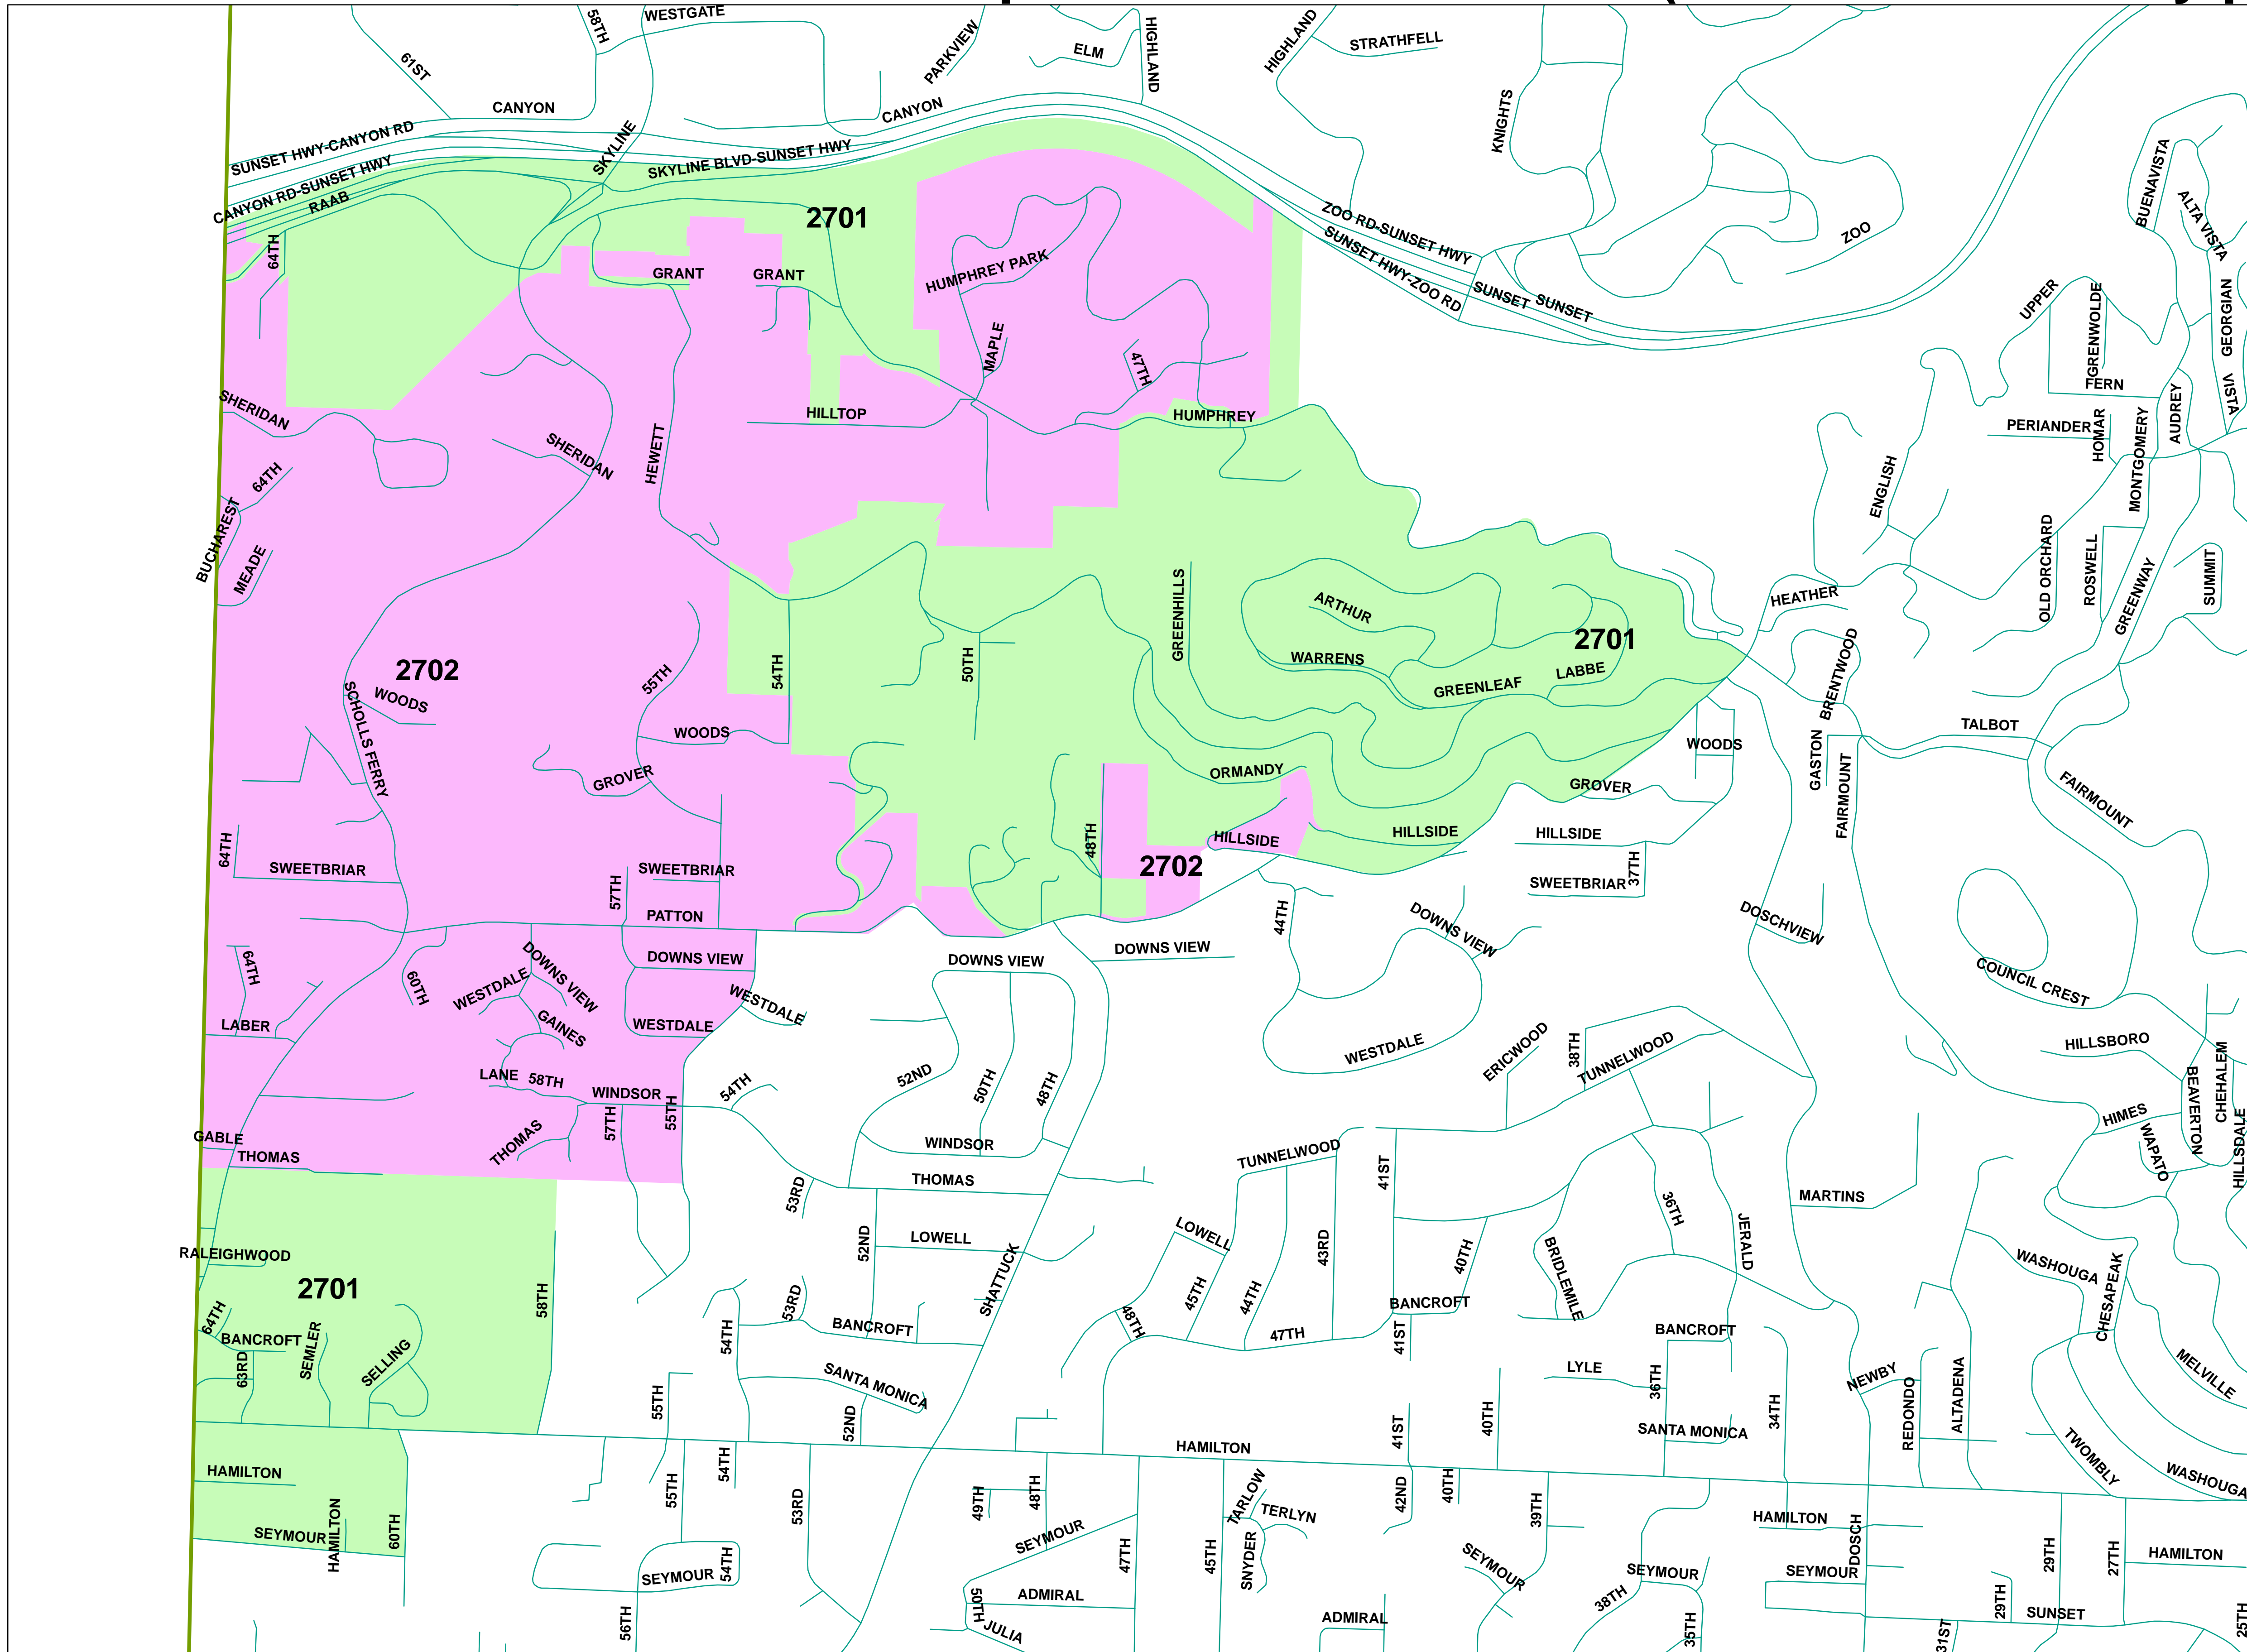

Precincts in State Representative District 27 (Multnomah County portion)

Precincts in Rep. Dist. 27

- 2701
- 2702

Disclaimer: This map is for reference use only. Data is derived from multiple sources with varying levels of accuracy.