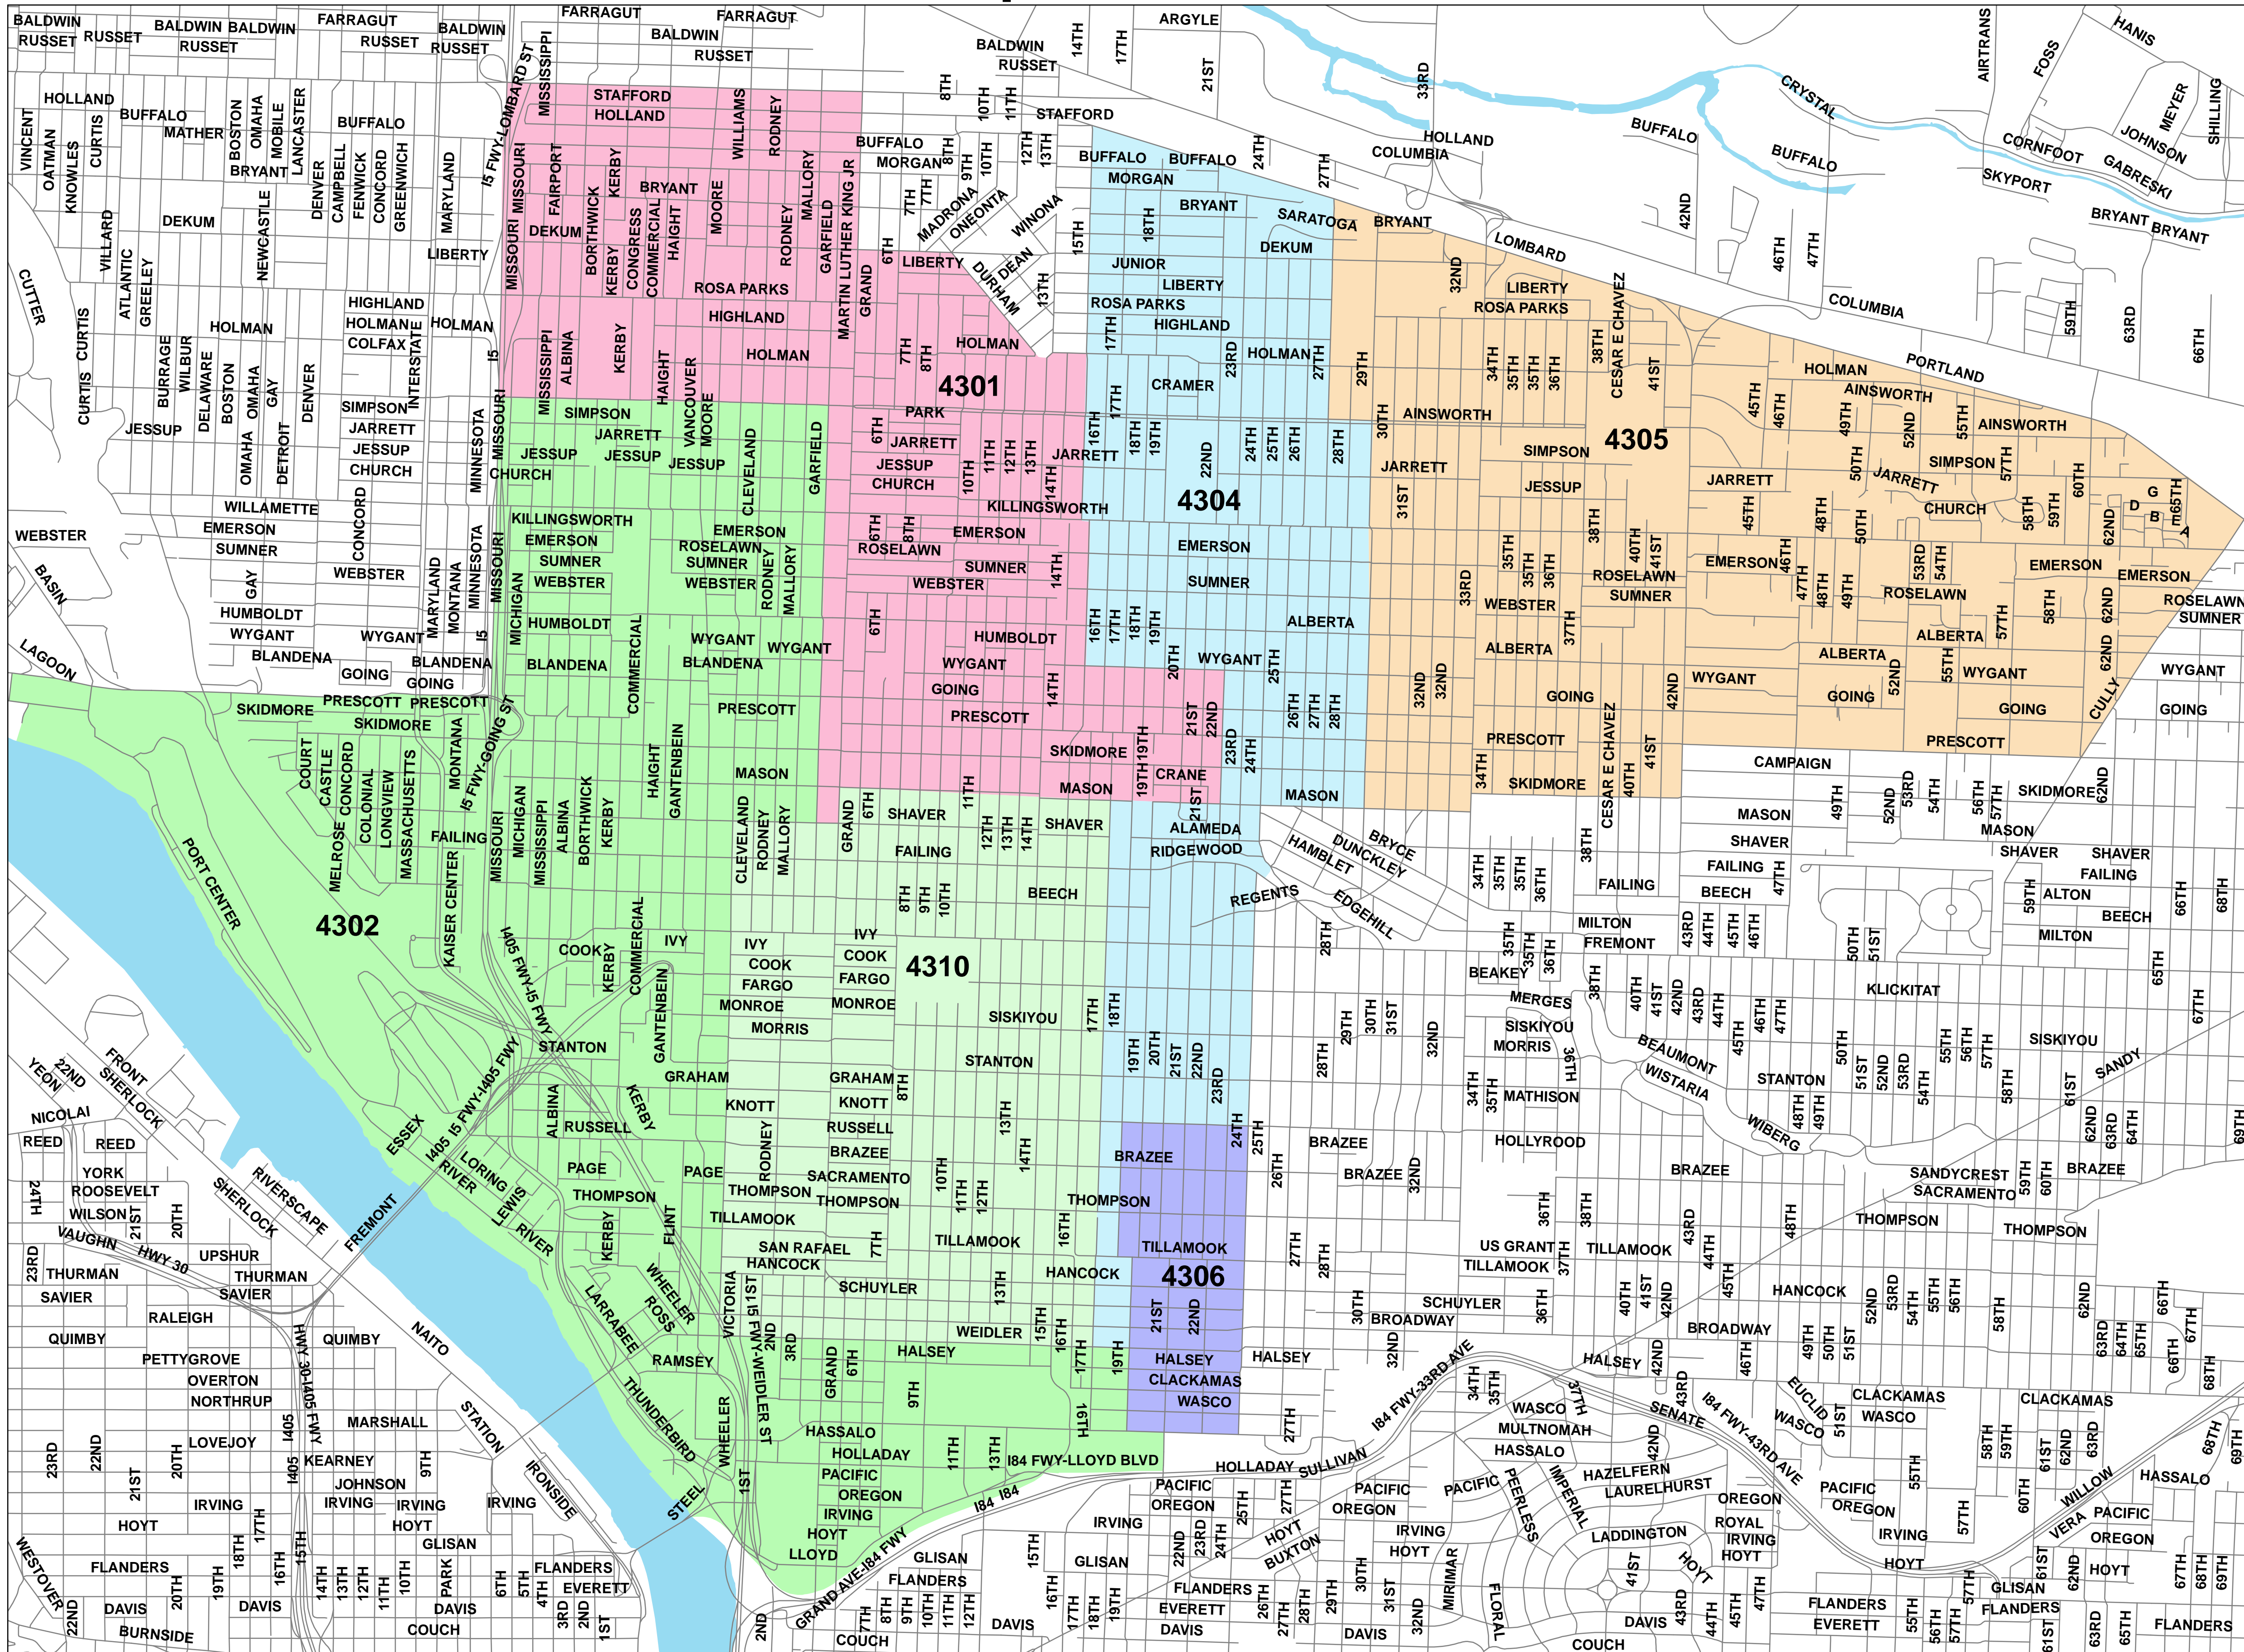

Precincts in State Representative District 43

Precincts in Rep. Dist. 43

- 4301
- 4302
- 4304
- 4305
- 4306
- 4310

Disclaimer: This map is for reference use only. Data is derived from multiple sources with varying levels of accuracy.