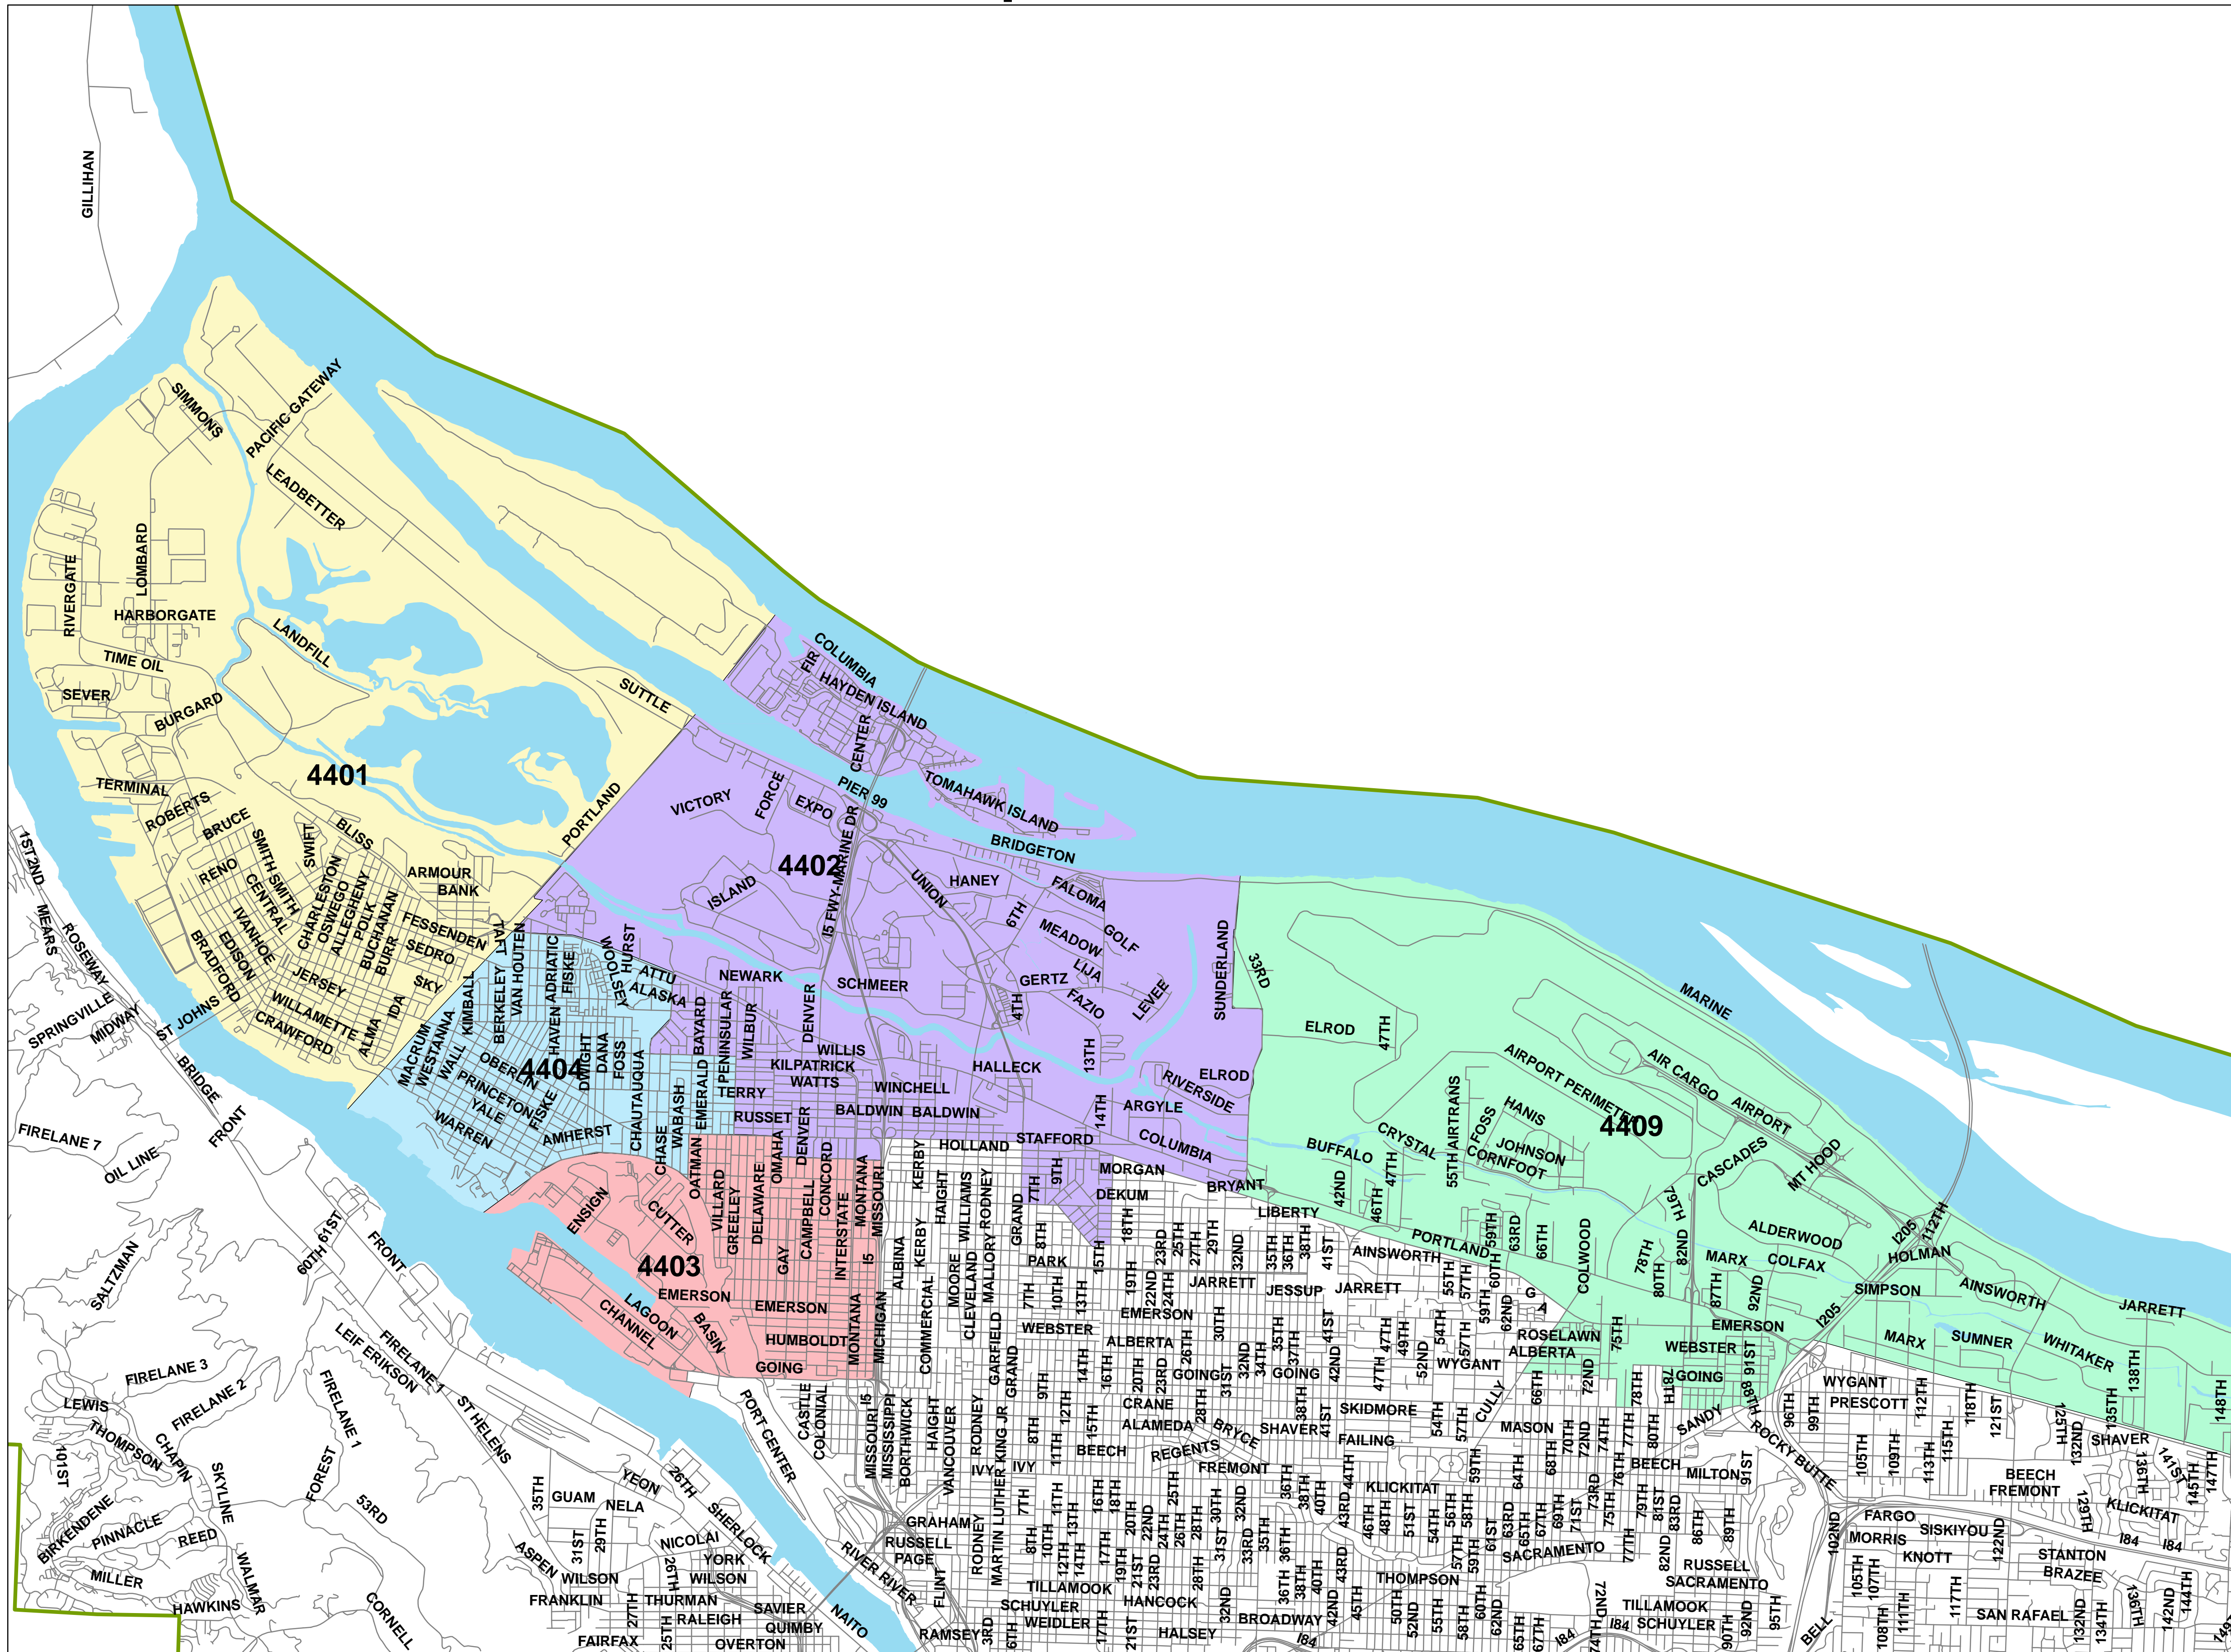

Precincts in State Representative District 44

Precincts in Rep. Dist. 44

- 4401
- 4402
- 4403
- 4404
- 4409

Disclaimer: This map is for reference use only. Data is derived from multiple sources with varying levels of accuracy.