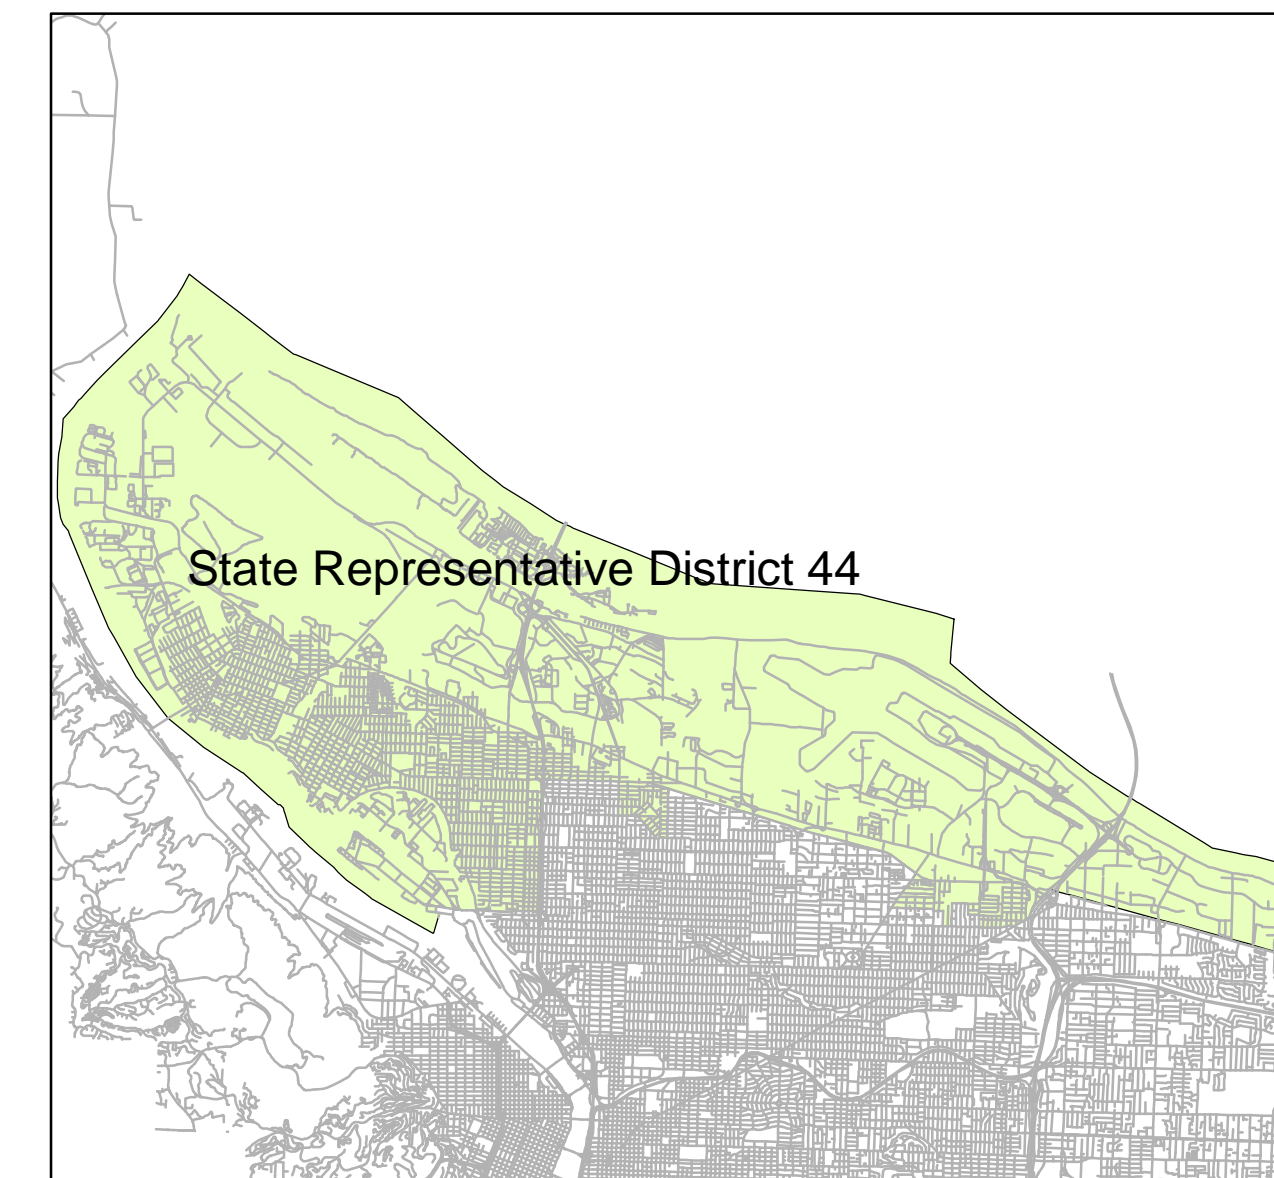

Precincts in State Representative District 44

Precincts in Rep. Dist. 44

- 4401
- 4402
- 4403
- 4404
- 4409

Disclaimer: This map is for reference use only. Data is derived from multiple sources with varying levels of accuracy.