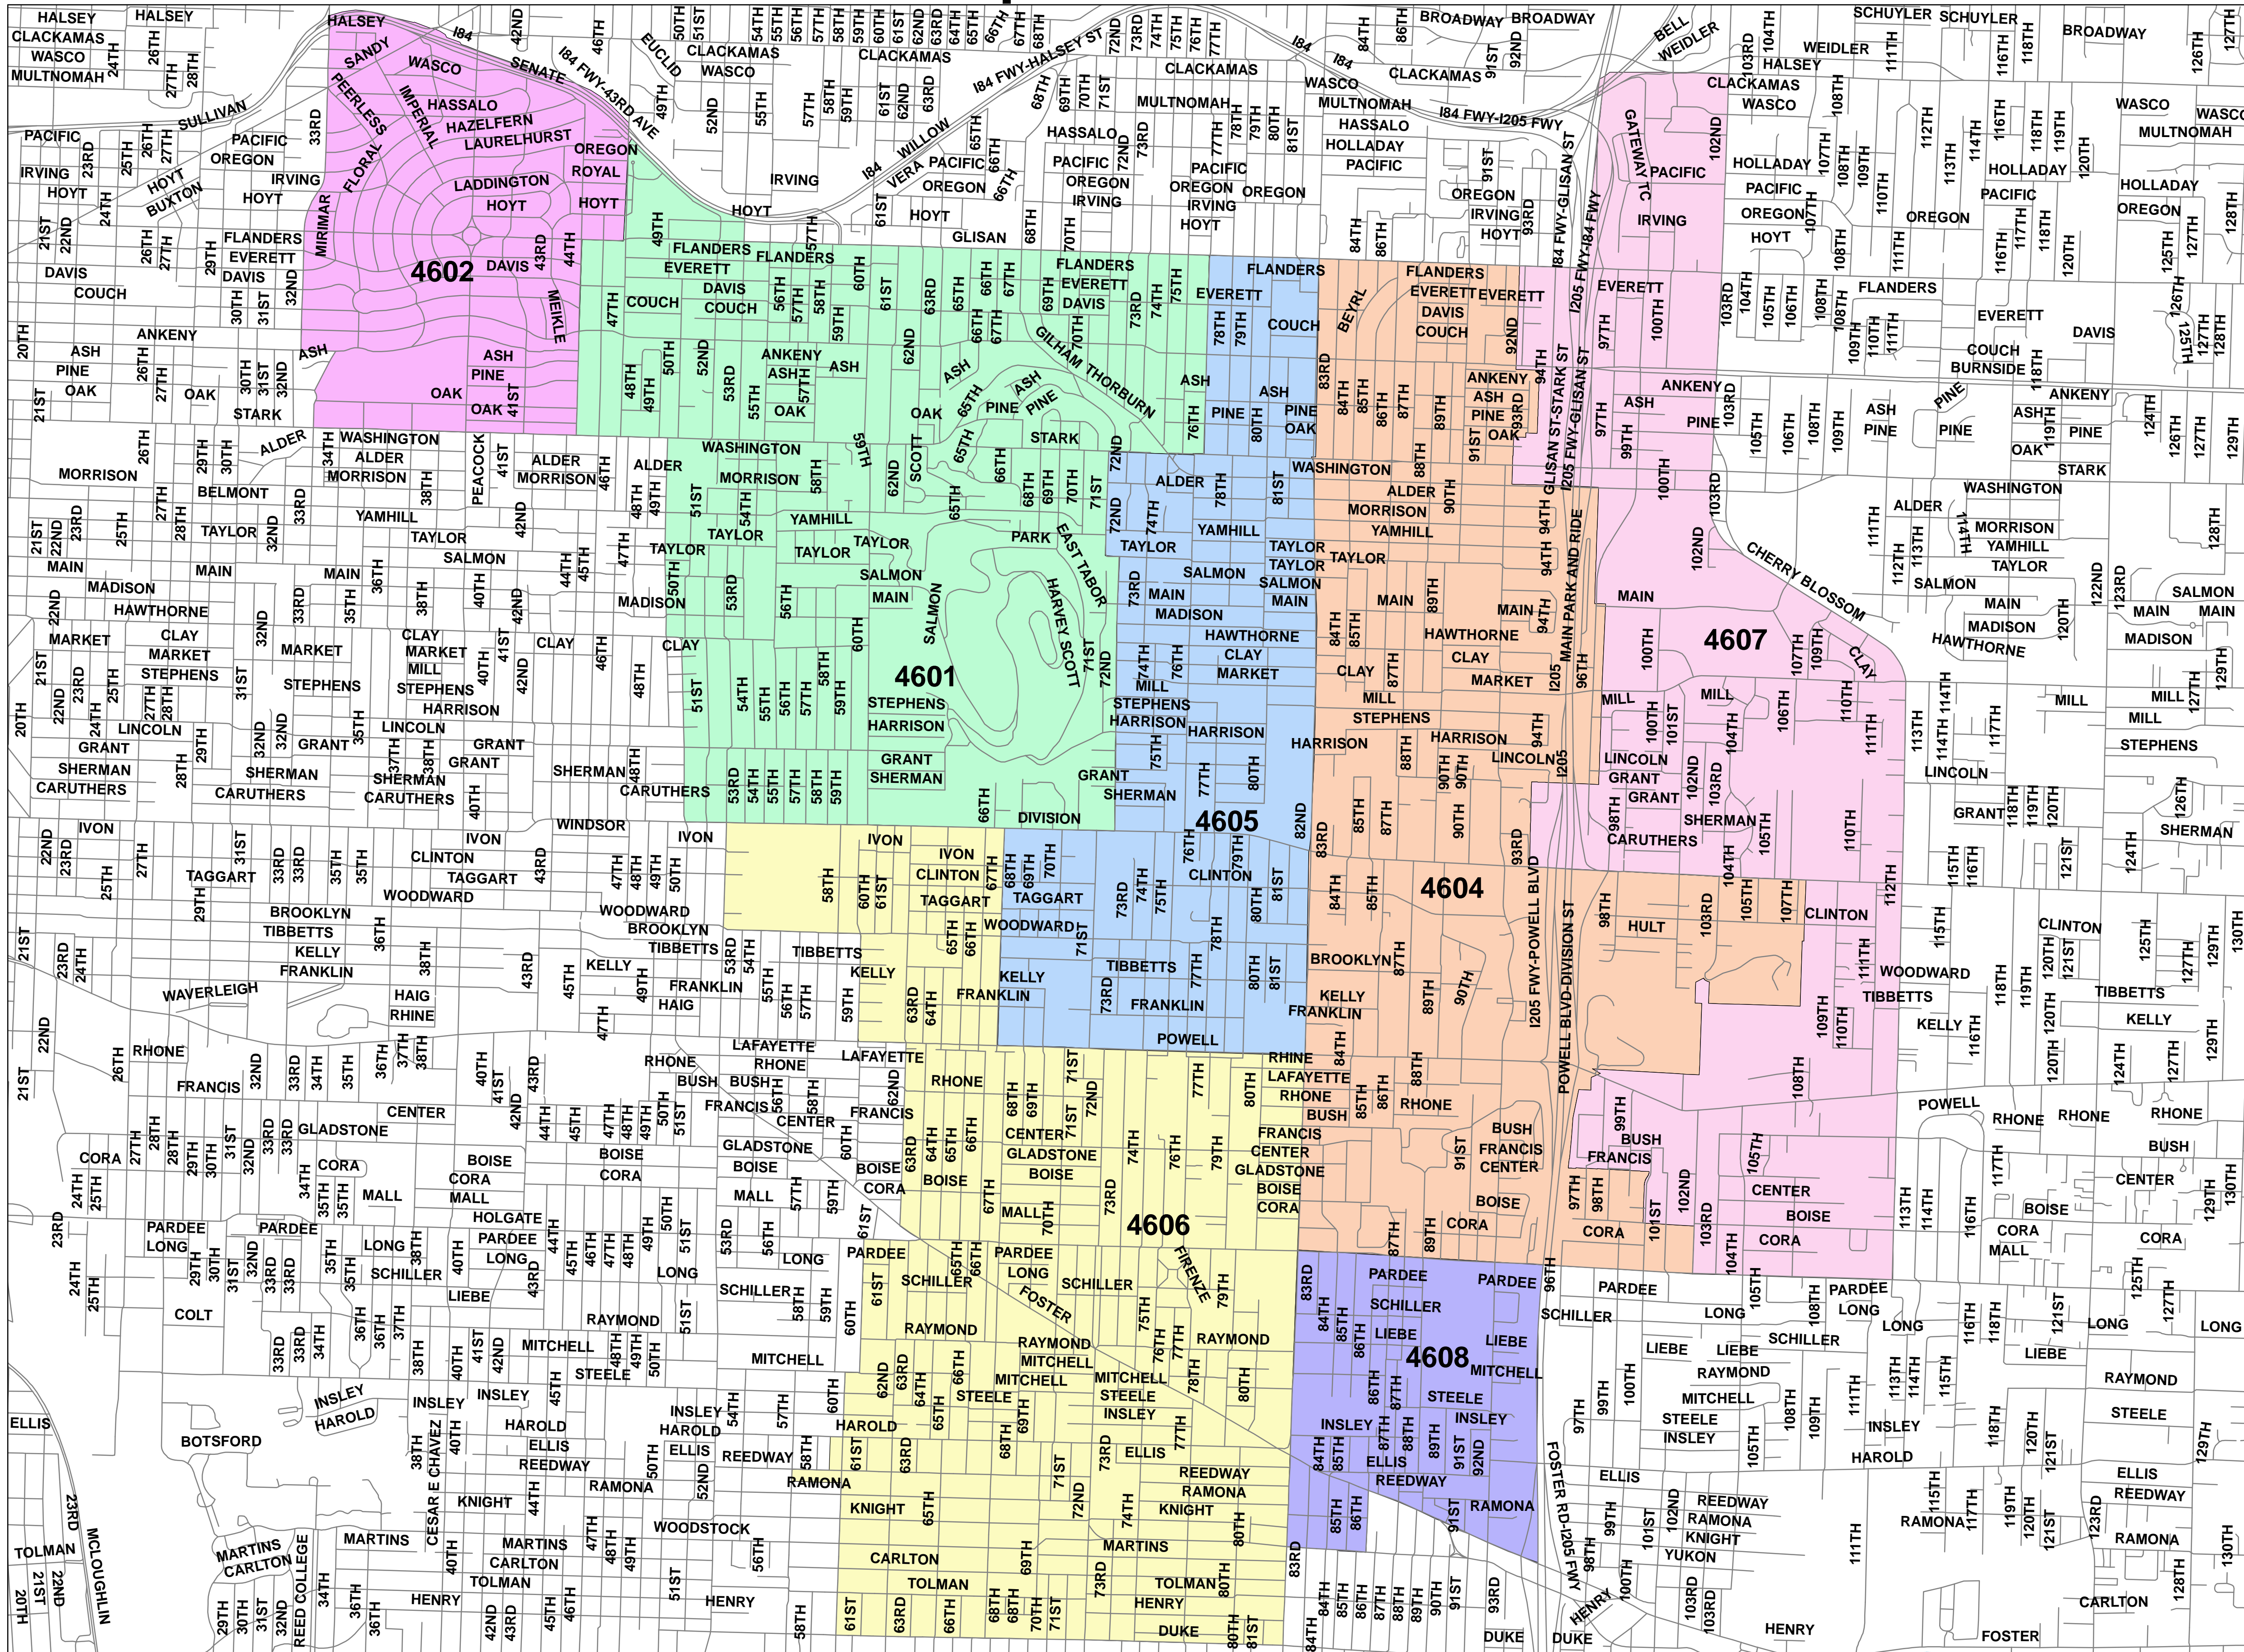

Precincts in State Representative District 46

Precincts in Rep. Dist. 46

- 4601
- 4602
- 4604
- 4605
- 4606
- 4607
- 4608

Disclaimer: This map is for reference use only. Data is derived from multiple sources with varying levels of accuracy.