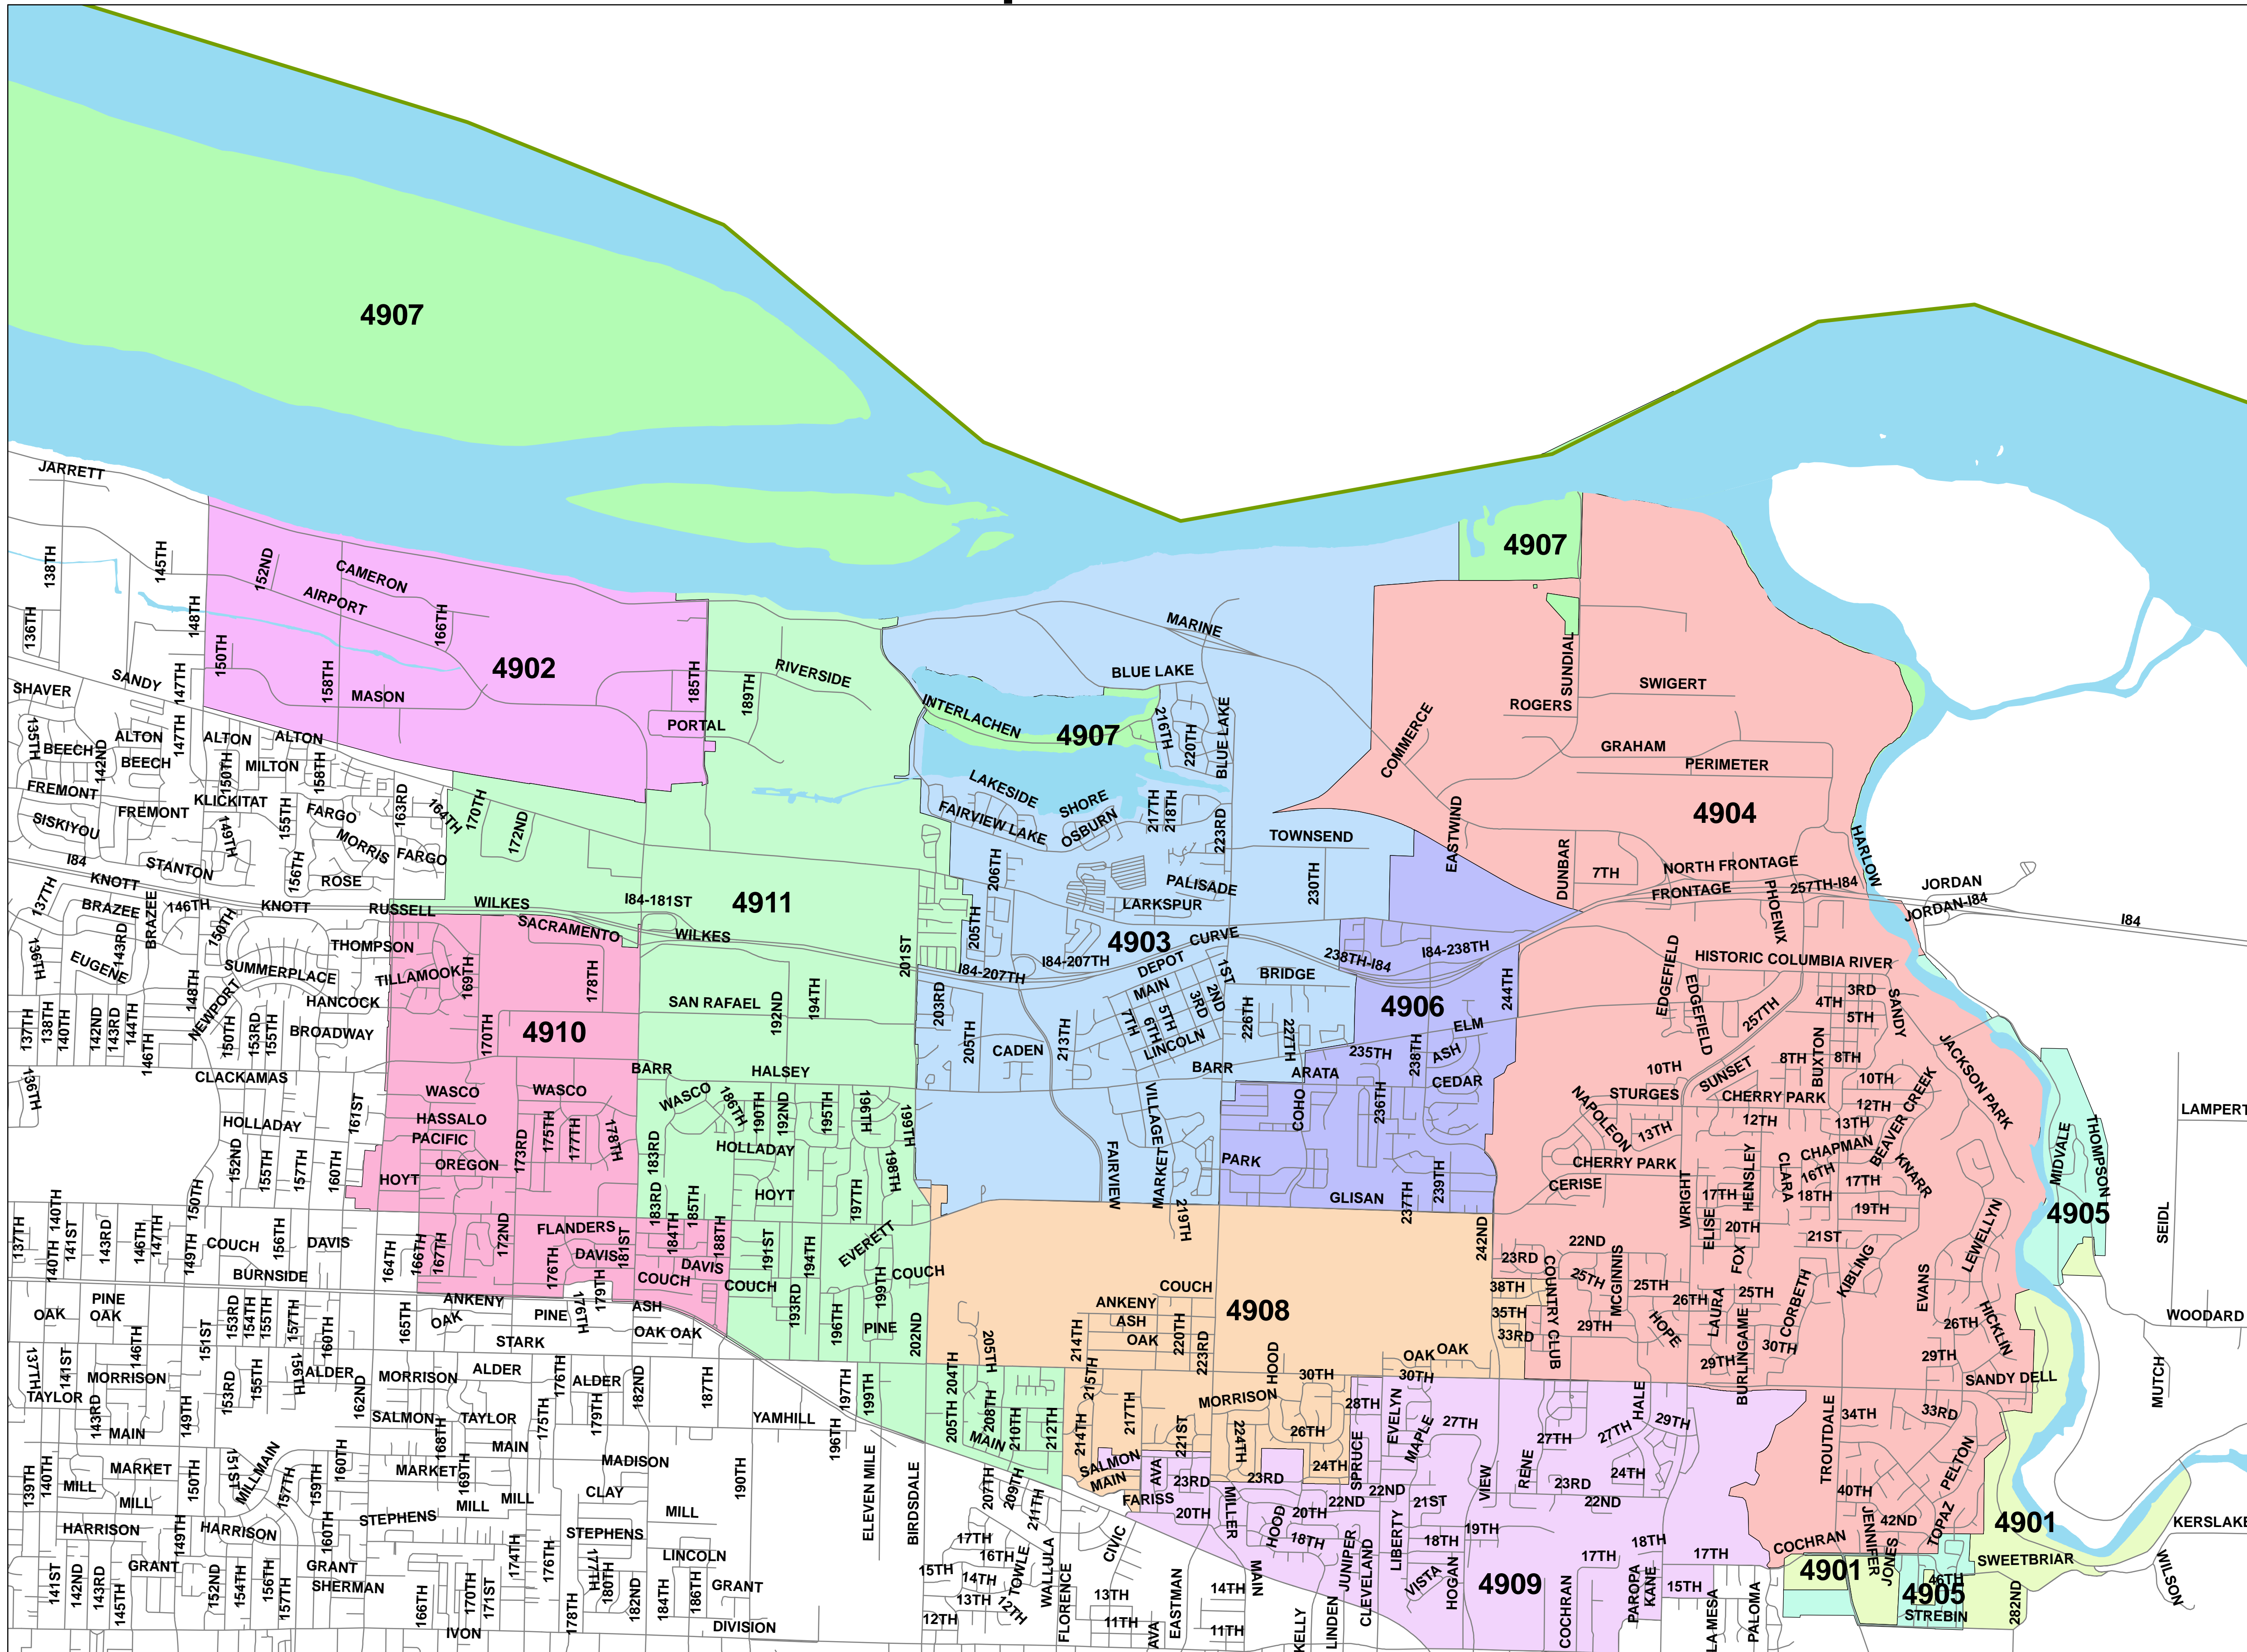

Precincts in State Representative District 49

Precincts in Rep. Dist. 49

- 4901
- 4902
- 4903
- 4904
- 4905
- 4906
- 4907
- 4908
- 4909
- 4910
- 4911

Disclaimer: This map is for reference use only. Data is derived from multiple sources with varying levels of accuracy.