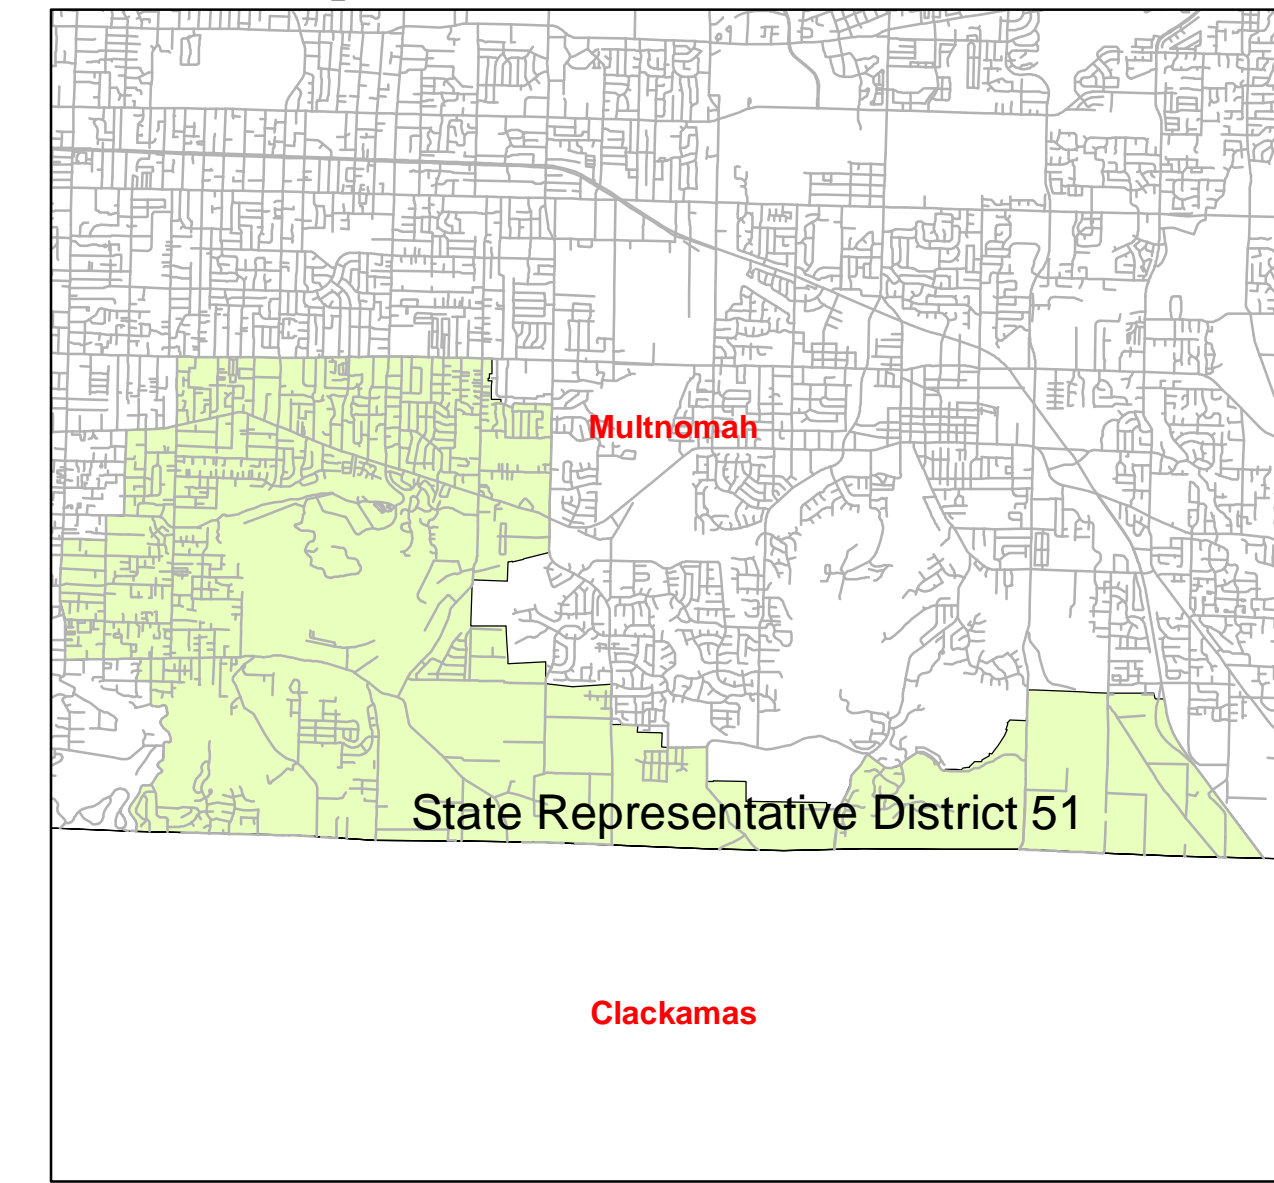

Precincts in State Representative District 51 (Multnomah County portion)

Precincts in Rep. Dist. 51

- 5101
- 5102
- 5103
- 5104
- 5105
- 5106
- 5107

Disclaimer: This map is for reference use only. Data is derived from multiple sources with varying levels of accuracy.