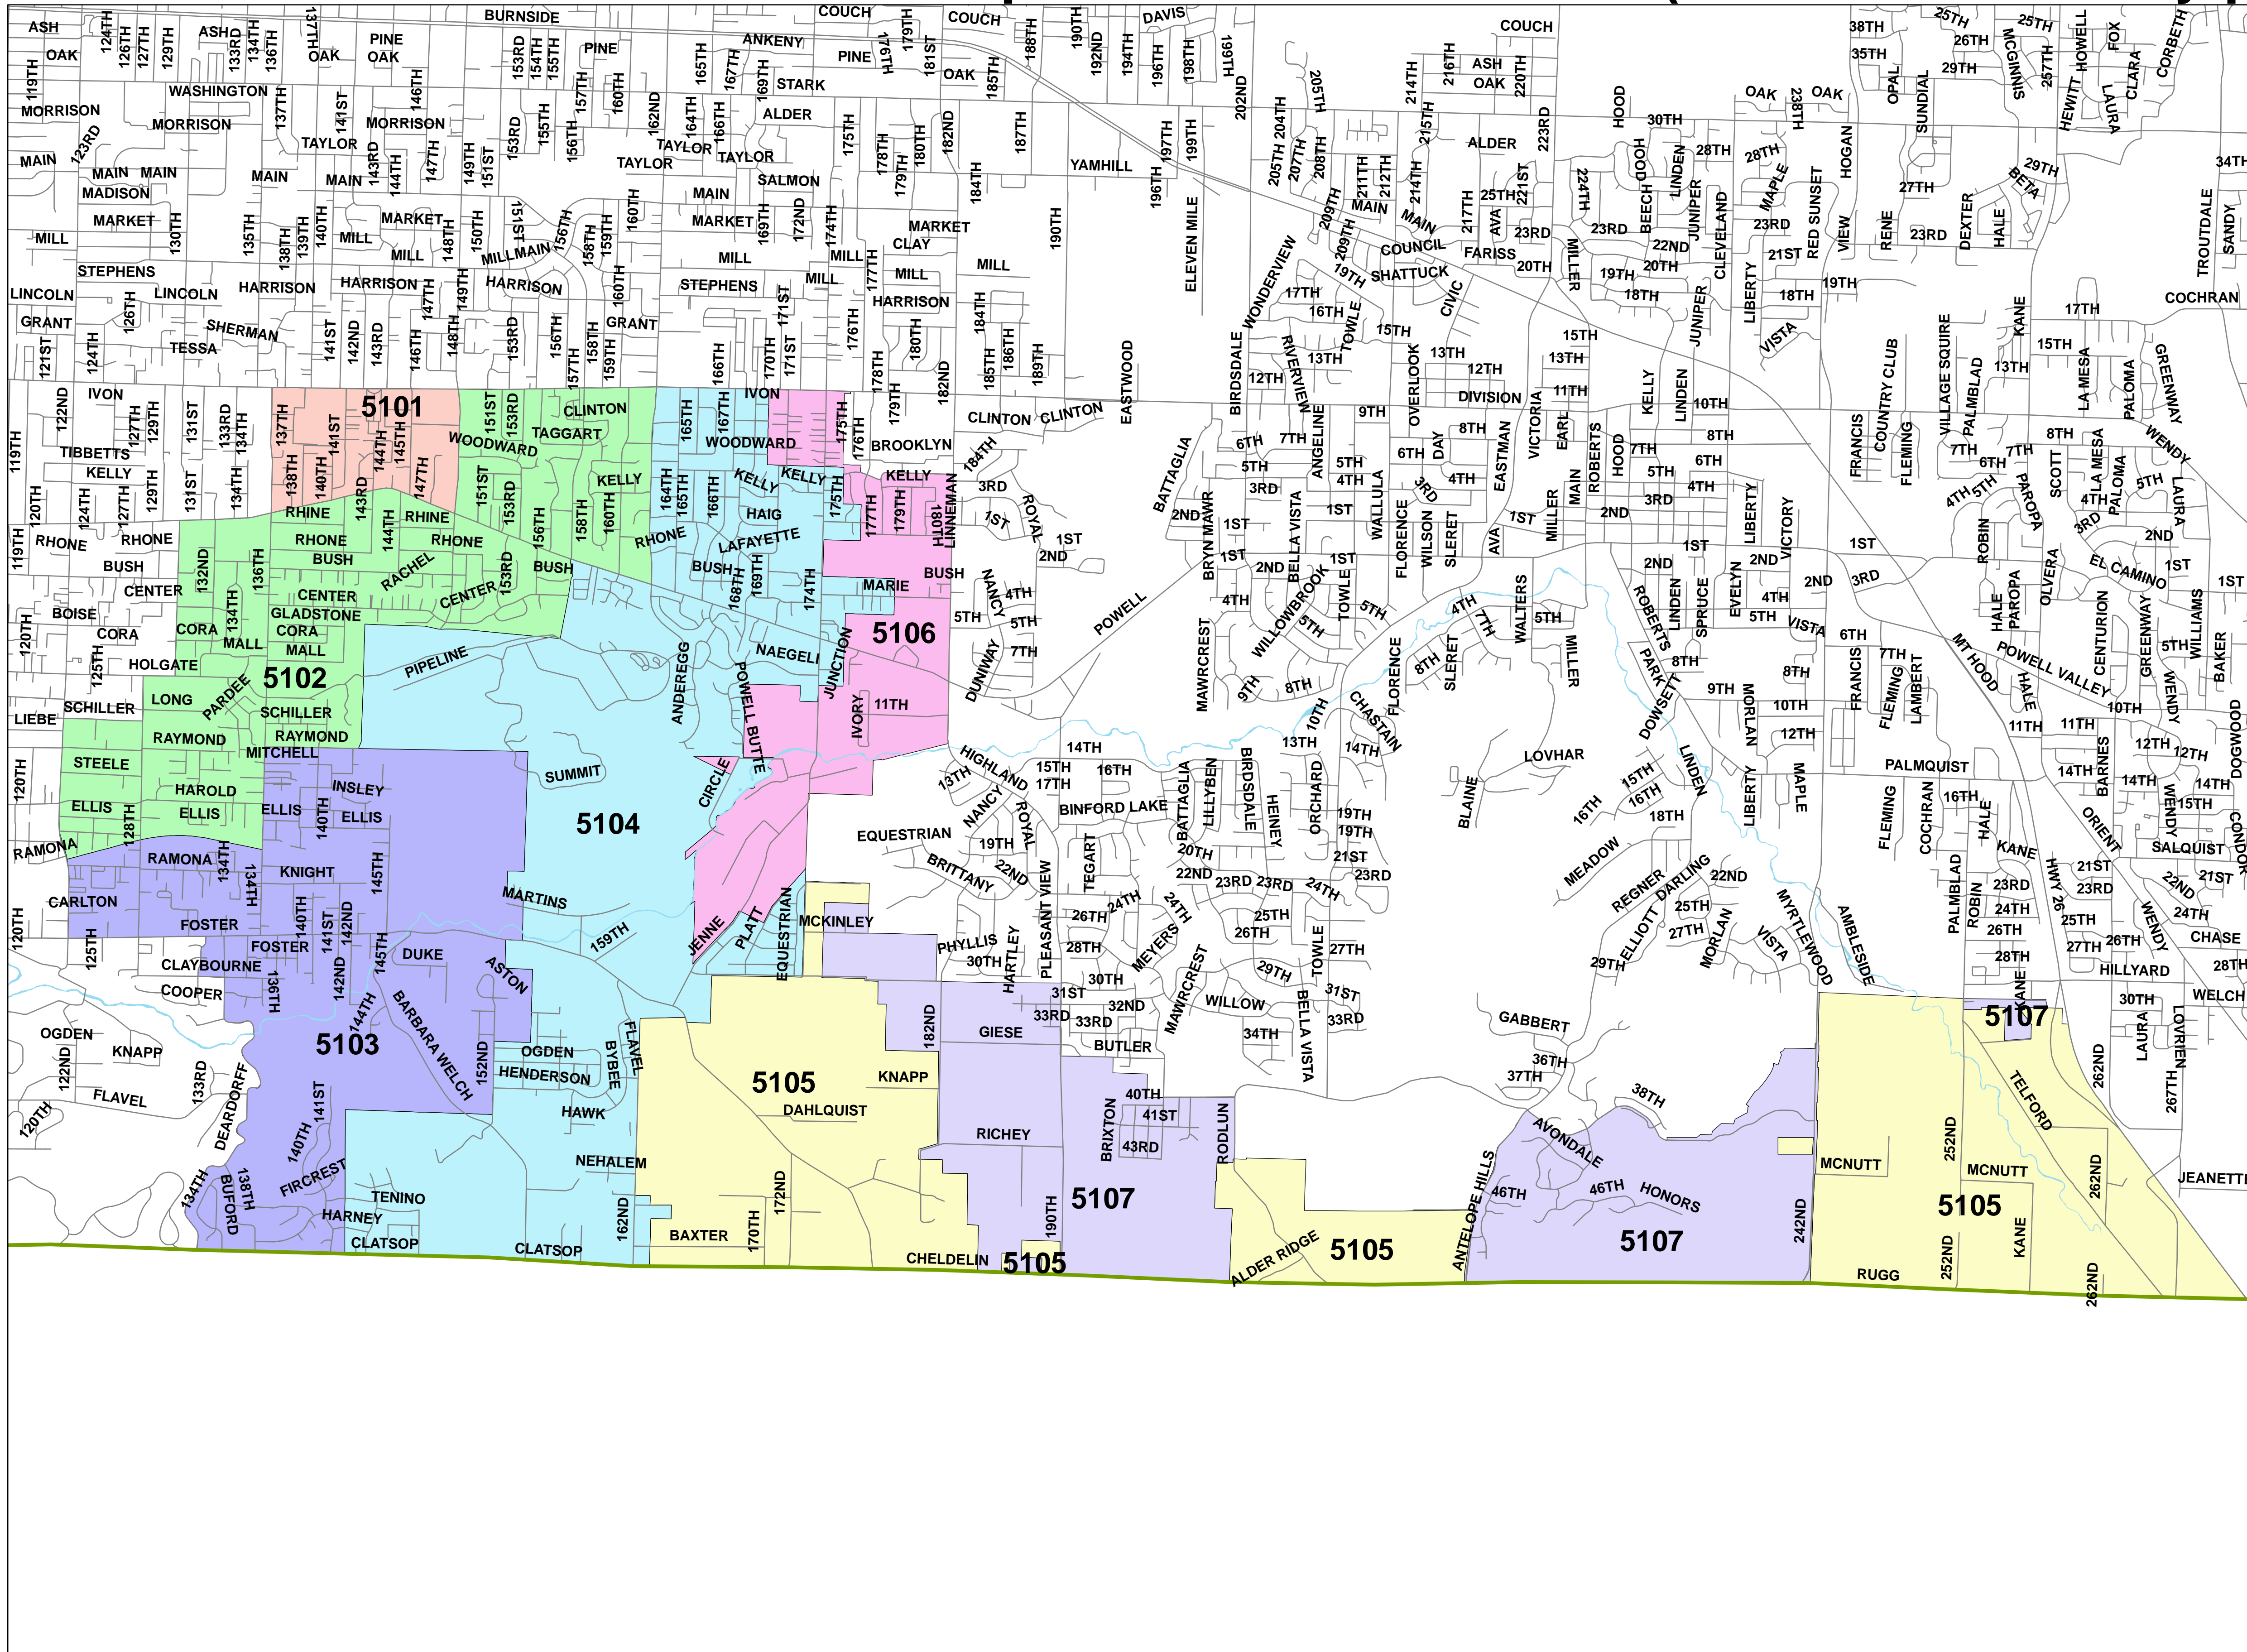

Precincts in State Representative District 51 (Multnomah County portion)

Precincts in Rep. Dist. 51

- 5101
- 5102
- 5103
- 5104
- 5105
- 5106
- 5107

Disclaimer: This map is for reference use only. Data is derived from multiple sources with varying levels of accuracy.