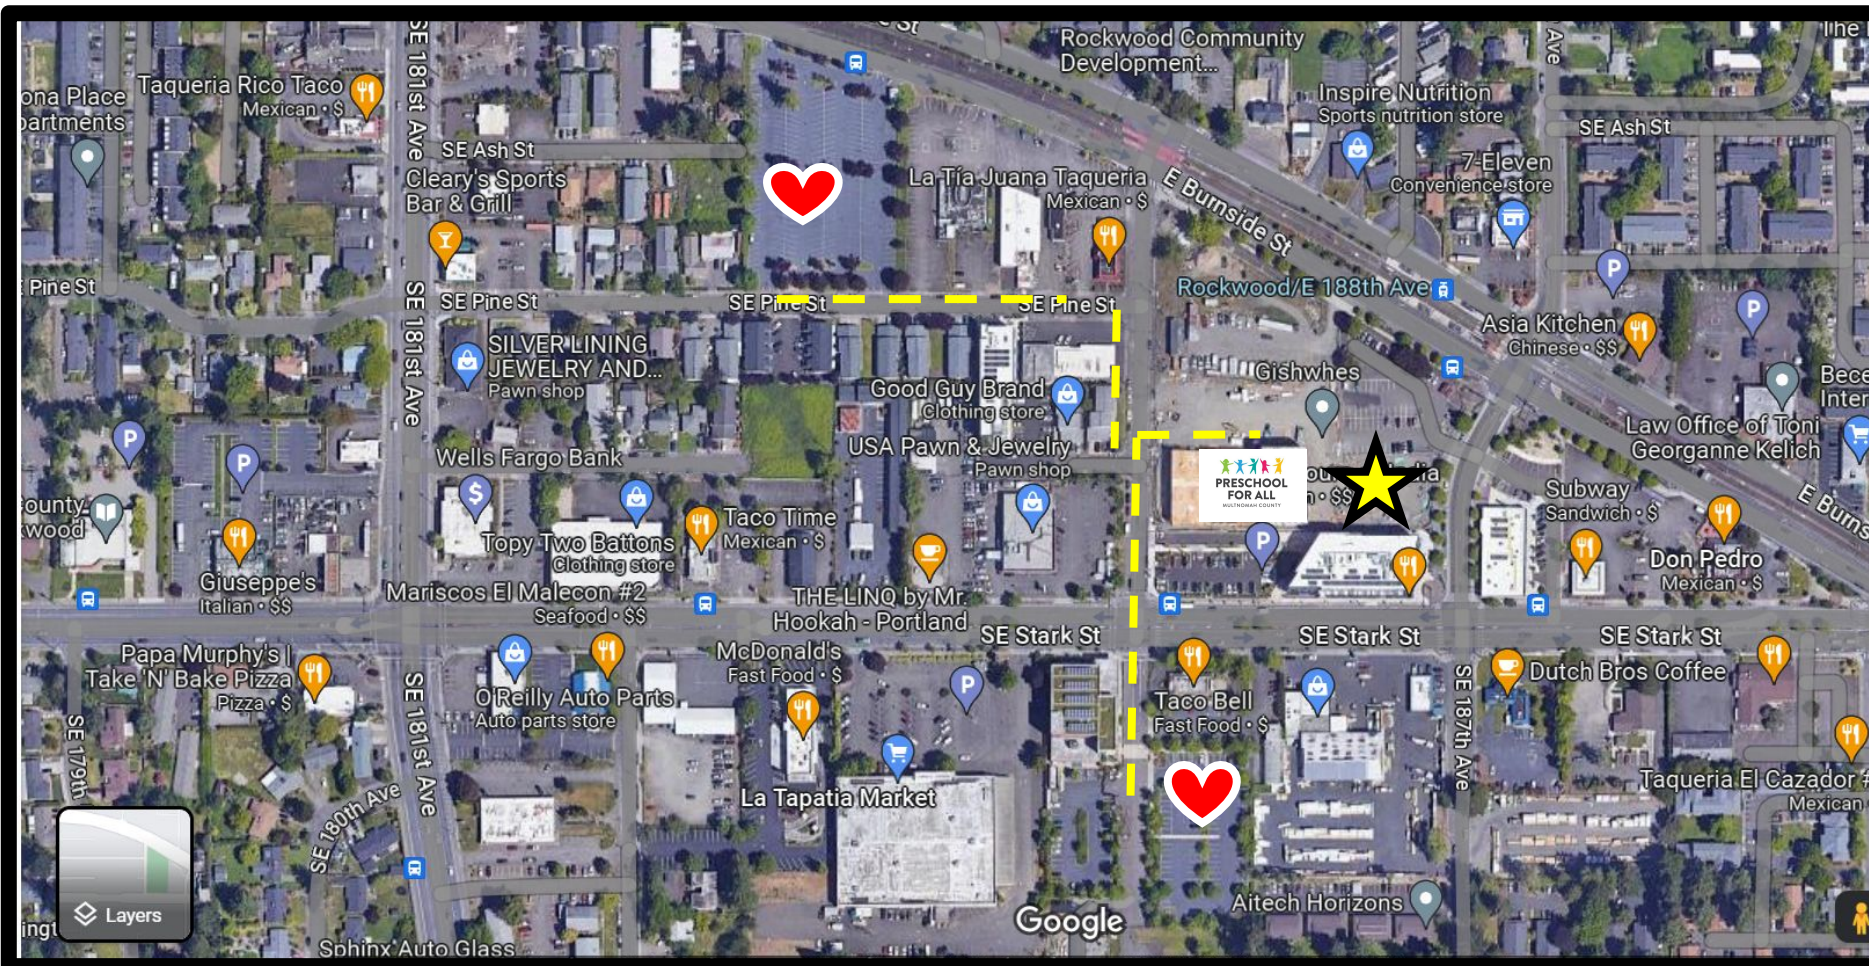

Preschool & Early Learning Division
Community Rooms are on the 2nd
floor of the Rockwood Market Hall.

Walk to the NE side of the building
– across from construction site.

Walk to NE Side of the building.

Preschool For All | Rockwood Market Hall, [458 SE 185th Ave, Portland, OR 97233](https://www.miltonerickson.com/locations/rockwood-market-hall)

Use this door to take stairs or elevator to PEL Conference Rooms (2nd Floor) or to the PEL Office (3rd Floor)

Parking is very limited at Rockwood Market Hall. You can find free parking at these two locations (❤️) and walk a few blocks to our meeting.

★ Rockwood Market Hall

- ❤️ - Free Parking at Park & Ride on SE Pine
- ❤️ - Free Parking at East County Courthouse, across SE Stark