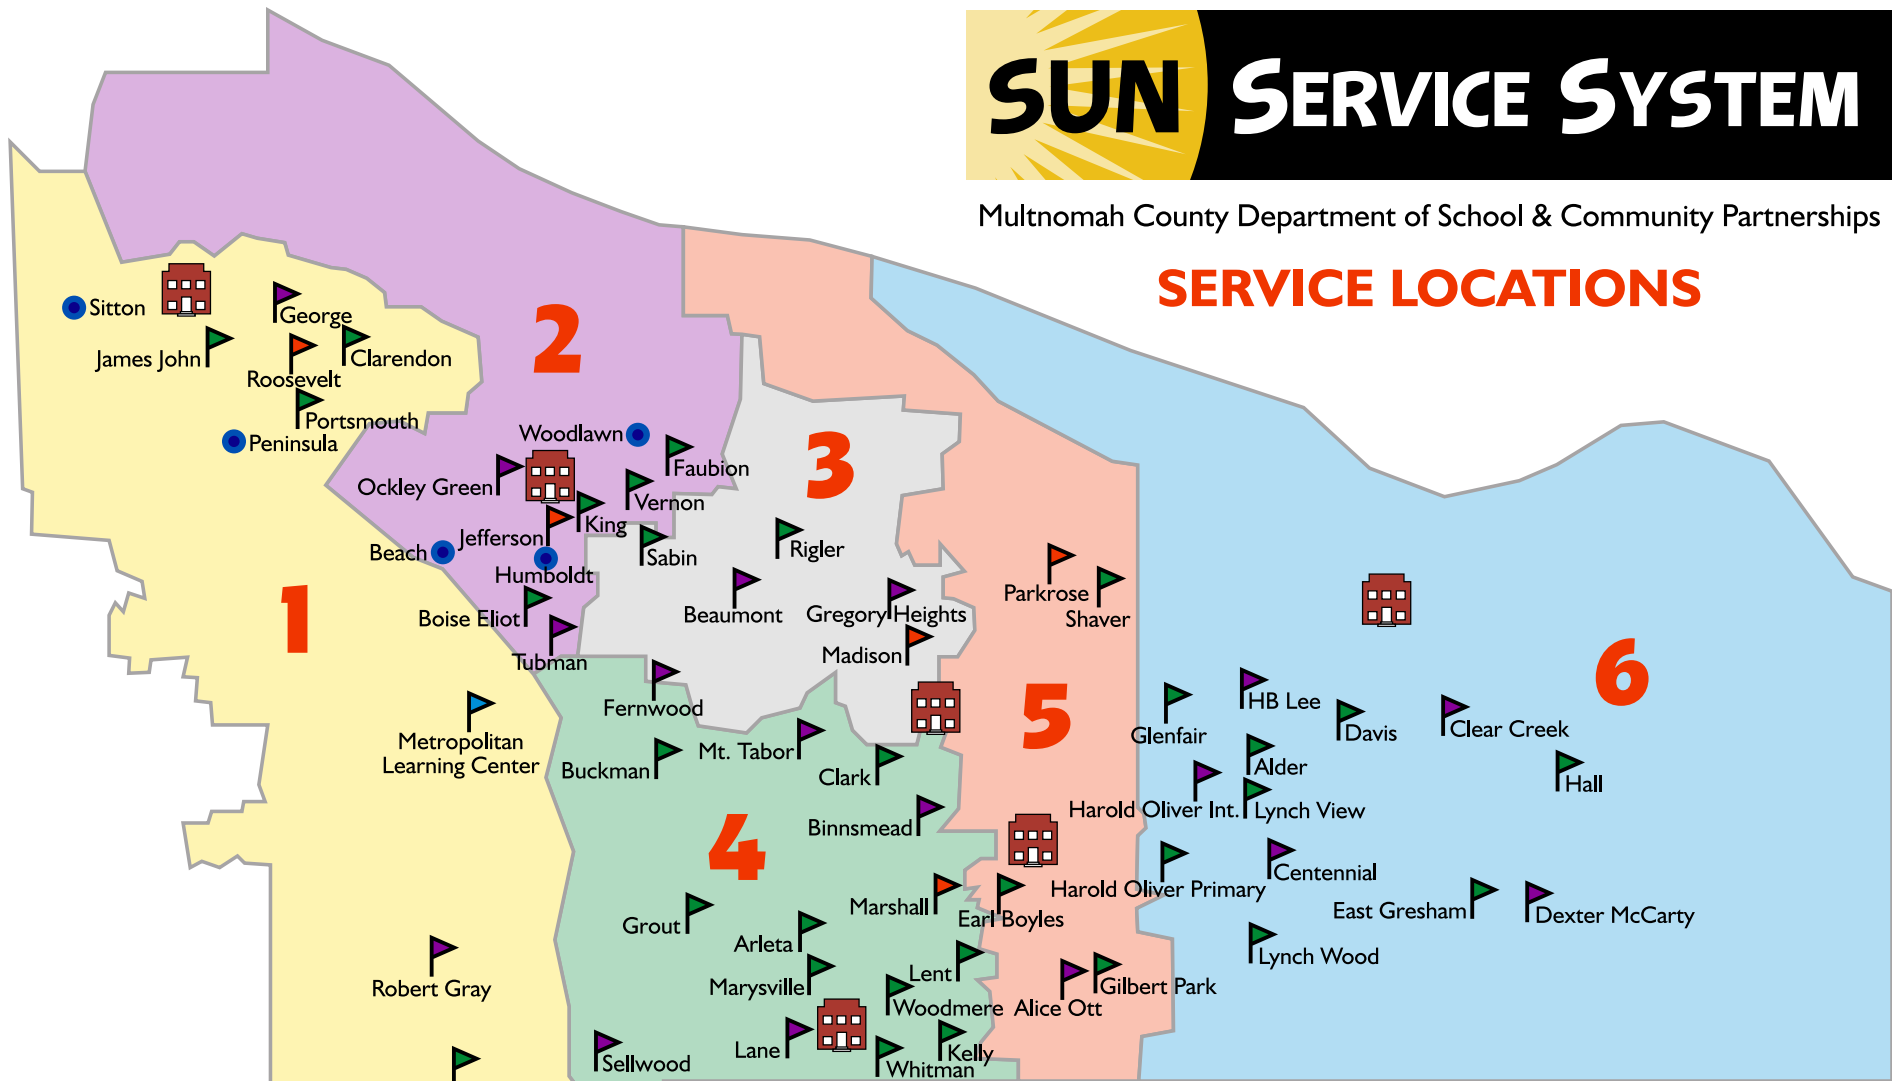

SUN SERVICE SYSTEM

Multnomah County Department of School & Community Partnerships

SERVICE LOCATIONS

High School Clusters in Regions

- 1 Roosevelt, Lincoln, Wilson, Riverdale
- 2 Jefferson
- 3 Grant, Madison
- 4 Cleveland, Franklin, Marshall
- 5 Parkrose, David Douglas
- 6 Reynolds, Centennial, Gresham, Barlow, Corbett

-  Regional Service Center
-  SUN Community School – Elementary
-  SUN Community School – Middle
-  SUN Community School – High
-  SUN Community School – K-12
-  Touchstone only

School-based services include SUN Community Schools, Touchstone and/or other services.